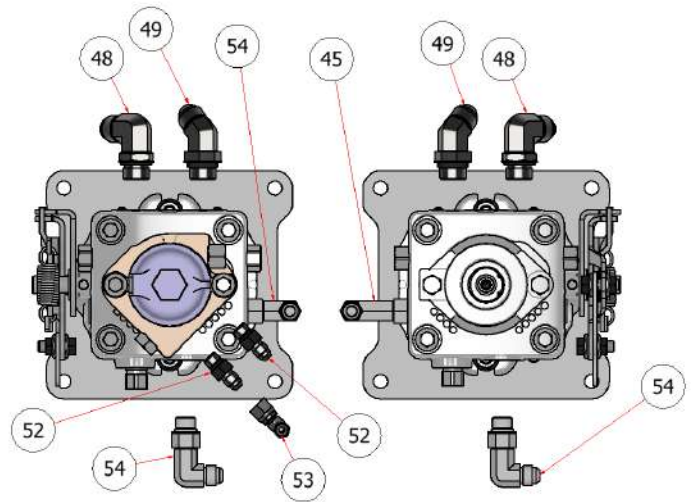

**WHEEL MOTOR\HYDRAULIC PUMP PLUMBING**

**ASSEMBLY**

DRAWING NO. SGEV-029 REV. B

**SG36**

**SG42**

PARTS LIST			
ITEM	QTY	PART NUMBER	DESCRIPTION
48	4	H84016	1/2 MALE JIC X 1/2 ORB ELB
49	2	H84005	1/2 MALE JIC X 3/4 ORB ELB 90
50	1	H84025	FITTING, ELBOW, 1/2 MJIC X 3/8 ORB
51	3	H84000	1/4 MALE JIC x 3/8 ORB ELB
52	2	H84002	1/4 MALE JIC X 1/4 ORB
53	1	H84008	1/4 MALE JIC x 1/4 FEMALE SWIVEL NUT ELB
71	2	H84005-L	FITTING, 1/2" ORB X 1/2" JIC ELBOW LONG

SG46

SG52

PARTS LIST

ITEM	QTY	PART NUMBER	DESCRIPTION
44	4	H84016	1/2 MALE JIC X 1/2 ORB ELB
45	1	H84024	FITTING, ELBOW, 1/2 MJIC X 3/8 ORB LONG
48	2	H84005	1/2 MALE JIC X 3/4 ORB ELB 90
49	2	H84007	1/2 MALE JIC X 3/4 ORB ELB 45
52	2	H84002	1/4 MALE JIC X 1/4 ORB
53	1	H84008	1/4 MALE JIC x 1/4 FEMALE SWIVEL NUT ELB
54	3	H84025	FITTING, ELBOW, 1/2 MJIC X 3/8 ORB