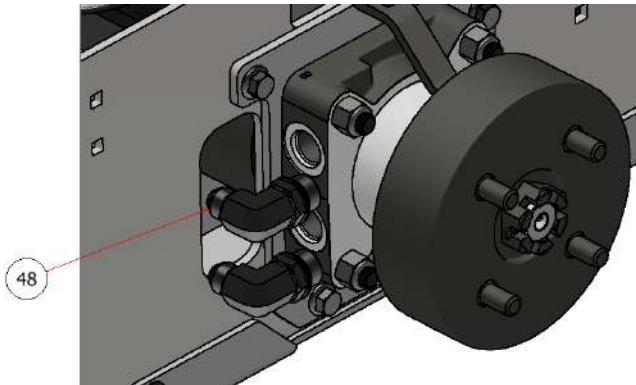

**WHEEL MOTOR\HYDRAULIC PUMP PLUMBING**

**ASSEMBLY**

DRAWING NO. SGEV-029 REV. B

**SG36**

**SG42**

PARTS LIST			
ITEM	QTY	PART NUMBER	DESCRIPTION
48	4	H84016	1/2 MALE JIC X 1/2 ORB ELB
49	2	H84005	1/2 MALE JIC X 3/4 ORB ELB 90
50	1	H84025	FITTING, ELBOW, 1/2 MJIC X 3/8 ORB
51	3	H84000	1/4 MALE JIC x 3/8 ORB ELB
52	2	H84002	1/4 MALE JIC X 1/4 ORB
53	1	H84008	1/4 MALE JIC x 1/4 FEMALE SWIVEL NUT ELB
71	2	H84005-L	FITTING, 1/2" ORB X 1/2" JIC ELBOW LONG

SG46

SG52

PARTS LIST

ITEM	QTY	PART NUMBER	DESCRIPTION
44	4	H84016	1/2 MALE JIC X 1/2 ORB ELB
45	1	H84024	FITTING, ELBOW, 1/2 MJIC X 3/8 ORB LONG
48	2	H84005	1/2 MALE JIC X 3/4 ORB ELB 90
49	2	H84007	1/2 MALE JIC X 3/4 ORB ELB 45
52	2	H84002	1/4 MALE JIC X 1/4 ORB
53	1	H84008	1/4 MALE JIC x 1/4 FEMALE SWIVEL NUT ELB
54	3	H84025	FITTING, ELBOW, 1/2 MJIC X 3/8 ORB