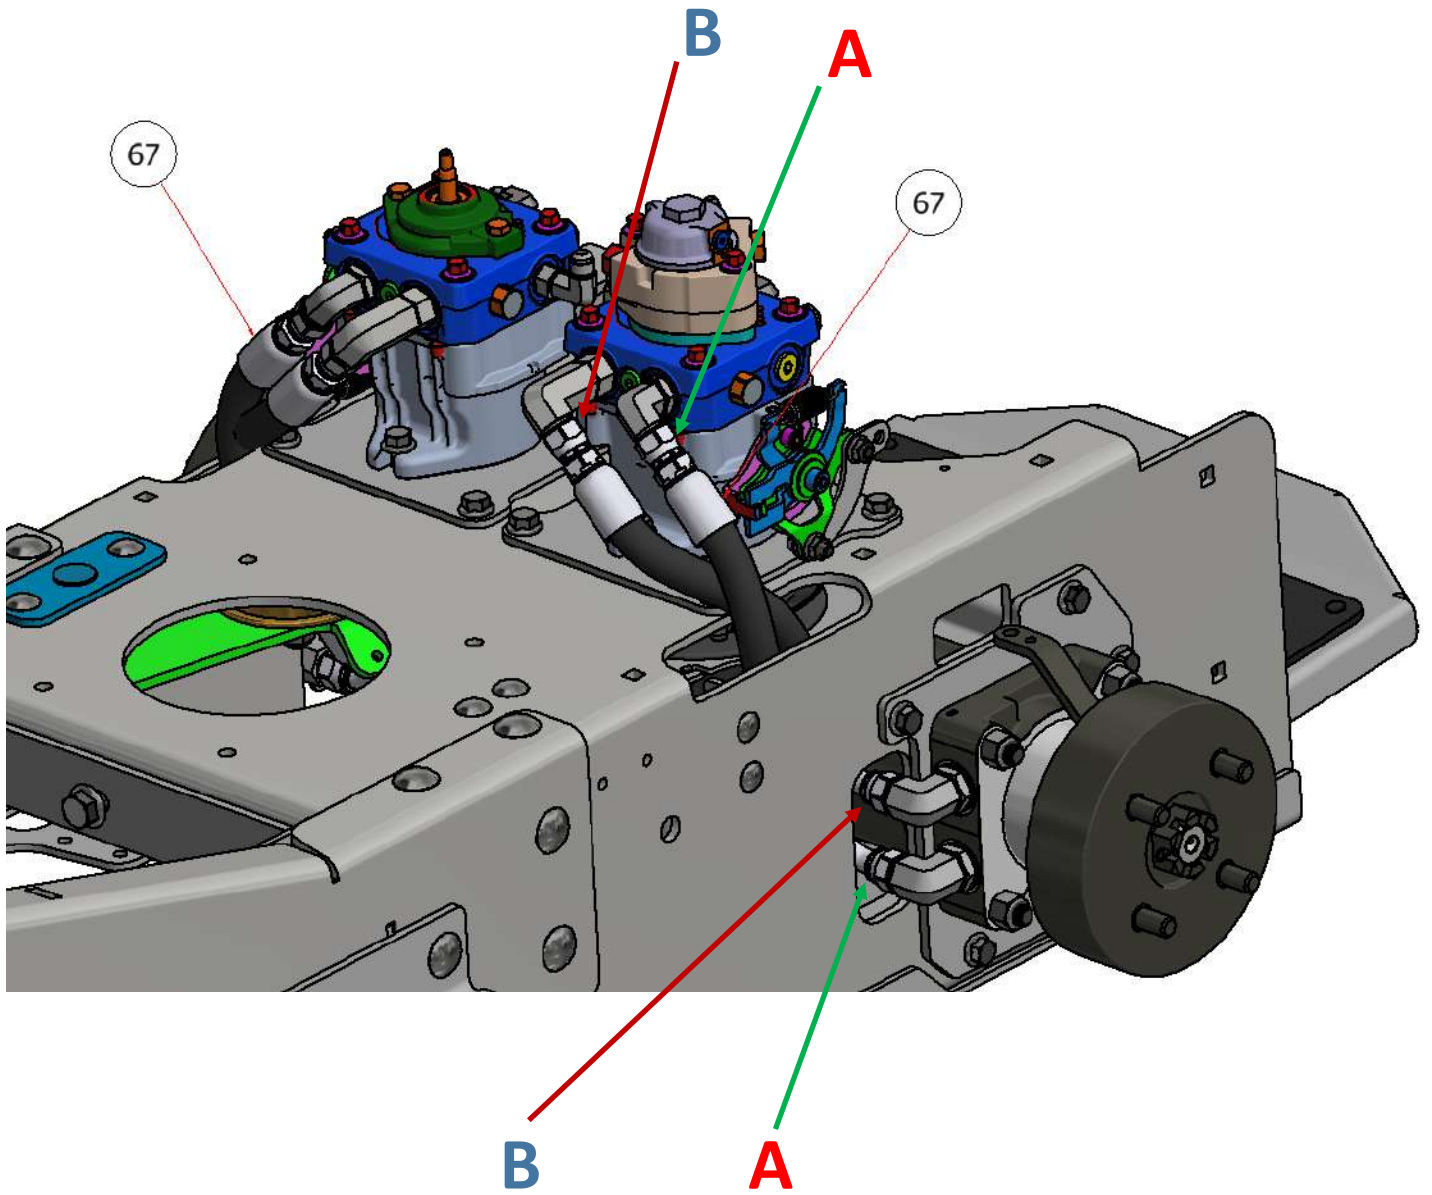

**WHEEL MOTOR\HYDRAULIC PUMP PLUMBING**

**ASSEMBLY**

DRAWING NO. SGEV-029 REV. B

**SG36**

**SG42**

PARTS LIST			
ITEM	QTY	PART NUMBER	DESCRIPTION
48	4	H84016	1/2 MALE JIC X 1/2 ORB ELB
49	2	H84005	1/2 MALE JIC X 3/4 ORB ELB 90
50	1	H84025	FITTING, ELBOW, 1/2 MJIC X 3/8 ORB
51	3	H84000	1/4 MALE JIC x 3/8 ORB ELB
52	2	H84002	1/4 MALE JIC X 1/4 ORB
53	1	H84008	1/4 MALE JIC x 1/4 FEMALE SWIVEL NUT ELB
71	2	H84005-L	FITTING, 1/2" ORB X 1/2" JIC ELBOW LONG

SG46

SG52

PARTS LIST

ITEM	QTY	PART NUMBER	DESCRIPTION
44	4	H84016	1/2 MALE JIC X 1/2 ORB ELB
45	1	H84024	FITTING, ELBOW, 1/2 MJIC X 3/8 ORB LONG
48	2	H84005	1/2 MALE JIC X 3/4 ORB ELB 90
49	2	H84007	1/2 MALE JIC X 3/4 ORB ELB 45
52	2	H84002	1/4 MALE JIC X 1/4 ORB
53	1	H84008	1/4 MALE JIC x 1/4 FEMALE SWIVEL NUT ELB
54	3	H84025	FITTING, ELBOW, 1/2 MJIC X 3/8 ORB