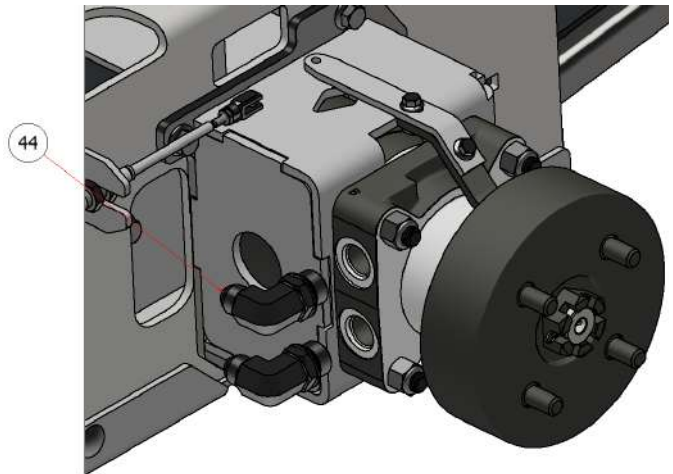

**WHEEL MOTOR\HYDRAULIC PUMP PLUMBING**

**ASSEMBLY**

DRAWING NO. SGEV-029 REV. B

**SG36**

**SG42**

PARTS LIST			
ITEM	QTY	PART NUMBER	DESCRIPTION
48	4	H84016	1/2 MALE JIC X 1/2 ORB ELB
49	2	H84005	1/2 MALE JIC X 3/4 ORB ELB 90
50	1	H84025	FITTING, ELBOW, 1/2 MJIC X 3/8 ORB
51	3	H84000	1/4 MALE JIC x 3/8 ORB ELB
52	2	H84002	1/4 MALE JIC X 1/4 ORB
53	1	H84008	1/4 MALE JIC x 1/4 FEMALE SWIVEL NUT ELB
71	2	H84005-L	FITTING, 1/2" ORB X 1/2" JIC ELBOW LONG

SG46

SG52

PARTS LIST

ITEM	QTY	PART NUMBER	DESCRIPTION
44	4	H84016	1/2 MALE JIC X 1/2 ORB ELB
45	1	H84024	FITTING, ELBOW, 1/2 MJIC X 3/8 ORB LONG
48	2	H84005	1/2 MALE JIC X 3/4 ORB ELB 90
49	2	H84007	1/2 MALE JIC X 3/4 ORB ELB 45
52	2	H84002	1/4 MALE JIC X 1/4 ORB
53	1	H84008	1/4 MALE JIC x 1/4 FEMALE SWIVEL NUT ELB
54	3	H84025	FITTING, ELBOW, 1/2 MJIC X 3/8 ORB