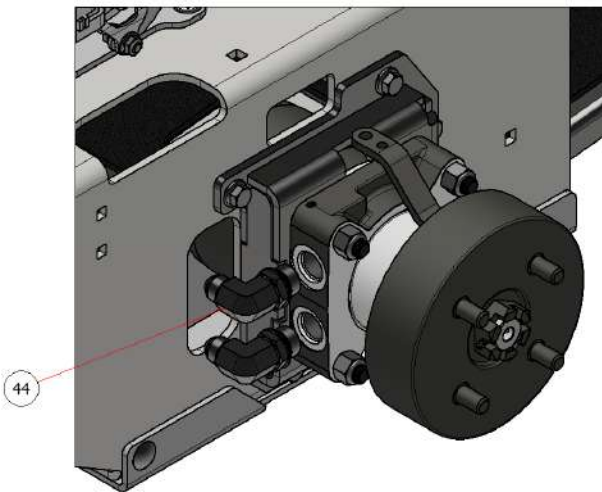

**WHEEL MOTOR\HYDRAULIC PUMP PLUMBING**

**ASSEMBLY**

DRAWING NO. SGEV-029 REV. B

**SG36**

**SG42**

PARTS LIST			
ITEM	QTY	PART NUMBER	DESCRIPTION
48	4	H84016	1/2 MALE JIC X 1/2 ORB ELB
49	2	H84005	1/2 MALE JIC X 3/4 ORB ELB 90
50	1	H84025	FITTING, ELBOW, 1/2 MJIC X 3/8 ORB
51	3	H84000	1/4 MALE JIC x 3/8 ORB ELB
52	2	H84002	1/4 MALE JIC X 1/4 ORB
53	1	H84008	1/4 MALE JIC x 1/4 FEMALE SWIVEL NUT ELB
71	2	H84005-L	FITTING, 1/2" ORB X 1/2" JIC ELBOW LONG

SG46

SG52

PARTS LIST

ITEM	QTY	PART NUMBER	DESCRIPTION
44	4	H84016	1/2 MALE JIC X 1/2 ORB ELB
45	1	H84024	FITTING, ELBOW, 1/2 MJIC X 3/8 ORB LONG
48	2	H84005	1/2 MALE JIC X 3/4 ORB ELB 90
49	2	H84007	1/2 MALE JIC X 3/4 ORB ELB 45
52	2	H84002	1/4 MALE JIC X 1/4 ORB
53	1	H84008	1/4 MALE JIC x 1/4 FEMALE SWIVEL NUT ELB
54	3	H84025	FITTING, ELBOW, 1/2 MJIC X 3/8 ORB