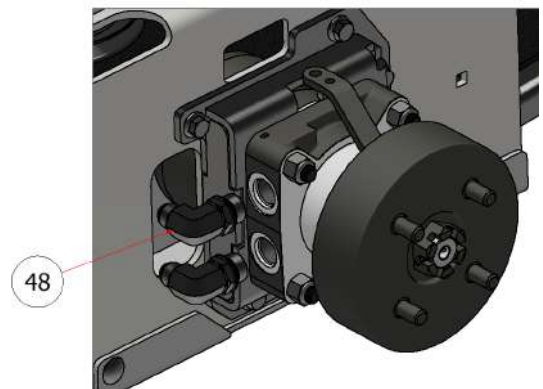

**WHEEL MOTOR\HYDRAULIC PUMP PLUMBING**

**ASSEMBLY**

DRAWING NO. SGEV-029 REV. B

**SG36**

**SG42**

PARTS LIST			
ITEM	QTY	PART NUMBER	DESCRIPTION
48	4	H84016	1/2 MALE JIC X 1/2 ORB ELB
49	2	H84005	1/2 MALE JIC X 3/4 ORB ELB 90
50	1	H84025	FITTING, ELBOW, 1/2 MJIC X 3/8 ORB
51	3	H84000	1/4 MALE JIC x 3/8 ORB ELB
52	2	H84002	1/4 MALE JIC X 1/4 ORB
53	1	H84008	1/4 MALE JIC x 1/4 FEMALE SWIVEL NUT ELB
71	2	H84005-L	FITTING, 1/2" ORB X 1/2" JIC ELBOW LONG

SG46

SG52

PARTS LIST

ITEM	QTY	PART NUMBER	DESCRIPTION
44	4	H84016	1/2 MALE JIC X 1/2 ORB ELB
45	1	H84024	FITTING, ELBOW, 1/2 MJIC X 3/8 ORB LONG
48	2	H84005	1/2 MALE JIC X 3/4 ORB ELB 90
49	2	H84007	1/2 MALE JIC X 3/4 ORB ELB 45
52	2	H84002	1/4 MALE JIC X 1/4 ORB
53	1	H84008	1/4 MALE JIC x 1/4 FEMALE SWIVEL NUT ELB
54	3	H84025	FITTING, ELBOW, 1/2 MJIC X 3/8 ORB