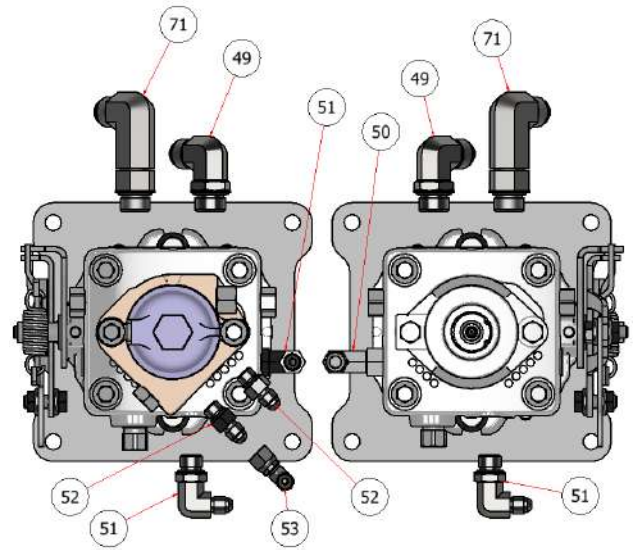

**WHEEL MOTOR\HYDRAULIC PUMP PLUMBING**

**ASSEMBLY**

DRAWING NO. SGEV-029 REV. B

**SG36**

**SG42**

PARTS LIST			
ITEM	QTY	PART NUMBER	DESCRIPTION
48	4	H84016	1/2 MALE JIC X 1/2 ORB ELB
49	2	H84005	1/2 MALE JIC X 3/4 ORB ELB 90
50	1	H84025	FITTING, ELBOW, 1/2 MJIC X 3/8 ORB
51	3	H84000	1/4 MALE JIC x 3/8 ORB ELB
52	2	H84002	1/4 MALE JIC X 1/4 ORB
53	1	H84008	1/4 MALE JIC x 1/4 FEMALE SWIVEL NUT ELB
71	2	H84005-L	FITTING, 1/2" ORB X 1/2" JIC ELBOW LONG

SG46

SG52

PARTS LIST

ITEM	QTY	PART NUMBER	DESCRIPTION
44	4	H84016	1/2 MALE JIC X 1/2 ORB ELB
45	1	H84024	FITTING, ELBOW, 1/2 MJIC X 3/8 ORB LONG
48	2	H84005	1/2 MALE JIC X 3/4 ORB ELB 90
49	2	H84007	1/2 MALE JIC X 3/4 ORB ELB 45
52	2	H84002	1/4 MALE JIC X 1/4 ORB
53	1	H84008	1/4 MALE JIC x 1/4 FEMALE SWIVEL NUT ELB
54	3	H84025	FITTING, ELBOW, 1/2 MJIC X 3/8 ORB

67	1	K10006	SG36 HYDRAULIC HOSE KIT
		K10005	SG42/46 HYDRAULIC HOSE KIT
		K10000	SG52 HYDRAULIC HOSE KIT