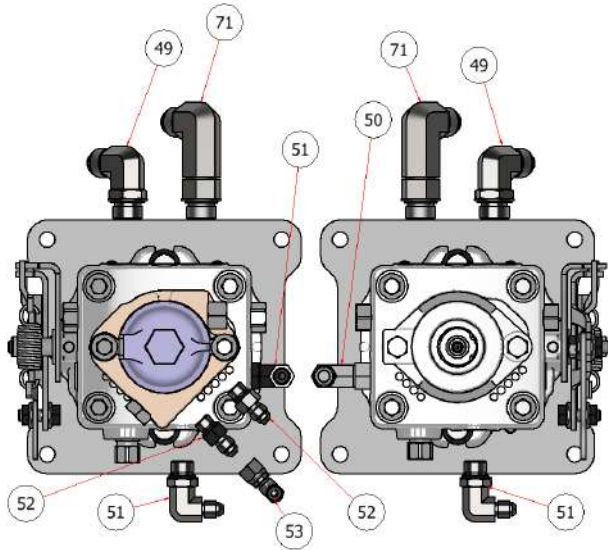

**WHEEL MOTOR\HYDRAULIC PUMP PLUMBING**

**ASSEMBLY**

DRAWING NO. SGEV-029 REV. B

**SG36**

**SG42**

PARTS LIST			
ITEM	QTY	PART NUMBER	DESCRIPTION
48	4	H84016	1/2 MALE JIC X 1/2 ORB ELB
49	2	H84005	1/2 MALE JIC X 3/4 ORB ELB 90
50	1	H84025	FITTING, ELBOW, 1/2 MJIC X 3/8 ORB
51	3	H84000	1/4 MALE JIC x 3/8 ORB ELB
52	2	H84002	1/4 MALE JIC X 1/4 ORB
53	1	H84008	1/4 MALE JIC x 1/4 FEMALE SWIVEL NUT ELB
71	2	H84005-L	FITTING, 1/2" ORB X 1/2" JIC ELBOW LONG

SG46

SG52

PARTS LIST

ITEM	QTY	PART NUMBER	DESCRIPTION
44	4	H84016	1/2 MALE JIC X 1/2 ORB ELB
45	1	H84024	FITTING, ELBOW, 1/2 MJIC X 3/8 ORB LONG
48	2	H84005	1/2 MALE JIC X 3/4 ORB ELB 90
49	2	H84007	1/2 MALE JIC X 3/4 ORB ELB 45
52	2	H84002	1/4 MALE JIC X 1/4 ORB
53	1	H84008	1/4 MALE JIC x 1/4 FEMALE SWIVEL NUT ELB
54	3	H84025	FITTING, ELBOW, 1/2 MJIC X 3/8 ORB

67	1	K10006	SG36 HYDRAULIC HOSE KIT
		K10005	SG42/46 HYDRAULIC HOSE KIT
		K10000	SG52 HYDRAULIC HOSE KIT