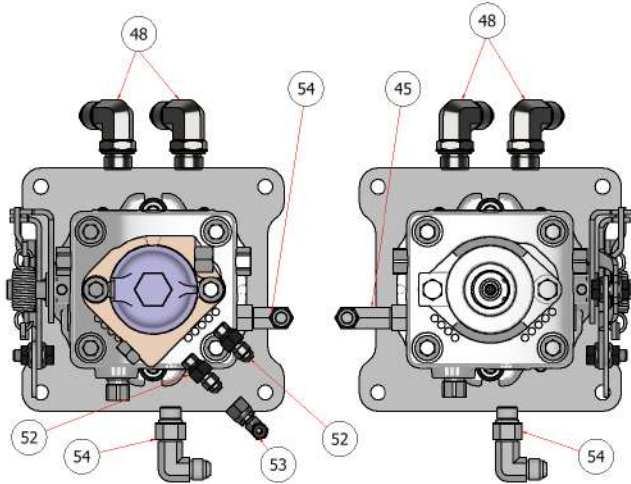

**WHEEL MOTOR\HYDRAULIC PUMP PLUMBING**

**ASSEMBLY**

DRAWING NO. SGEV-029 REV. B

**SG36**

**SG42**

PARTS LIST			
ITEM	QTY	PART NUMBER	DESCRIPTION
48	4	H84016	1/2 MALE JIC X 1/2 ORB ELB
49	2	H84005	1/2 MALE JIC X 3/4 ORB ELB 90
50	1	H84025	FITTING, ELBOW, 1/2 MJIC X 3/8 ORB
51	3	H84000	1/4 MALE JIC x 3/8 ORB ELB
52	2	H84002	1/4 MALE JIC X 1/4 ORB
53	1	H84008	1/4 MALE JIC x 1/4 FEMALE SWIVEL NUT ELB
71	2	H84005-L	FITTING, 1/2" ORB X 1/2" JIC ELBOW LONG

SG46

SG52

PARTS LIST

ITEM	QTY	PART NUMBER	DESCRIPTION
44	4	H84016	1/2 MALE JIC X 1/2 ORB ELB
45	1	H84024	FITTING, ELBOW, 1/2 MJIC X 3/8 ORB LONG
48	2	H84005	1/2 MALE JIC X 3/4 ORB ELB 90
49	2	H84007	1/2 MALE JIC X 3/4 ORB ELB 45
52	2	H84002	1/4 MALE JIC X 1/4 ORB
53	1	H84008	1/4 MALE JIC x 1/4 FEMALE SWIVEL NUT ELB
54	3	H84025	FITTING, ELBOW, 1/2 MJIC X 3/8 ORB

67	1	K10006	SG36 HYDRAULIC HOSE KIT
		K10005	SG42/46 HYDRAULIC HOSE KIT
		K10000	SG52 HYDRAULIC HOSE KIT