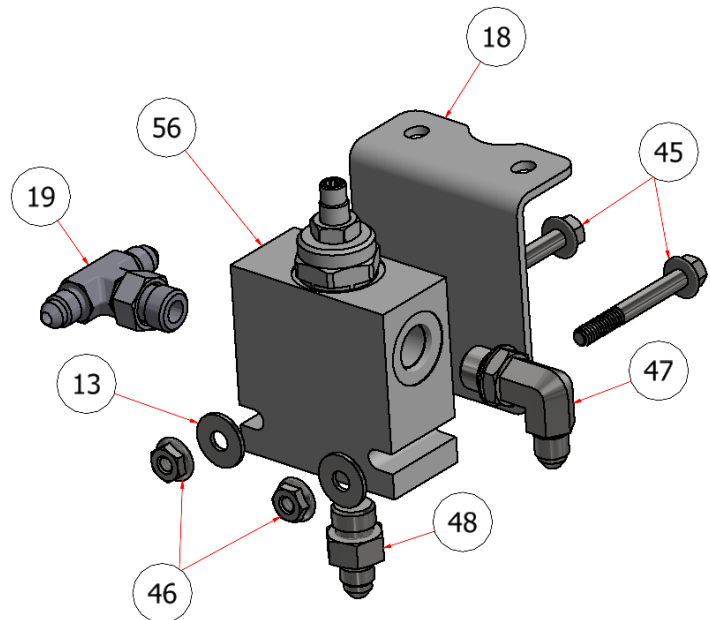

VALVES & HOPPER CONTROL ASSEMBLY

DRAWING NO. SGEV-005 REV. B

PARTS LIST			
ITEM	QTY	PART NUMBER	DESCRIPTION
2	4	R21-029	BRACKET, BALL VALVE
13	10	FWSS-14	FLAT WASHER, SS - 1/4
18	1	R21-136	BRACKET, HOPPER VALVE
19	1	H84028	TEE FITTING, 1/4 ORB X 1/4 MJIC
34	2	HFSS-142	HEX BOLT, 1/4 X 2
37	4	S52029	BARB, 3/4 MPT x 3/4 BARB 90
42	4	S51291	VALVE, 3/4 FULL PORT
45	2	HFSSC-142	HEX FLANGE BOLT, 1/4 X 2
46	14	HFNCS-14S	HEX FLANGE NUT, 1/4
47	1	H84000	1/4 MALE JIC x 3/8 ORB ELB
48	1	H84003	1/4 MALE JIC x 3/8 ORB STR
56	1	H81430	VALVE, HYDROFORCE
110	4	EL100 HB	3/4 X 1 BARB ELBOW