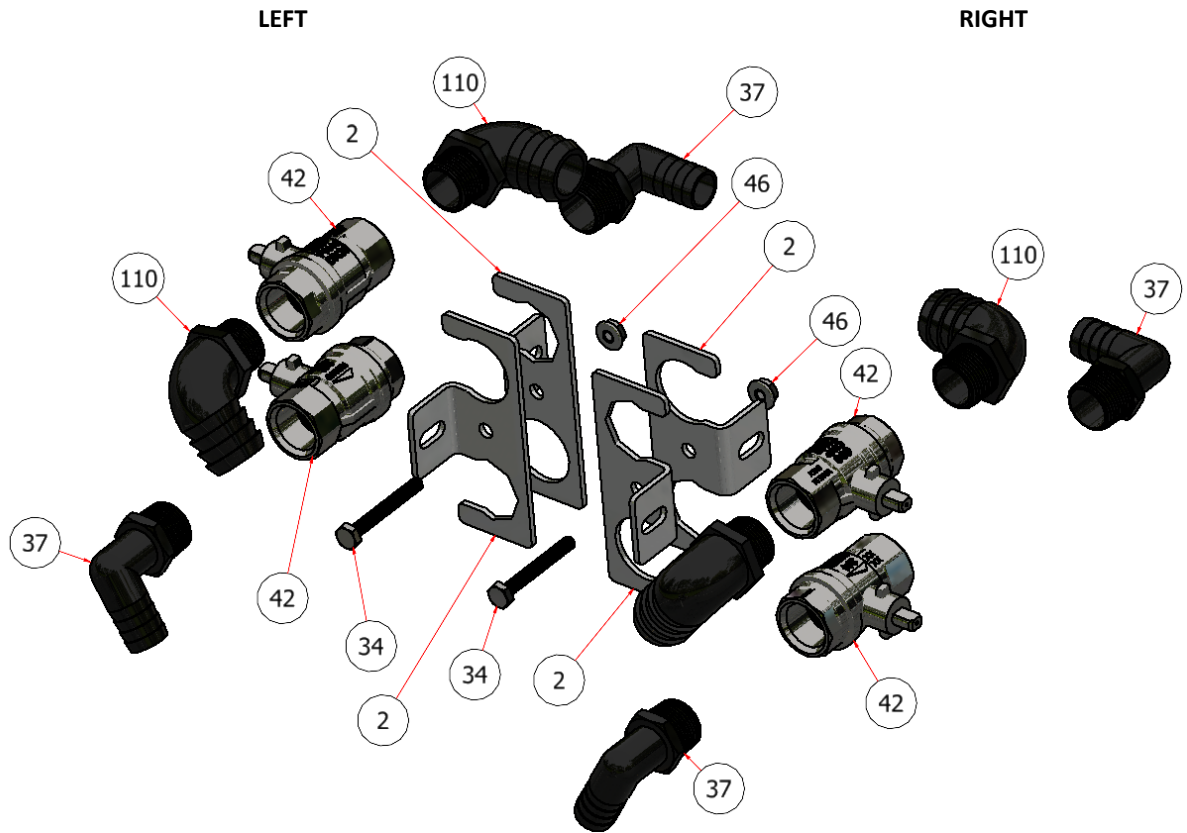

VALVES & HOPPER CONTROL ASSEMBLY

DRAWING NO. SGEV-005 REV. B

PARTS LIST			
ITEM	QTY	PART NUMBER	DESCRIPTION
2	4	R21-029	BRACKET, BALL VALVE
13	10	FWSS-14	FLAT WASHER, SS - 1/4
18	1	R21-136	BRACKET, HOPPER VALVE
19	1	H84028	TEE FITTING, 1/4 ORB X 1/4 MJIC
34	2	HFSS-142	HEX BOLT, 1/4 X 2
37	4	S52029	BARB, 3/4 MPT x 3/4 BARB 90
42	4	S51291	VALVE, 3/4 FULL PORT
45	2	HFSSC-142	HEX FLANGE BOLT, 1/4 X 2
46	14	HFNCS-14S	HEX FLANGE NUT, 1/4
47	1	H84000	1/4 MALE JIC x 3/8 ORB ELB
48	1	H84003	1/4 MALE JIC x 3/8 ORB STR
56	1	H81430	VALVE, HYDROFORCE
110	4	EL100 HB	3/4 X 1 BARB ELBOW