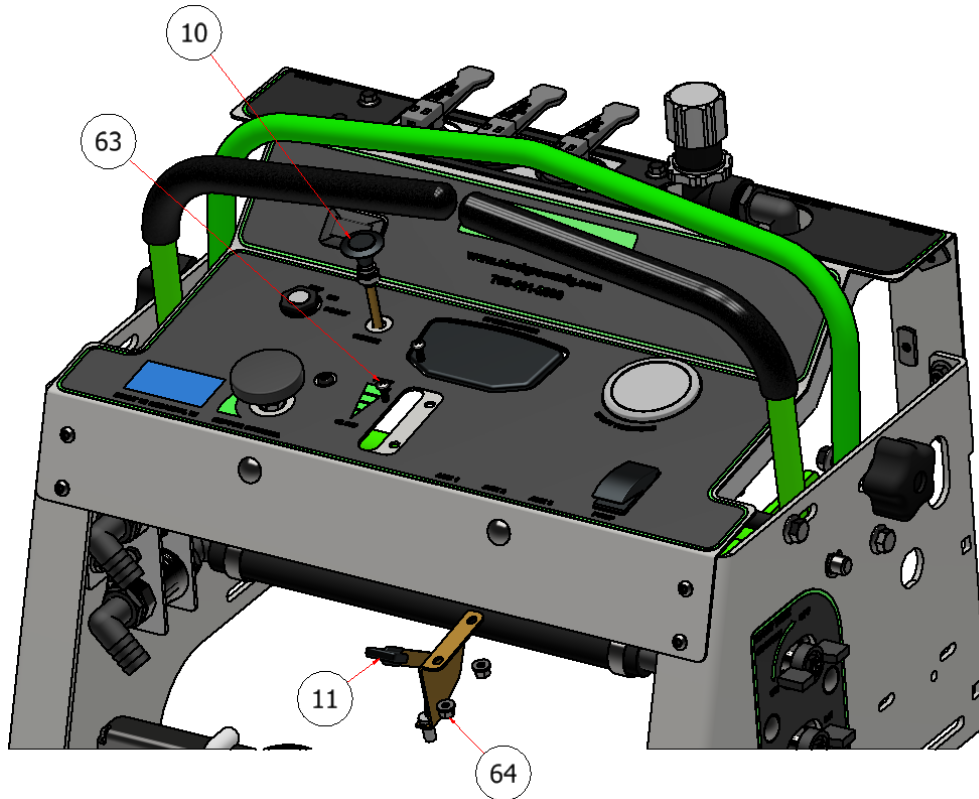

THROTTLE & CHOKE CABLES ASSEMBLY

DRAWING NO. SGEV-016 REV. B

STEELGREEN
MANUFACTURING™

PARTS LIST

ITEM	QTY	PART NUMBER	DESCRIPTION
10	1	D71001	CHOKE CABLE
11	1	D71000	THROTTLE CABLE
63	2	TRPC-1012S	SCREW, PHILLIPS, #10 X 1/2
64	2	HFNCS-10S	HEX FLANGE NUT, #10