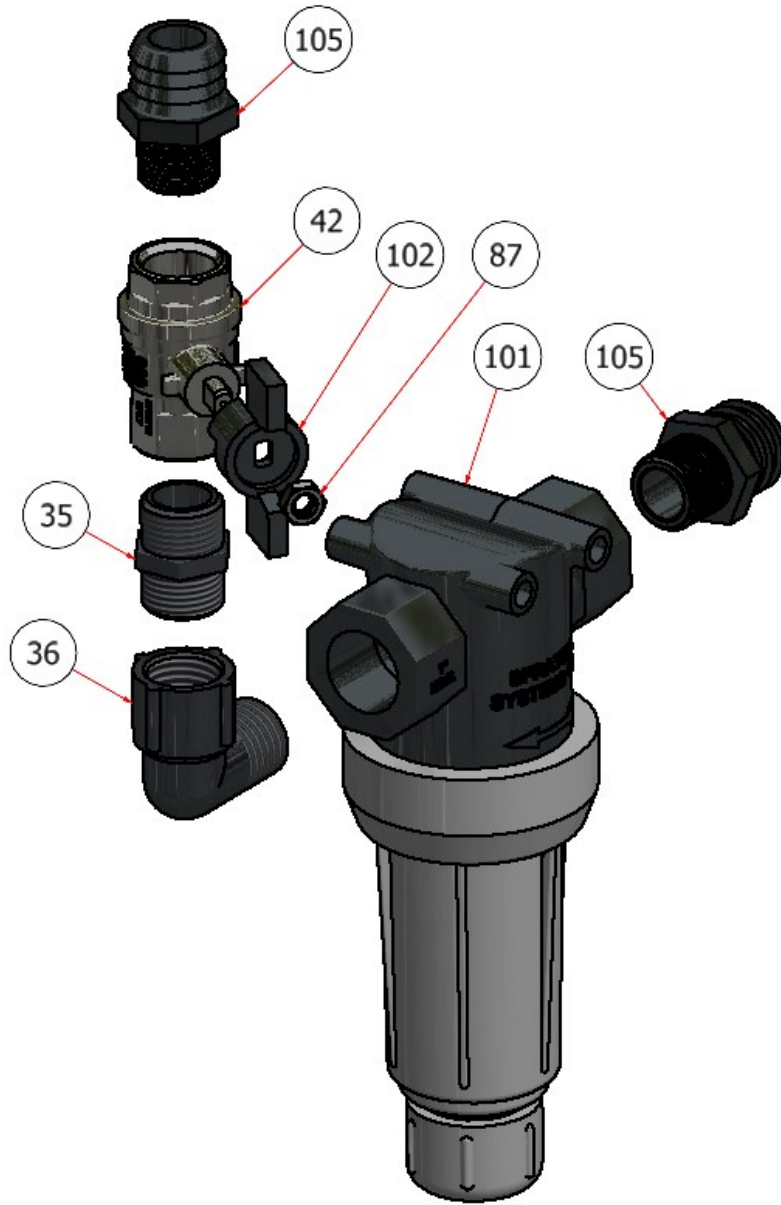

STRAINER ASSEMBLY

DRAWING NO. SGEV-006 REV. C

STEELGREEN
MANUFACTURING™

PARTS LIST			
ITEM	QTY	PART NUMBER	DESCRIPTION
35	1	S52063	3/4 X 3/4 ST
36	1	S52041	90 ELBOW, 3/4 MNPT X 3/4 FNPT
39	2	HFSS-142	STEP AP203
42	5	S51291	VALVE, 3/4 FULL PORT
87	5	S51292	HEX NUT, BALL VALVE HANDLE
101	1	S51228-16	1" STRAINER
102	1	S51295-B	VALVE HANDLE, BLACK
105	2	S52017	3/4 X 1 BARB