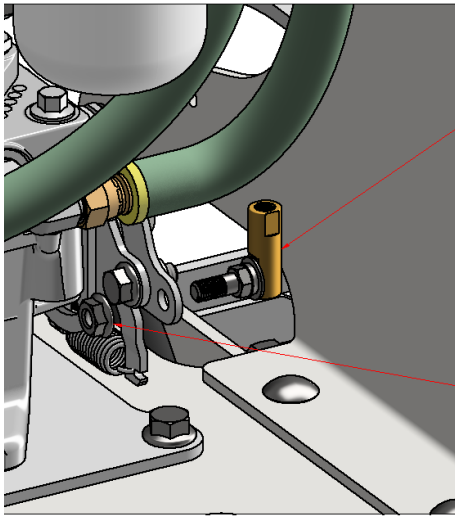

STEER ROD & SPRAY BOOM INSTALL ASSEMBLY

DRAWING NO. SGEV-036 REV. B

33

11

34

11

PARTS LIST			
ITEM	QTY	PART NUMBER	DESCRIPTION
11	9	HFNC5-516S	HEX NUT, 5/16
33	2	C60305	STEERING ROD END, THREAD & BALL ASSY.
34	2	R31019	ROD, STEERING

10

10

10

11

11

PARTS LIST			
ITEM	QTY	PART NUMBER	DESCRIPTION
10	4	CB-51634	CARRIAGE BOLT, SS - 5/16-18 x 3/4
11	4	HFNC5-516S	HEX FLANGE NUT, SS - 5/16