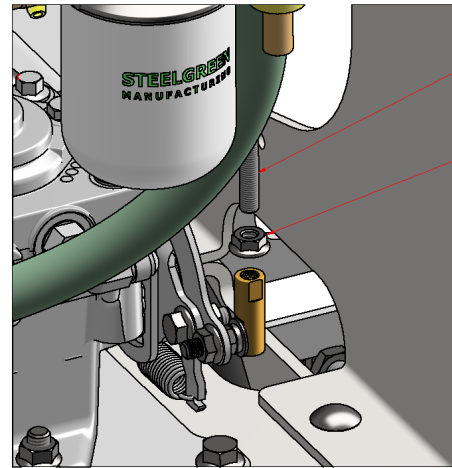

STEER ROD & SPRAY BOOM INSTALL ASSEMBLY

DRAWING NO. SGEV-036 REV. B

33

11

34

11

PARTS LIST			
ITEM	QTY	PART NUMBER	DESCRIPTION
11	9	HFNC5-516S	HEX NUT, 5/16
33	2	C60305	STEERING ROD END, THREAD & BALL ASSY.
34	2	R31019	ROD, STEERING

10

10

10

11

11

PARTS LIST			
ITEM	QTY	PART NUMBER	DESCRIPTION
10	4	CB-51634	CARRIAGE BOLT, SS - 5/16-18 x 3/4
11	4	HFNC5-516S	HEX FLANGE NUT, SS - 5/16