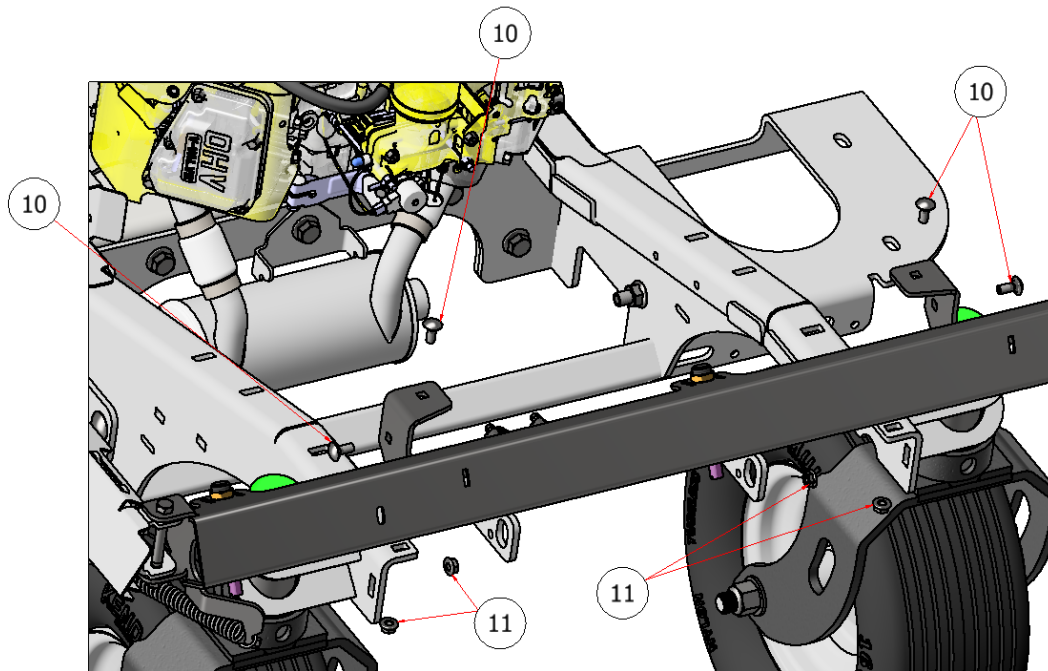

STEER ROD & SPRAY BOOM INSTALL ASSEMBLY

DRAWING NO. SGEV-036 REV. B

33

11

34

11

PARTS LIST			
ITEM	QTY	PART NUMBER	DESCRIPTION
11	9	HFNC5-516S	HEX NUT, 5/16
33	2	C60305	STEERING ROD END, THREAD & BALL ASSY.
34	2	R31019	ROD, STEERING

10

10

10

11

11

PARTS LIST			
ITEM	QTY	PART NUMBER	DESCRIPTION
10	4	CB-51634	CARRIAGE BOLT, SS - 5/16-18 x 3/4
11	4	HFNC5-516S	HEX FLANGE NUT, SS - 5/16