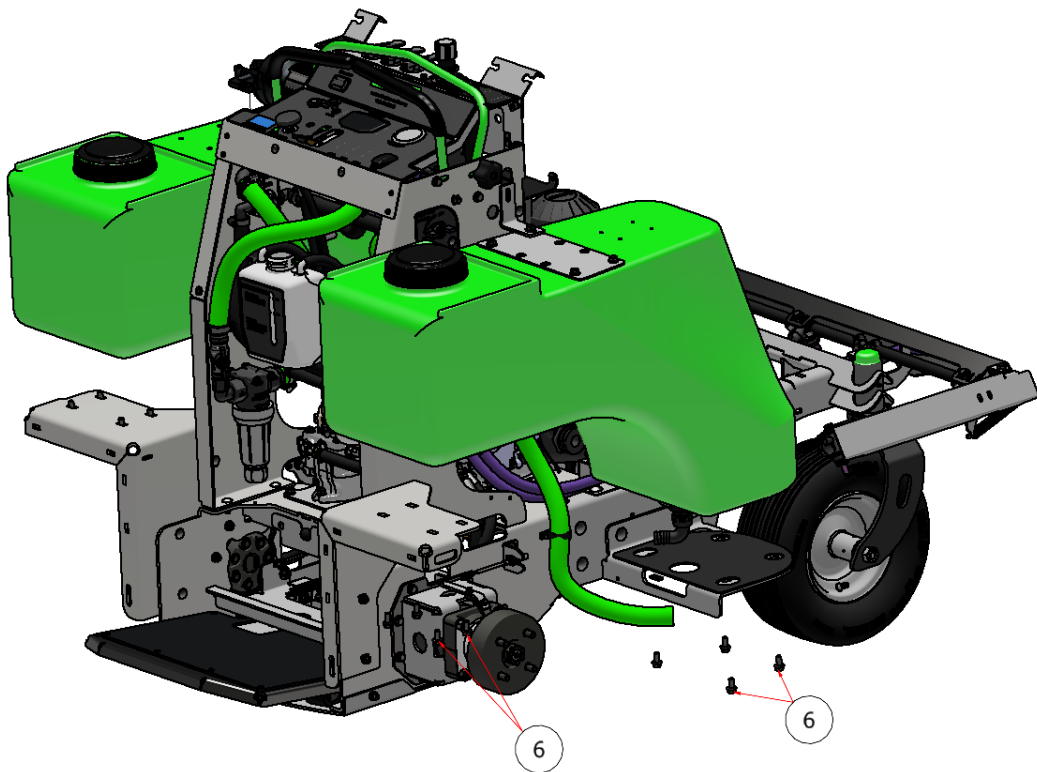

REAR TANK SUPPORT ASSEMBLY

DRAWING NO. SGEV-048 REV. B

PARTS LIST			
ITEM	QTY	PART NUMBER	DESCRIPTION
3	6	CB-381SS	CARRIAGE BOLT, SS-3/8-16 X 1
4	10	HFNCS-38S	HEX FLANGE NUT, SS-3/8-16
22	1	W21-223-R	TANK MOUNT, REAR, SG52 2022 RIGHT
		W21-223-L	TANK MOUNT, REAR, SG52 2022 LEFT
		W21-235-R	TANK MOUNT, REAR, SG42/46 2022 RIGHT
		W21-235-L	TANK MOUNT, REAR, SG42/46 2022 LEFT
		W21-226-R	TANK MOUNT, REAR, SG36 2022 RIGHT
		W21-226-L	TANK MOUNT, REAR, SG36 2022 LEFT

PARTS LIST			
ITEM	QTY	PART NUMBER	DESCRIPTION
1	2	C60383	HEAT PAD 30 GAL.
2	2	C60384	HEAT PAD 25 GAL.
3	2	C60385	HEAT PAD 15 GAL.

PARTS LIST			
ITEM	QTY	PART NUMBER	DESCRIPTION
6	16	HFSSC-3875	HEX BOLT, 3/8 X 3/4