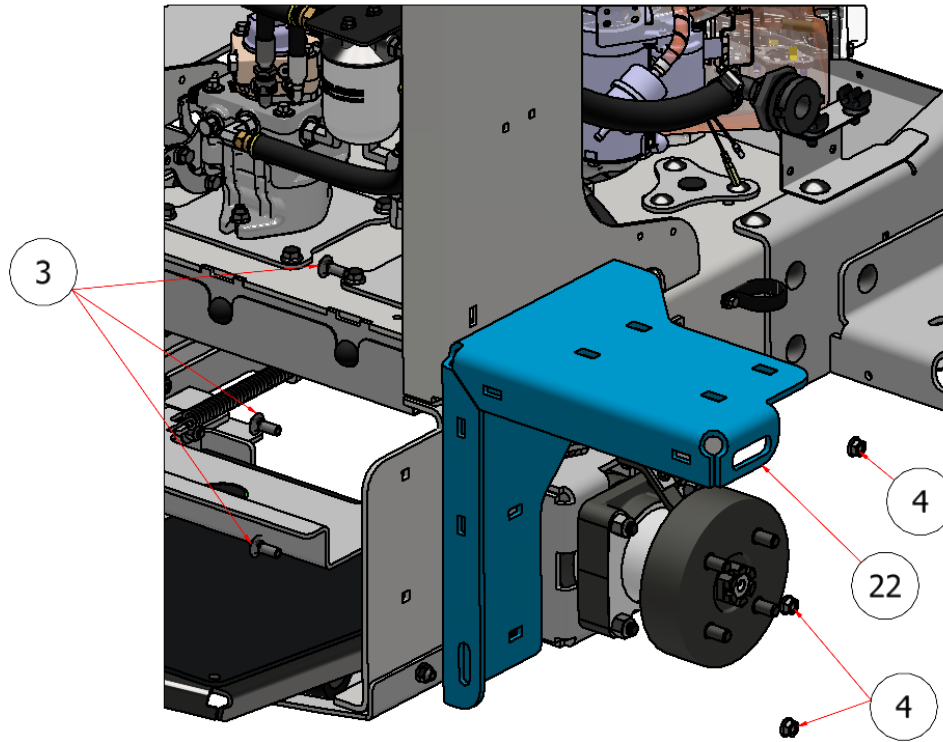

REAR TANK SUPPORT ASSEMBLY

DRAWING NO. SGEV-048 REV. B

PARTS LIST			
ITEM	QTY	PART NUMBER	DESCRIPTION
3	6	CB-381SS	CARRIAGE BOLT, SS-3/8-16 X 1
4	10	HFNCS-38S	HEX FLANGE NUT, SS-3/8-16
22	1	W21-223-R	TANK MOUNT, REAR, SG52 2022 RIGHT
		W21-223-L	TANK MOUNT, REAR, SG52 2022 LEFT
		W21-235-R	TANK MOUNT, REAR, SG42/46 2022 RIGHT
		W21-235-L	TANK MOUNT, REAR, SG42/46 2022 LEFT
		W21-226-R	TANK MOUNT, REAR, SG36 2022 RIGHT
		W21-226-L	TANK MOUNT, REAR, SG36 2022 LEFT

PARTS LIST			
ITEM	QTY	PART NUMBER	DESCRIPTION
1	2	C60383	HEAT PAD 30 GAL.
2	2	C60384	HEAT PAD 25 GAL.
3	2	C60385	HEAT PAD 15 GAL.

PARTS LIST			
ITEM	QTY	PART NUMBER	DESCRIPTION
6	16	HFSSC-3875	HEX BOLT, 3/8 X 3/4