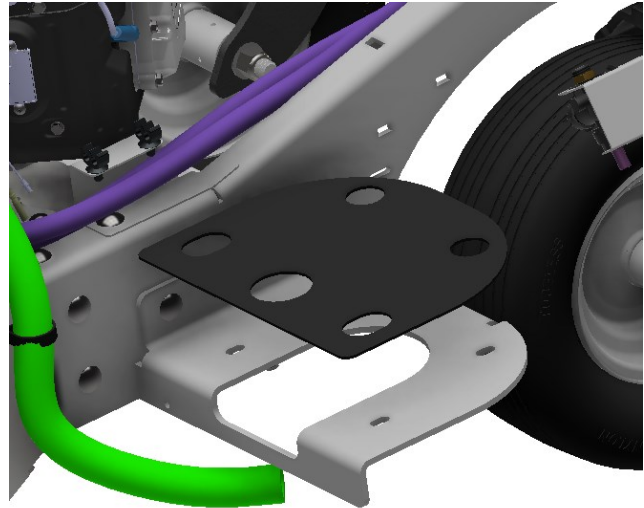

REAR TANK SUPPORT ASSEMBLY

DRAWING NO. SGEV-048 REV. B

PARTS LIST			
ITEM	QTY	PART NUMBER	DESCRIPTION
3	6	CB-381SS	CARRIAGE BOLT, SS-3/8-16 X 1
4	10	HFNCS-38S	HEX FLANGE NUT, SS-3/8-16
22	1	W21-223-R	TANK MOUNT, REAR, SG52 2022 RIGHT
		W21-223-L	TANK MOUNT, REAR, SG52 2022 LEFT
		W21-235-R	TANK MOUNT, REAR, SG42/46 2022 RIGHT
		W21-235-L	TANK MOUNT, REAR, SG42/46 2022 LEFT
		W21-226-R	TANK MOUNT, REAR, SG36 2022 RIGHT
		W21-226-L	TANK MOUNT, REAR, SG36 2022 LEFT

PARTS LIST			
ITEM	QTY	PART NUMBER	DESCRIPTION
1	2	C60383	HEAT PAD 30 GAL.
2	2	C60384	HEAT PAD 25 GAL.
3	2	C60385	HEAT PAD 15 GAL.

PARTS LIST			
ITEM	QTY	PART NUMBER	DESCRIPTION
6	16	HFSSC-3875	HEX BOLT, 3/8 X 3/4