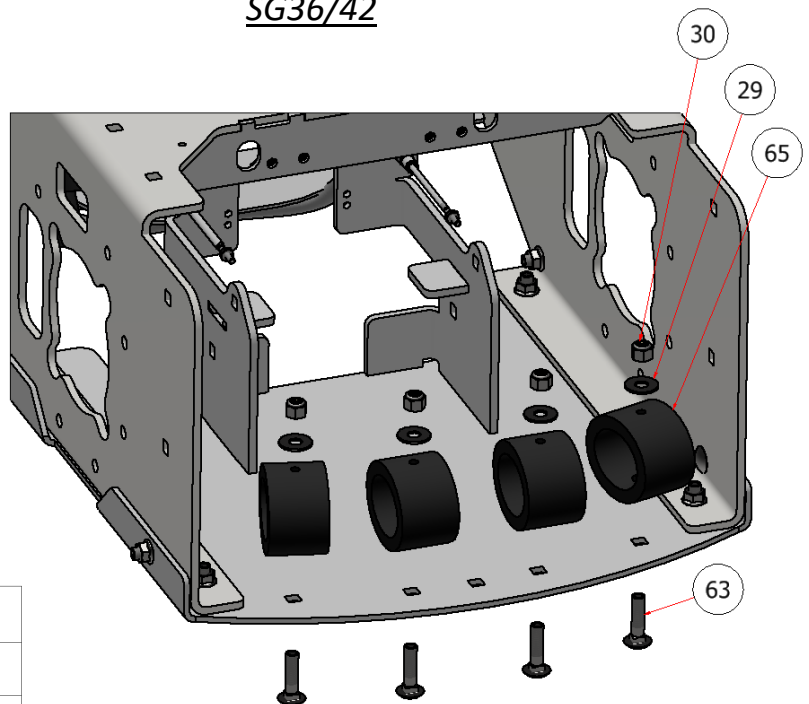

REAR CHASIS PLATE & FOOT BOARD SPRINGS

ASSEMBLY

DRAWING NO. SGEV-024 REV. B

SG46/52

PARTS LIST			
ITEM	QTY	PART NUMBER	DESCRIPTION
1	39	HFNCS-38S	HEX FLANGE NUT, SS - 3/8-16
2	15	CB-381SS	CARRIAGE BOLT, SS - 3/8-16 x 1
58	1	W21-011-220	BOTTOM PLATE, REAR FRAME, SG46/52

SG36/42

PARTS LIST			
ITEM	QTY	PART NUMBER	DESCRIPTION
4	38	HFNCS-38S	HEX FLANGE NUT, SS - 3/8-16
27	16	CB-381SS	CARRIAGE BOLT, SS - 3/8-16 x 1
69	1	W21-086-220	BOTTOM PLATE, REAR FRAME, SG36/42

SG46/52

PARTS LIST

ITEM	QTY	PART NUMBER	DESCRIPTION
13	8	SSNNC-38	NYLOCK, SS - 3/8-16
14	12	FWSS-38	FLAT WASHER, SS - 3/8
65	4	C60366	CUSHION, FOOT BOARD
66	4	CB-37515SS	CARRIAGE BOLT, 3/8 X 1-1/2

SG36/42

PARTS LIST

ITEM	QTY	PART NUMBER	DESCRIPTION
29	9	FWSS-38	FLAT WASHER, SS - 3/8
30	7	SSNNC-38	NYLOCK, SS - 3/8-16
63	3	CB-37515SS	CARRIAGE BOLT, 3/8 X 1-1/2
65	3	C60366	CUSHION, FOOT BOARD