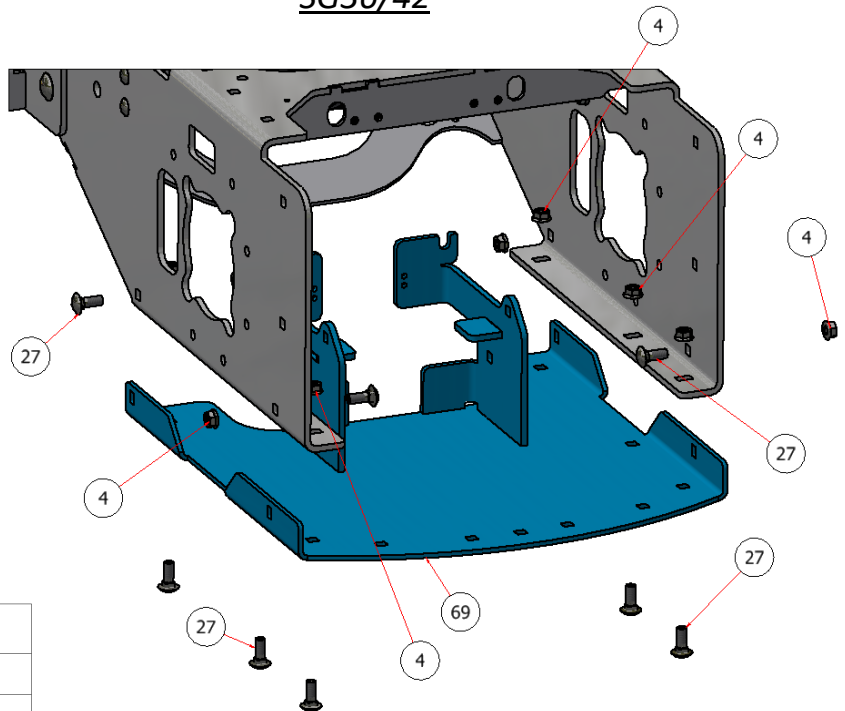

REAR CHASIS PLATE & FOOT BOARD SPRINGS

ASSEMBLY

DRAWING NO. SGEV-024 REV. B

SG46/52

PARTS LIST			
ITEM	QTY	PART NUMBER	DESCRIPTION
1	39	HFNCS-38S	HEX FLANGE NUT, SS - 3/8-16
2	15	CB-381SS	CARRIAGE BOLT, SS - 3/8-16 x 1
58	1	W21-011-220	BOTTOM PLATE, REAR FRAME, SG46/52

SG36/42

PARTS LIST			
ITEM	QTY	PART NUMBER	DESCRIPTION
4	38	HFNCS-38S	HEX FLANGE NUT, SS - 3/8-16
27	16	CB-381SS	CARRIAGE BOLT, SS - 3/8-16 x 1
69	1	W21-086-220	BOTTOM PLATE, REAR FRAME, SG36/42

SG46/52

PARTS LIST

ITEM	QTY	PART NUMBER	DESCRIPTION
13	8	SSNNC-38	NYLOCK, SS - 3/8-16
14	12	FWSS-38	FLAT WASHER, SS - 3/8
65	4	C60366	CUSHION, FOOT BOARD
66	4	CB-37515SS	CARRIAGE BOLT, 3/8 X 1-1/2

SG36/42

PARTS LIST

ITEM	QTY	PART NUMBER	DESCRIPTION
29	9	FWSS-38	FLAT WASHER, SS - 3/8
30	7	SSNNC-38	NYLOCK, SS - 3/8-16
63	3	CB-37515SS	CARRIAGE BOLT, 3/8 X 1-1/2
65	3	C60366	CUSHION, FOOT BOARD