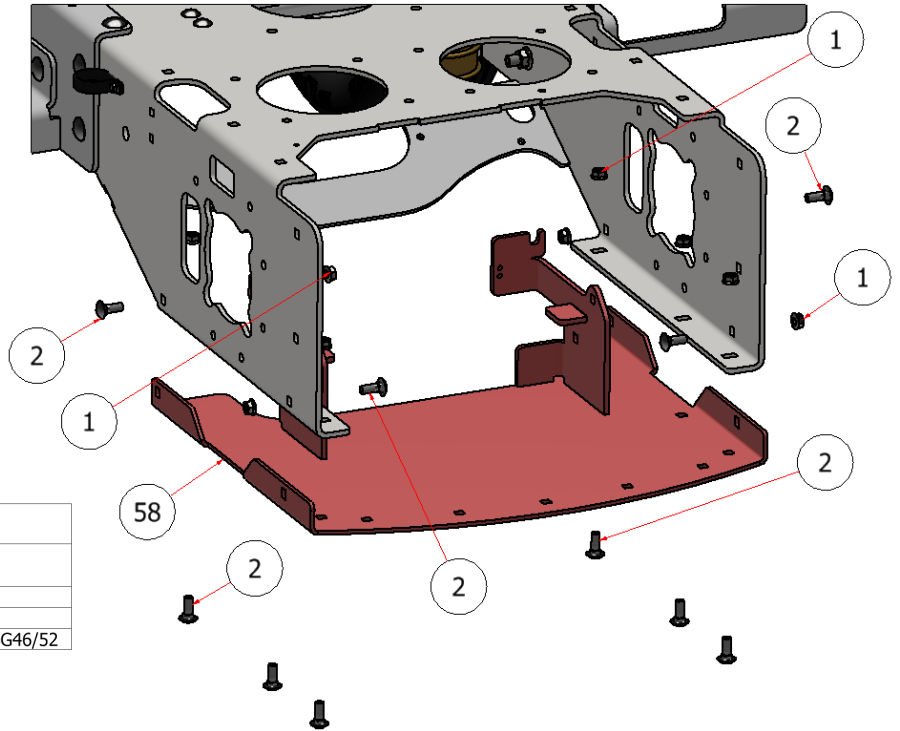

REAR CHASIS PLATE & FOOT BOARD SPRINGS

ASSEMBLY

DRAWING NO. SGEV-024 REV. B

SG46/52

PARTS LIST			
ITEM	QTY	PART NUMBER	DESCRIPTION
1	39	HFNCS-38S	HEX FLANGE NUT, SS - 3/8-16
2	15	CB-381SS	CARRIAGE BOLT, SS - 3/8-16 x 1
58	1	W21-011-220	BOTTOM PLATE, REAR FRAME, SG46/52

SG36/42

PARTS LIST			
ITEM	QTY	PART NUMBER	DESCRIPTION
4	38	HFNCS-38S	HEX FLANGE NUT, SS - 3/8-16
27	16	CB-381SS	CARRIAGE BOLT, SS - 3/8-16 x 1
69	1	W21-086-220	BOTTOM PLATE, REAR FRAME, SG36/42

SG46/52

PARTS LIST

ITEM	QTY	PART NUMBER	DESCRIPTION
13	8	SSNNC-38	NYLOCK, SS - 3/8-16
14	12	FWSS-38	FLAT WASHER, SS - 3/8
65	4	C60366	CUSHION, FOOT BOARD
66	4	CB-37515SS	CARRIAGE BOLT, 3/8 X 1-1/2

SG36/42

PARTS LIST

ITEM	QTY	PART NUMBER	DESCRIPTION
29	9	FWSS-38	FLAT WASHER, SS - 3/8
30	7	SSNNC-38	NYLOCK, SS - 3/8-16
63	3	CB-37515SS	CARRIAGE BOLT, 3/8 X 1-1/2
65	3	C60366	CUSHION, FOOT BOARD