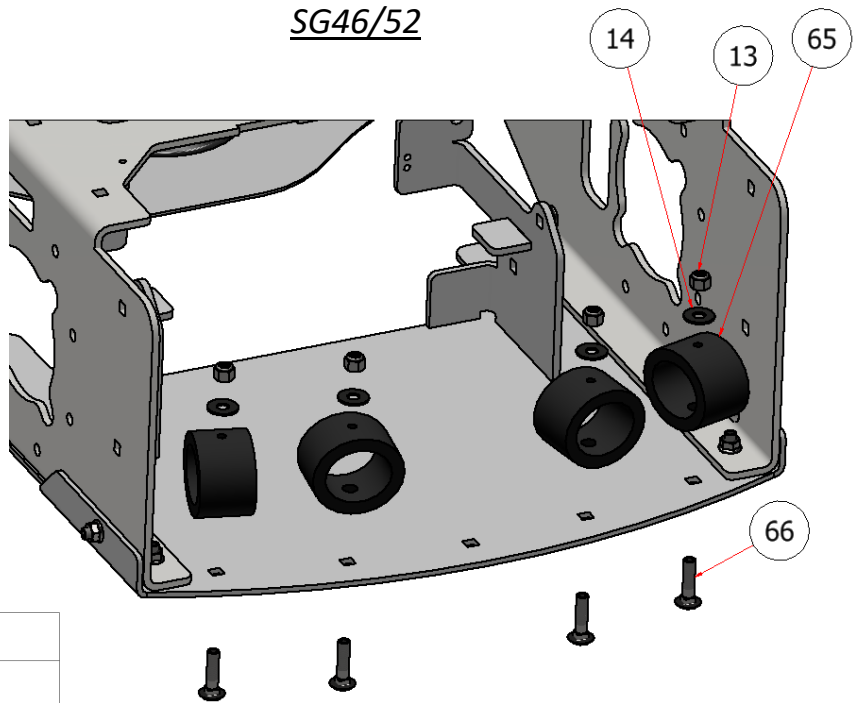

REAR CHASIS PLATE & FOOT BOARD SPRINGS

ASSEMBLY

DRAWING NO. SGEV-024 REV. B

SG46/52

PARTS LIST			
ITEM	QTY	PART NUMBER	DESCRIPTION
1	39	HFNCS-38S	HEX FLANGE NUT, SS - 3/8-16
2	15	CB-381SS	CARRIAGE BOLT, SS - 3/8-16 x 1
58	1	W21-011-220	BOTTOM PLATE, REAR FRAME, SG46/52

SG36/42

PARTS LIST			
ITEM	QTY	PART NUMBER	DESCRIPTION
4	38	HFNCS-38S	HEX FLANGE NUT, SS - 3/8-16
27	16	CB-381SS	CARRIAGE BOLT, SS - 3/8-16 x 1
69	1	W21-086-220	BOTTOM PLATE, REAR FRAME, SG36/42

SG46/52

PARTS LIST

ITEM	QTY	PART NUMBER	DESCRIPTION
13	8	SSNNC-38	NYLOCK, SS - 3/8-16
14	12	FWSS-38	FLAT WASHER, SS - 3/8
65	4	C60366	CUSHION, FOOT BOARD
66	4	CB-37515SS	CARRIAGE BOLT, 3/8 X 1-1/2

SG36/42

PARTS LIST

ITEM	QTY	PART NUMBER	DESCRIPTION
29	9	FWSS-38	FLAT WASHER, SS - 3/8
30	7	SSNNC-38	NYLOCK, SS - 3/8-16
63	3	CB-37515SS	CARRIAGE BOLT, 3/8 X 1-1/2
65	3	C60366	CUSHION, FOOT BOARD