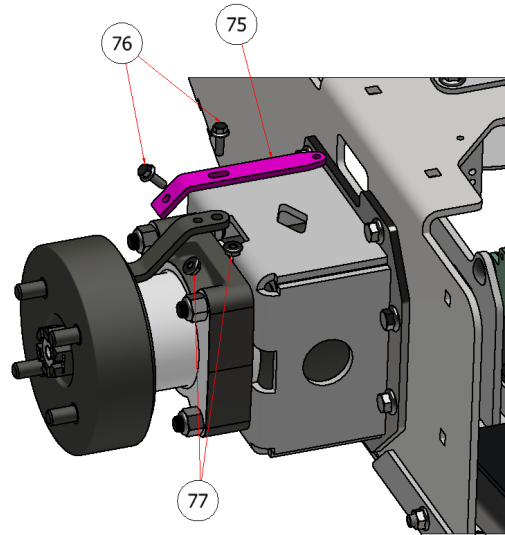

PARKING BRAKE ASSEMBLY

DRAWING NO. SGEV-026 REV. B

PARTS LIST			
ITEM	QTY	PART NUMBER	TITLE
58	2	R21-237	SG FOOT BRAKE CABLE MOUNT
61	4	D71018	CABLE, PARKING BRAKE
76	4	2447K110	CLEVIS, PARKING BRAKE CABLE

PARTS LIST			
ITEM	QTY	PART NUMBER	DESCRIPTION
75	2	R21-225	BRACKET, PARKING BRAKE
76	4	HFSSC-1475	HEX FLANGE BOLT, 1/4 X 3/4
77	4	HFNCS-14S	HEX FLANGE NUT, 1/4

PARTS LIST			
ITEM	QTY	PART NUMBER	DESCRIPTION
75	2	R21-225	BRACKET, PARKING BRAKE
76	4	HFSSC-1475	HEX FLANGE BOLT, 1/4 X 3/4
77	4	HFNCS-14S	HEX FLANGE NUT, 1/4

SG36/42

SG46/52

PARTS LIST			
ITEM	QTY	PART NUMBER	DESCRIPTION
51	8	HFNCS-516S	HEX NUT, 5/16"
59	4	CB-5161SS	CARRIAGE BOLT, SS - 5/16-18 x 1