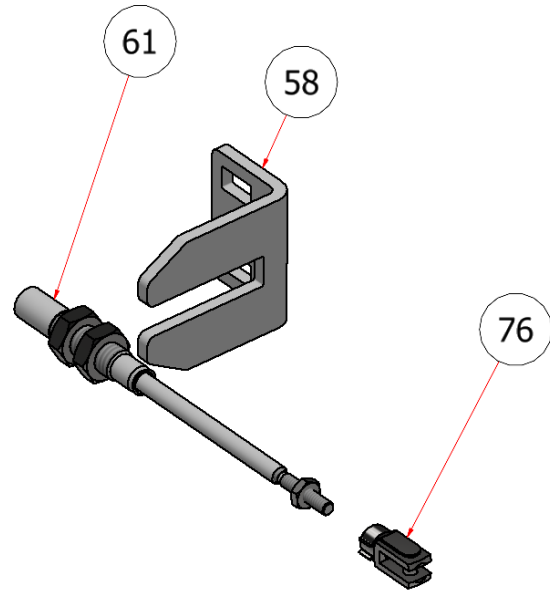

PARKING BRAKE ASSEMBLY

DRAWING NO. SGEV-026 REV. B

PARTS LIST			
ITEM	QTY	PART NUMBER	TITLE
58	2	R21-237	SG FOOT BRAKE CABLE MOUNT
61	4	D71018	CABLE, PARKING BRAKE
76	4	2447K110	CLEVIS, PARKING BRAKE CABLE

PARTS LIST			
ITEM	QTY	PART NUMBER	DESCRIPTION
75	2	R21-225	BRACKET, PARKING BRAKE
76	4	HFSSC-1475	HEX FLANGE BOLT, 1/4 X 3/4
77	4	HFNCS-14S	HEX FLANGE NUT, 1/4

PARTS LIST			
ITEM	QTY	PART NUMBER	DESCRIPTION
75	2	R21-225	BRACKET, PARKING BRAKE
76	4	HFSSC-1475	HEX FLANGE BOLT, 1/4 X 3/4
77	4	HFNCS-14S	HEX FLANGE NUT, 1/4

SG36/42

SG46/52

PARTS LIST			
ITEM	QTY	PART NUMBER	DESCRIPTION
51	8	HFNCS-516S	HEX NUT, 5/16"
59	4	CB-5161SS	CARRIAGE BOLT, SS - 5/16-18 x 1