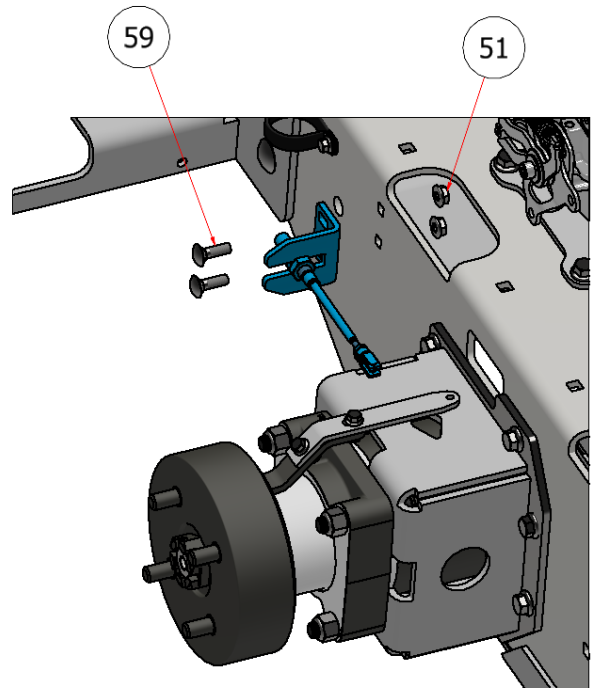

PARKING BRAKE ASSEMBLY

DRAWING NO. SGEV-026 REV. B

PARTS LIST			
ITEM	QTY	PART NUMBER	TITLE
58	2	R21-237	SG FOOT BRAKE CABLE MOUNT
61	4	D71018	CABLE, PARKING BRAKE
76	4	2447K110	CLEVIS, PARKING BRAKE CABLE

PARTS LIST			
ITEM	QTY	PART NUMBER	DESCRIPTION
75	2	R21-225	BRACKET, PARKING BRAKE
76	4	HFSSC-1475	HEX FLANGE BOLT, 1/4 X 3/4
77	4	HFNCS-14S	HEX FLANGE NUT, 1/4

PARTS LIST			
ITEM	QTY	PART NUMBER	DESCRIPTION
75	2	R21-225	BRACKET, PARKING BRAKE
76	4	HFSSC-1475	HEX FLANGE BOLT, 1/4 X 3/4
77	4	HFNCS-14S	HEX FLANGE NUT, 1/4

SG36/42

SG46/52

PARTS LIST			
ITEM	QTY	PART NUMBER	DESCRIPTION
51	8	HFNCS-516S	HEX NUT, 5/16"
59	4	CB-5161SS	CARRIAGE BOLT, SS - 5/16-18 x 1