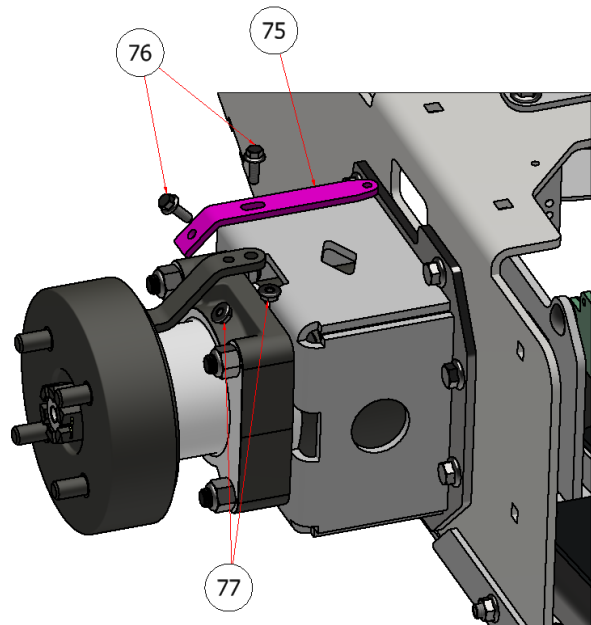

PARKING BRAKE ASSEMBLY

DRAWING NO. SGEV-026 REV. B

PARTS LIST			
ITEM	QTY	PART NUMBER	TITLE
58	2	R21-237	SG FOOT BRAKE CABLE MOUNT
61	4	D71018	CABLE, PARKING BRAKE
76	4	2447K110	CLEVIS, PARKING BRAKE CABLE

PARTS LIST			
ITEM	QTY	PART NUMBER	DESCRIPTION
75	2	R21-225	BRACKET, PARKING BRAKE
76	4	HFSSC-1475	HEX FLANGE BOLT, 1/4 X 3/4
77	4	HFNCS-14S	HEX FLANGE NUT, 1/4

PARTS LIST			
ITEM	QTY	PART NUMBER	DESCRIPTION
75	2	R21-225	BRACKET, PARKING BRAKE
76	4	HFSSC-1475	HEX FLANGE BOLT, 1/4 X 3/4
77	4	HFNCS-14S	HEX FLANGE NUT, 1/4

SG36/42

SG46/52

PARTS LIST			
ITEM	QTY	PART NUMBER	DESCRIPTION
51	8	HFNCS-516S	HEX NUT, 5/16"
59	4	CB-5161SS	CARRIAGE BOLT, SS - 5/16-18 x 1