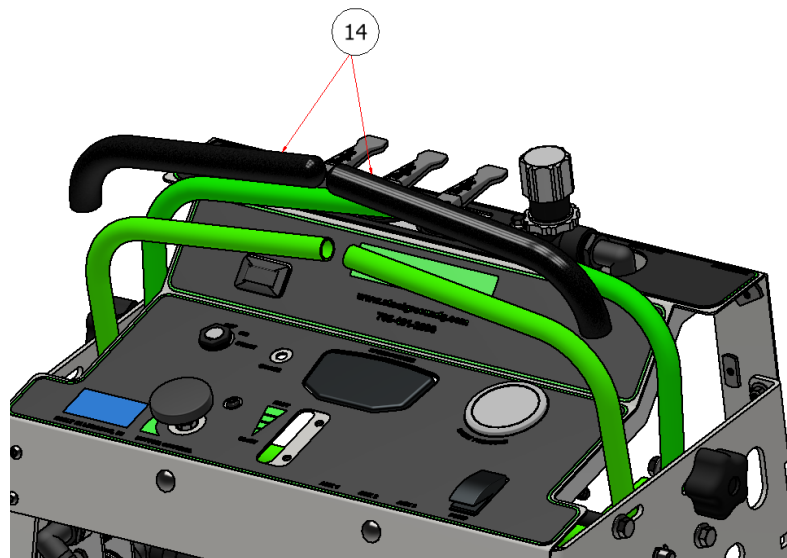

# **KNOB & GRIP ASSEMBLY**

DRAWING NO. SGEV-014 REV. B

PARTS LIST			
ITEM	QTY	PART NUMBER	DESCRIPTION
4	2	FWSS-38	FLAT WASHER, SS - 3/8
68	2	LWESS-38	STAR WASHER, 3/8
69	2	C60202	KNOB, RUBBER, SPEED BAR

PARTS LIST			
ITEM	QTY	PART NUMBER	DESCRIPTION
14	2	C60200	GRIP, JOY STICK