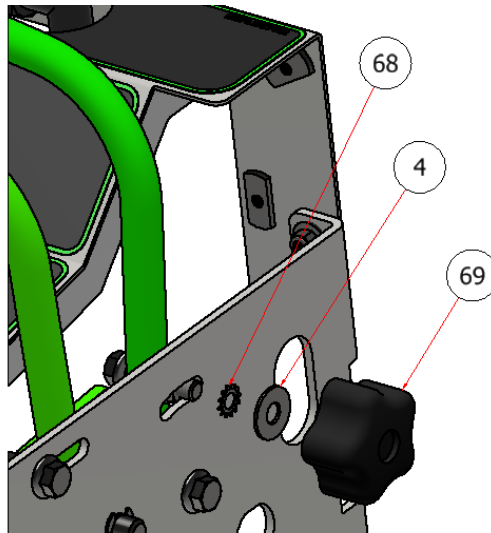

# **KNOB & GRIP ASSEMBLY**

DRAWING NO. SGEV-014 REV. B

PARTS LIST			
ITEM	QTY	PART NUMBER	DESCRIPTION
4	2	FWSS-38	FLAT WASHER, SS - 3/8
68	2	LWESS-38	STAR WASHER, 3/8
69	2	C60202	KNOB, RUBBER, SPEED BAR

PARTS LIST			
ITEM	QTY	PART NUMBER	DESCRIPTION
14	2	C60200	GRIP, JOY STICK