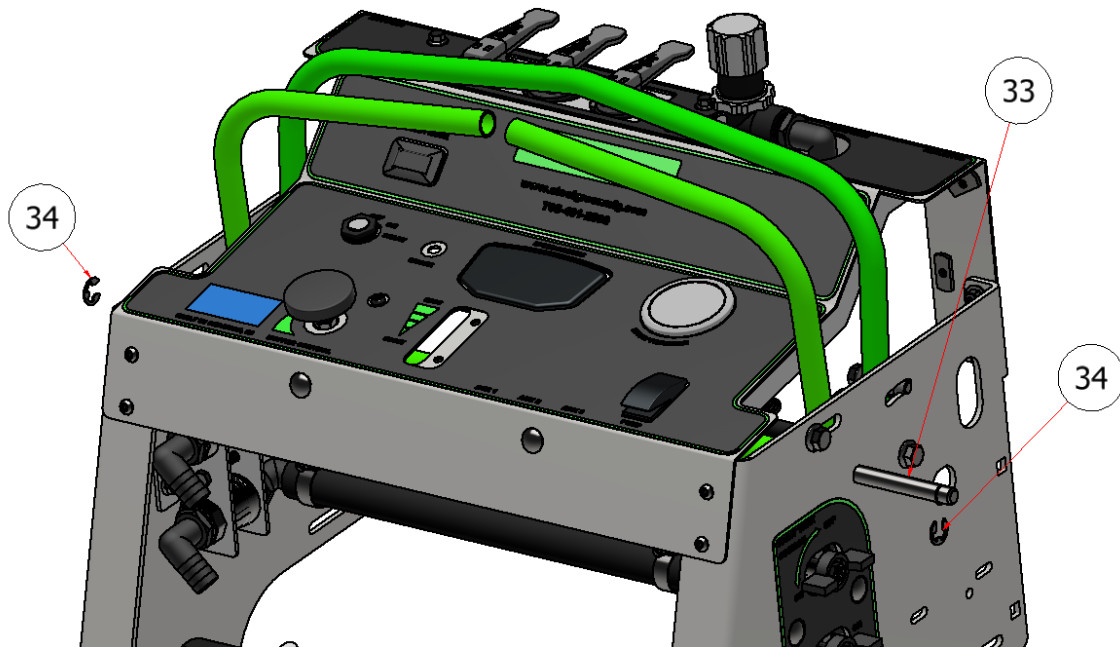

JOYSTICK ASSEMBLY

DRAWING NO. SGEV-013 REV. B

STEELGREEN MANUFACTURING™

PARTS LIST			
ITEM	QTY	PART NUMBER	DESCRIPTION
18	6	HFNC5-516S	HEX NUT, 5/16"
32	4	C60303	BUSHING, JOY STICK
47	2	W21-036	JOY STICK
74	2	C60305	STEERING ROD END, THREAD & BALL ASSY.

PARTS LIST			
ITEM	QTY	PART NUMBER	DESCRIPTION
33	1	R31012	ROD, JOY STICK
34	2	ECSS-050	E-CLIP, 1/2"