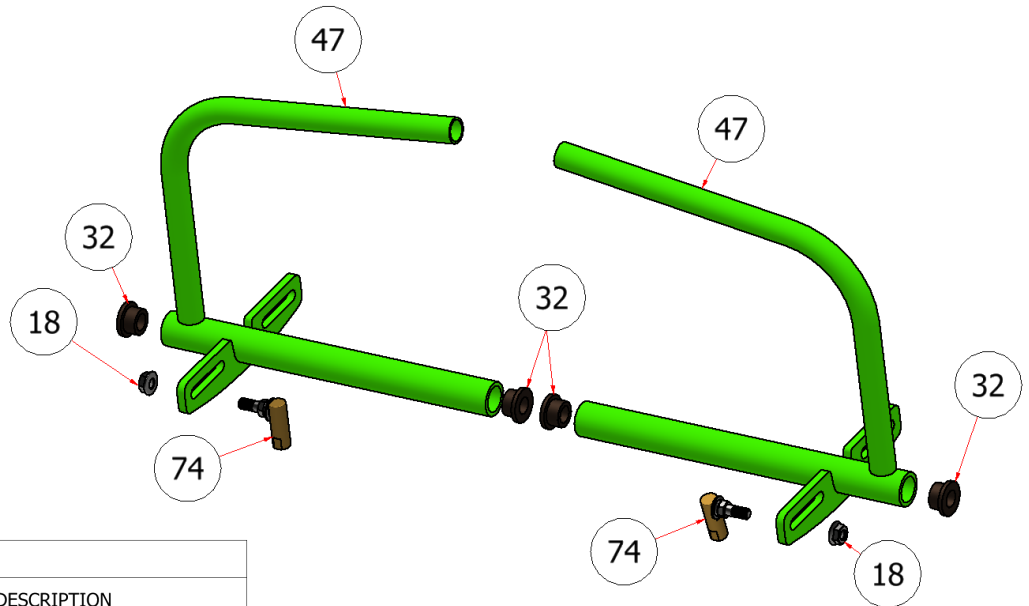

JOYSTICK ASSEMBLY

DRAWING NO. SGEV-013 REV. B

STEELGREEN MANUFACTURING™

PARTS LIST			
ITEM	QTY	PART NUMBER	DESCRIPTION
18	6	HFNC5-516S	HEX NUT, 5/16"
32	4	C60303	BUSHING, JOY STICK
47	2	W21-036	JOY STICK
74	2	C60305	STEERING ROD END, THREAD & BALL ASSY.

PARTS LIST			
ITEM	QTY	PART NUMBER	DESCRIPTION
33	1	R31012	ROD, JOY STICK
34	2	ECSS-050	E-CLIP, 1/2"