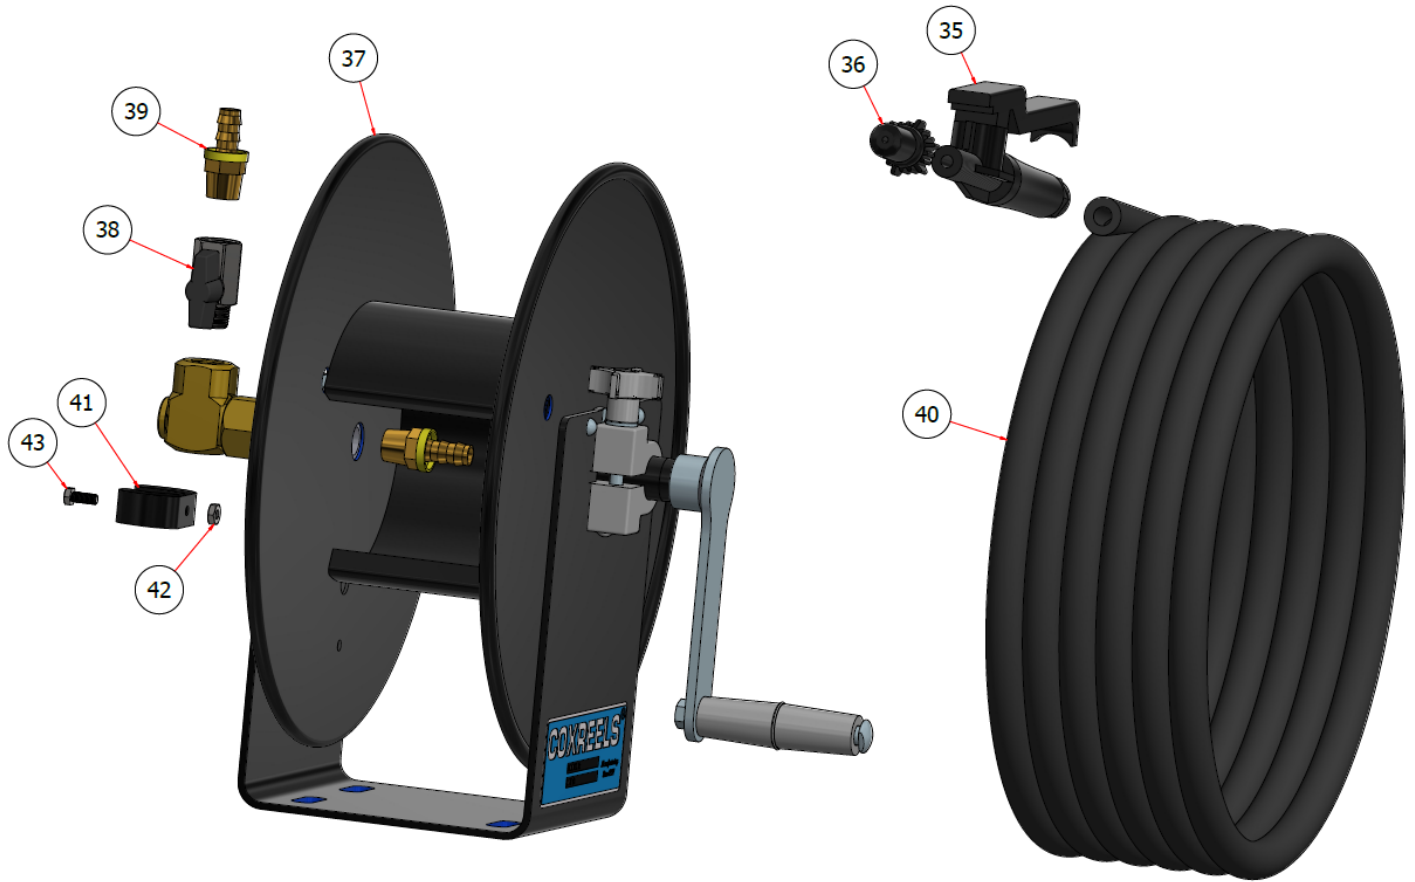

HOSE REEL ASSEMBLY

DRAWING NO. SGEV-045 REV. B

STEELGREEN
MANUFACTURING™

PARTS LIST

ITEM	QTY	PART NUMBER	DESCRIPTION
35	1	S51260	HANDLE, SPRAY
36	1	S52161	NOZZLE, SPRAY
37	1	S53001	HOSE REEL
38	1	S51277	BALL VALVE, 3/8
39	2	H84023	FITTING, HOSE REEL, 3/8 BARB, BRASS
40	1	S55006	HOSE, 3/8 X 75FT, HOSE REEL
41	1	S53018	TOOL CLIP
42	1	HFN-10-32	HEX NUT, 10-32
43	1	HFSSC-1012	BOLT, #10-32 X 1/2