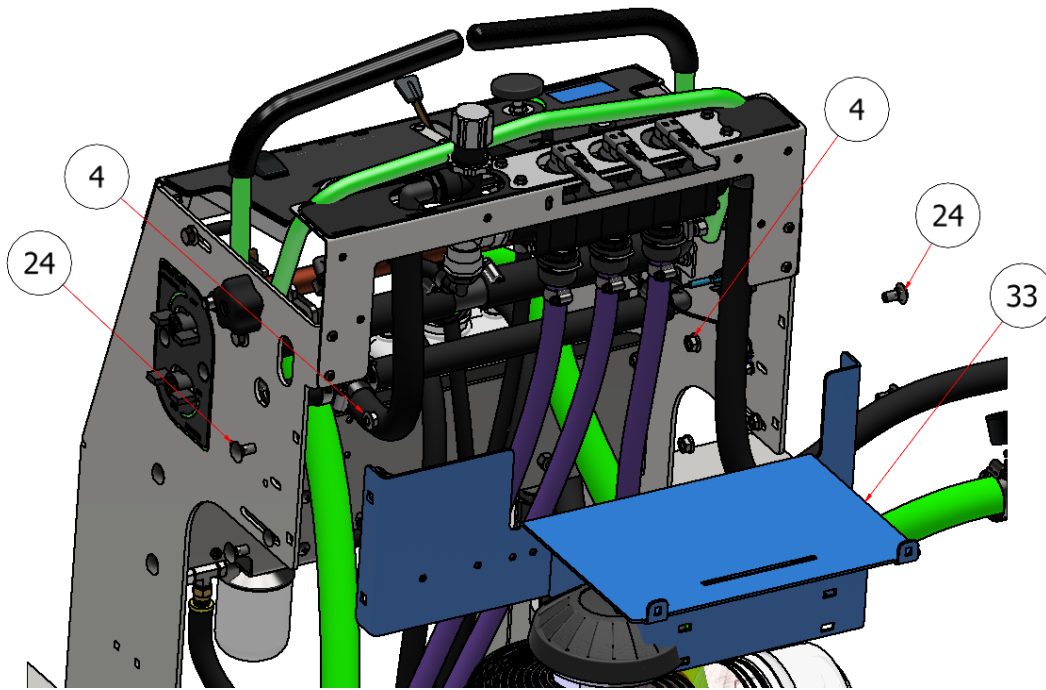

FUEL TANK SUPPORT ASSEMBLY

DRAWING NO. SGEV-047 REV. B

STEELGREEN MANUFACTURING™

PARTS LIST			
ITEM	QTY	PART NUMBER	DESCRIPTION
4	4	HFNC-38S	HEX FLANGE NUT, SS - 3/8-16
24	4	CB-3834SS	CARRIAGE BOLT, SS - 3/8-16 x 3/4
33	1	W21-247	FUEL TANK SUPPORT