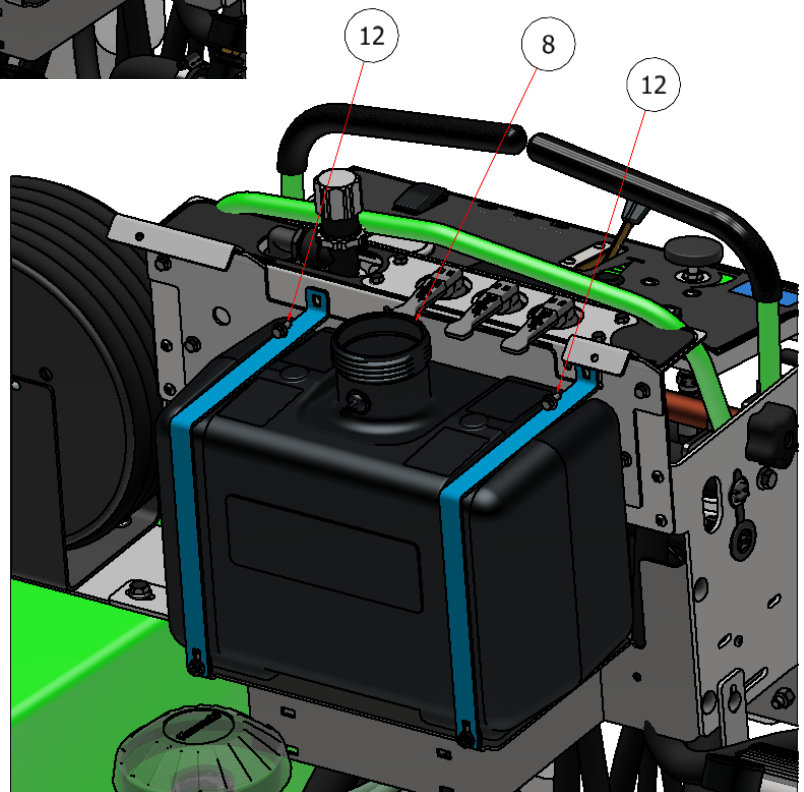

# FUEL TANK ASSEMBLY

DRAWING NO. SGEV-051 REV. B

## PARTS LIST

ITEM	QTY	PART NUMBER	DESCRIPTION
8	1	M10005-A	FUEL TANK, 5 GALLON
9	2	R21-249	SG SYMCO GAS TANK STRAP
10	2	CB-145SS	CARRIAGE BOLT, 1/4 X 1/2
11	2	HFNC-14SS	HEX FLANGE NUT, 1/4-20
12	2	HFSSC-145	HEX FLANGE BOLT, SS - 1/4-20 x 1/2