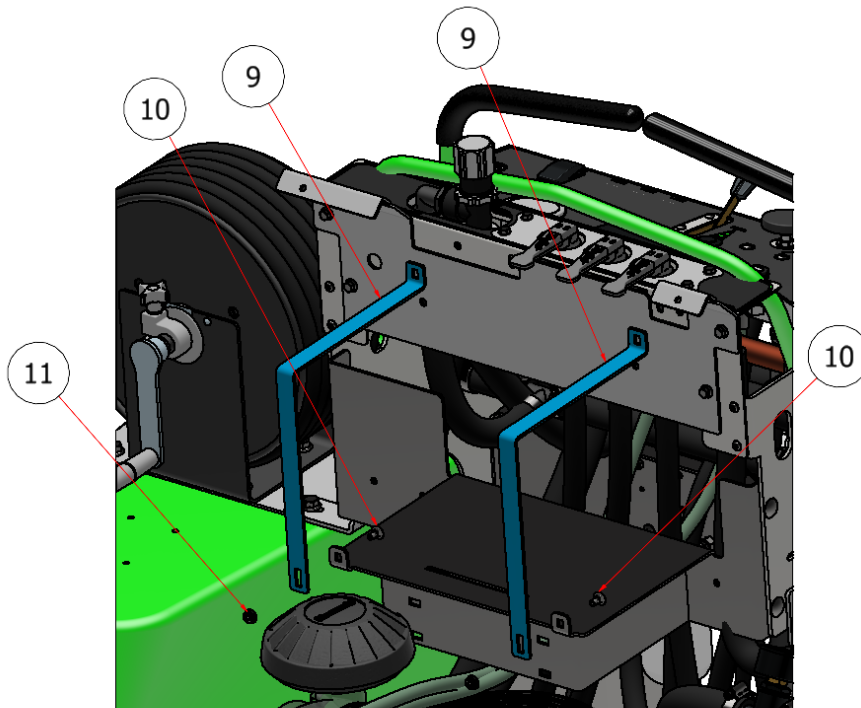

# FUEL TANK ASSEMBLY

DRAWING NO. SGEV-051 REV. B

## PARTS LIST

ITEM	QTY	PART NUMBER	DESCRIPTION
8	1	M10005-A	FUEL TANK, 5 GALLON
9	2	R21-249	SG SYMCO GAS TANK STRAP
10	2	CB-145SS	CARRIAGE BOLT, 1/4 X 1/2
11	2	HFNC-14SS	HEX FLANGE NUT, 1/4-20
12	2	HFSSC-145	HEX FLANGE BOLT, SS - 1/4-20 x 1/2