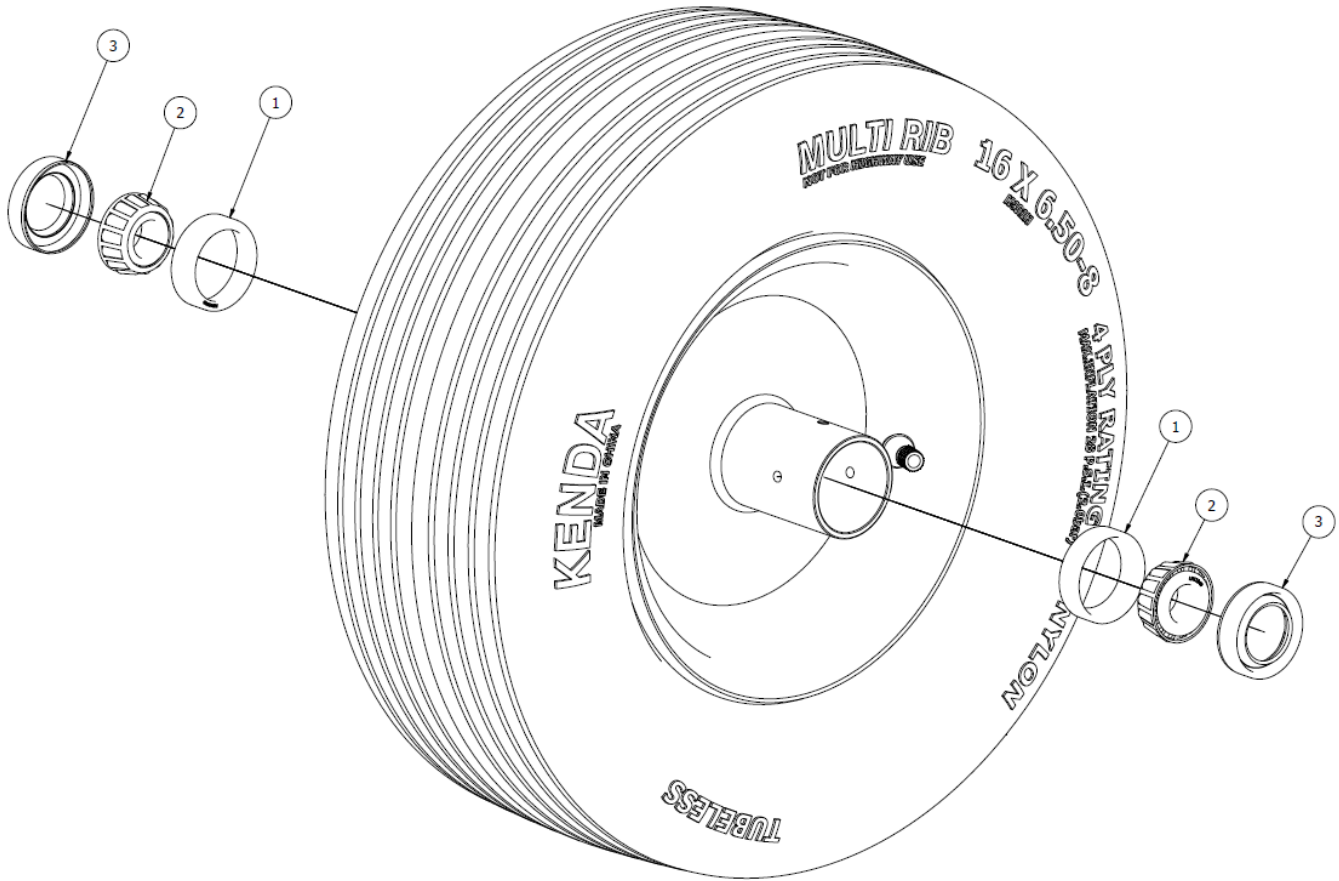

# FRONT WHEEL BEARING ASSEMBLY

DRAWING NO. SGEV-023 REV. B

PARTS LIST			
ITEM	QTY	PART NUMBER	DESCRIPTION
1	2	T90310	SEAL, GREASE
2	2	T90309	BEARING, FRONT WHEEL
3	2	T90311	RACE, FRONT WHEEL