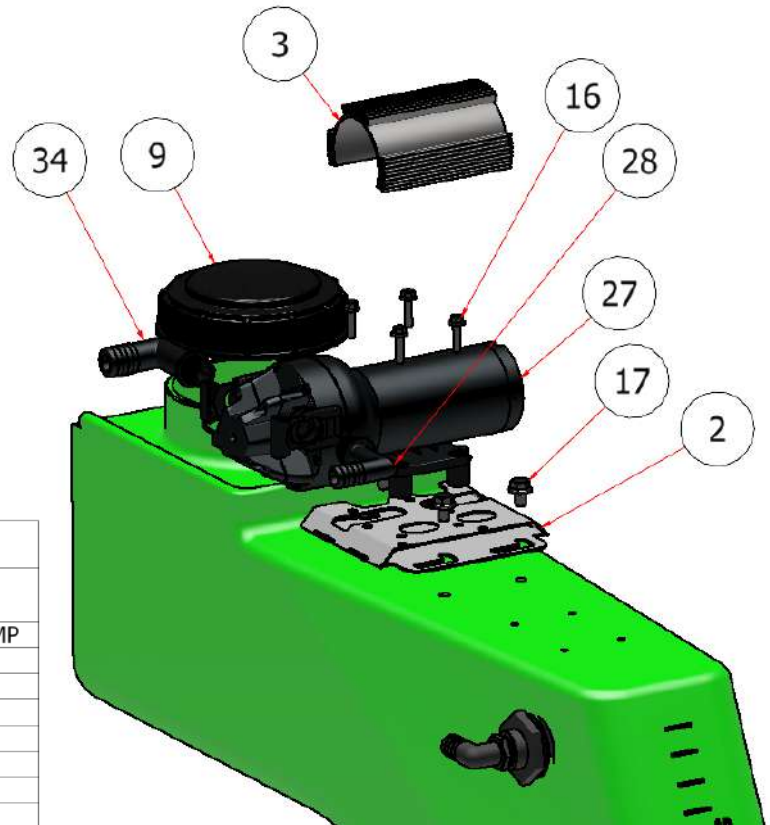

PARTS LIST SG36 RIGHT SIDE			
ITEM	QTY	PART NUMBER	DESCRIPTION
9	2	S51243	CAP, TANK

PARTS LIST SG36 LEFT SIDE			
ITEM	QTY	PART NUMBER	DESCRIPTION
2	1	W21-100	MOUNTING BRACKET, SPRAY PUMP
3	1	S54120	HEAT SINK, SPRAY PUMP
9	2	S51243	CAP, TANK
16	4	HFSSC-141	HEX FLANGE BOLT, 1/4 X 1
17	4	HFSSC-3812	HEX FLANGE BOLT, 3/8 X 1/2
27	1	60014-FJ	SPRAY PUMP, FLOJET
28	2	20381712	PUMP FITTING, FLOJET, 3/4
34	1	20381713	PUMP FITTING, FLOJET, 1