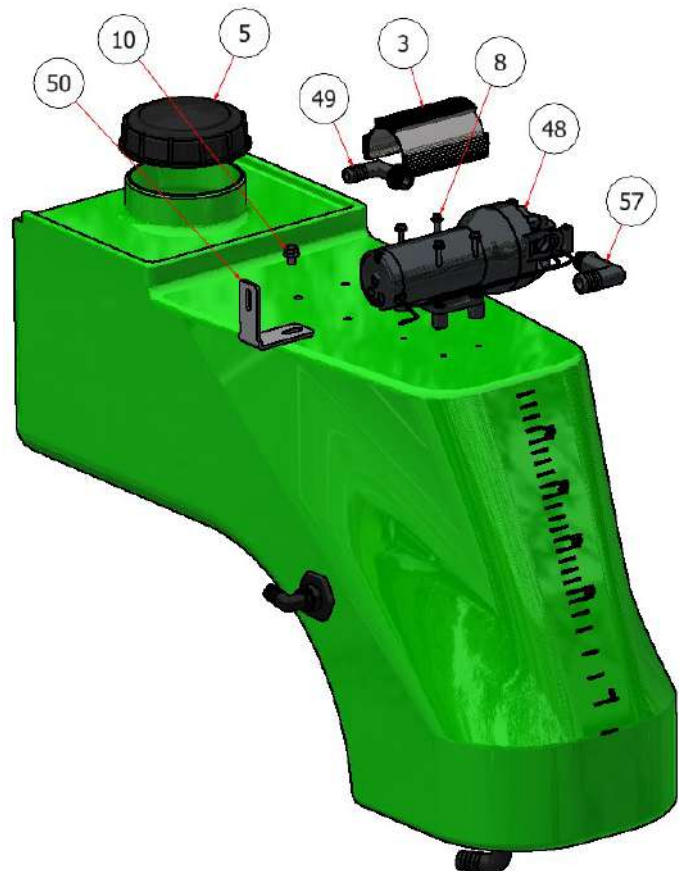

FLUID TANKS ASSEMBLY

DRAWING NO. SGEV-038 REV. A

FLUID TANKS		
ITEM	PART NUMBER	DESCRIPTION
1	M10015	FLUID TANK, 15 GALLON
2	M10025	FLUID TANK, 25 GALLON
3	M10030	FLUID TANK, 30 GALLON

PARTS LIST			
ITEM	QTY	PART NUMBER	DESCRIPTION
6	2	S52029	BARB, 3/4 MPT x 3/4 BARB 90
58	2	S51242	BULKHEAD FITTING, TANK

PARTS LIST			
ITEM	QTY	PART NUMBER	DESCRIPTION
59	2	S52201	KIT, BULKHEAD, 1

PARTS LIST SG52 RIGHT SIDE

ITEM	QTY	PART NUMBER	DESCRIPTION
10	9	HFSSC-3812	HEX FLANGE BOLT, 3/8 X 1/2
11	1	R21-077	BRACKET, HOSE REEL
50	2	R21-255	BRACKET, VIBRATION

PARTS LIST SG52 LEFT SIDE

ITEM	QTY	PART NUMBER	DESCRIPTION
3	1	S54120	HEAT SINK, SPRAY PUMP
5	2	S51243	CAP, TANK
8	4	HFSSC-141	HEX FLANGE BOLT, 1/4 X 1
10	9	HFSSC-3812	HEX FLANGE BOLT, 3/8 X 1/2
48	1	60014-FJ	SPRAY PUMP, FLOJET
49	1	20381712	PUMP FITTING, FLOJET, 3/4
50	2	R21-255	BRACKET, VIBRATION
57	1	20381713	PUMP FITTING, FLOJET, 1

PARTS LIST SG46 RIGHT SIDE

ITEM	QTY	PART NUMBER	DESCRIPTION
5	2	S51243	CAP, TANK
12	1	R21-067	SPACER, HOSE REEL BRACKET
13	3	HFSSC-1475	HEX FLANGE BOLT, 1/4 X 3/4
37	1	R21-345	HOSE REEL MOUNT, SG46
54	4	CB-3834SS	CARRIAGE BOLT, SS - 3/8-16 x 3/4
55	4	HFNCS-375S	HEX FLANGE NUT, 3/8