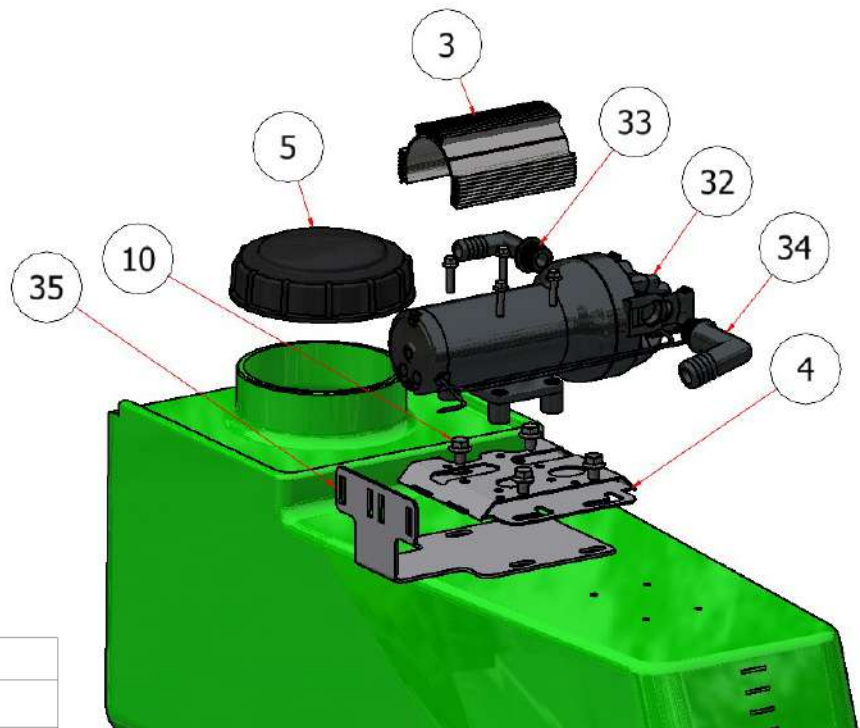

FLUID TANKS ASSEMBLY

DRAWING NO. SGEV-038 REV. A

FLUID TANKS		
ITEM	PART NUMBER	DESCRIPTION
1	M10015	FLUID TANK, 15 GALLON
2	M10025	FLUID TANK, 25 GALLON
3	M10030	FLUID TANK, 30 GALLON

PARTS LIST			
ITEM	QTY	PART NUMBER	DESCRIPTION
6	2	S52029	BARB, 3/4 MPT x 3/4 BARB 90
58	2	S51242	BULKHEAD FITTING, TANK

PARTS LIST			
ITEM	QTY	PART NUMBER	DESCRIPTION
59	2	S52201	KIT, BULKHEAD, 1

PARTS LIST SG52 RIGHT SIDE

ITEM	QTY	PART NUMBER	DESCRIPTION
10	9	HFSSC-3812	HEX FLANGE BOLT, 3/8 X 1/2
11	1	R21-077	BRACKET, HOSE REEL
50	2	R21-255	BRACKET, VIBRATION

PARTS LIST SG52 LEFT SIDE

ITEM	QTY	PART NUMBER	DESCRIPTION
3	1	S54120	HEAT SINK, SPRAY PUMP
5	2	S51243	CAP, TANK
8	4	HFSSC-141	HEX FLANGE BOLT, 1/4 X 1
10	9	HFSSC-3812	HEX FLANGE BOLT, 3/8 X 1/2
48	1	60014-FJ	SPRAY PUMP, FLOJET
49	1	20381712	PUMP FITTING, FLOJET, 3/4
50	2	R21-255	BRACKET, VIBRATION
57	1	20381713	PUMP FITTING, FLOJET, 1

PARTS LIST SG46 RIGHT SIDE

ITEM	QTY	PART NUMBER	DESCRIPTION
5	2	S51243	CAP, TANK
12	1	R21-067	SPACER, HOSE REEL BRACKET
13	3	HFSSC-1475	HEX FLANGE BOLT, 1/4 X 3/4
37	1	R21-345	HOSE REEL MOUNT, SG46
54	4	CB-3834SS	CARRIAGE BOLT, SS - 3/8-16 x 3/4
55	4	HFNCS-375S	HEX FLANGE NUT, 3/8