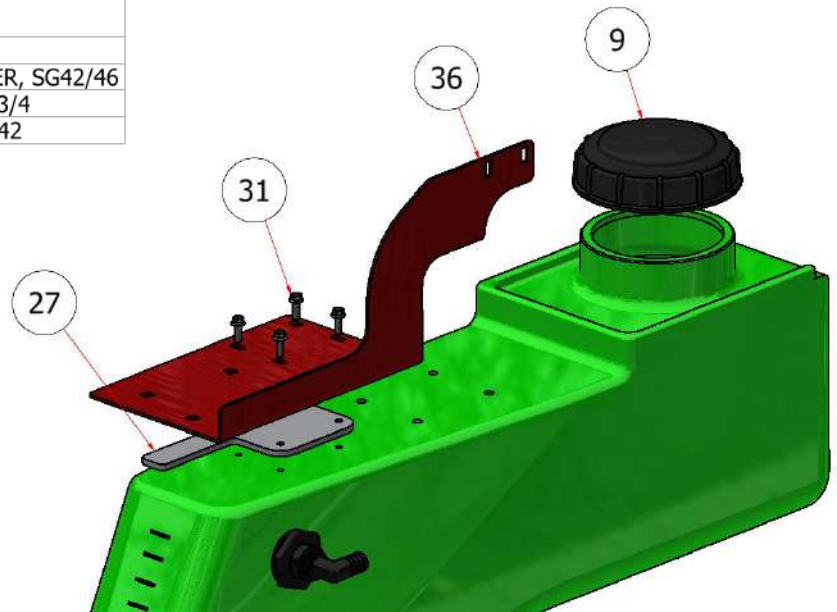

PARTS LIST SG42 RIGHT SIDE			
ITEM	QTY	PART NUMBER	DESCRIPTION
9	2	S51243	CAP, TANK
27	1	R21-067	HOSE REEL MOUNT SPACER, SG42/46
31	4	HFSSC-1475	HEX FLANGE BOLT, 1/4 X 3/4
36	1	R21-259	BRACKET, HOSE REEL, SG42

PARTS LIST SG42 LEFT SIDE			
ITEM	QTY	PART NUMBER	DESCRIPTION
2	1	W21-100	MOUNTING BRACKET, SPRAY PUMP
3	1	S54120	HEAT SINK, SPRAY PUMP
9	2	S51243	CAP, TANK
17	4	HFSSC-141	HEX FLANGE BOLT, 1/4 X 1
18	4	HFSSC-3812	HEX FLANGE BOLT, 3/8 X 1/2
32	1	60014-FJ	SPRAY PUMP, FLOJET
33	1	20381712	PUMP FITTING, FLOJET, 3/4
34	1	20381713	PUMP FITTING, FLOJET, 1