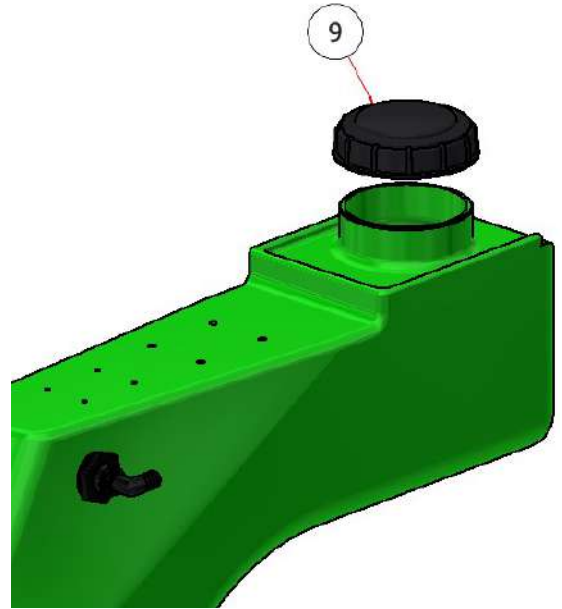

PARTS LIST SG36 RIGHT SIDE			
ITEM	QTY	PART NUMBER	DESCRIPTION
9	2	S51243	CAP, TANK

PARTS LIST SG36 LEFT SIDE			
ITEM	QTY	PART NUMBER	DESCRIPTION
2	1	W21-100	MOUNTING BRACKET, SPRAY PUMP
3	1	S54120	HEAT SINK, SPRAY PUMP
9	2	S51243	CAP, TANK
16	4	HFSSC-141	HEX FLANGE BOLT, 1/4 X 1
17	4	HFSSC-3812	HEX FLANGE BOLT, 3/8 X 1/2
27	1	60014-FJ	SPRAY PUMP, FLOJET
28	2	20381712	PUMP FITTING, FLOJET, 3/4
34	1	20381713	PUMP FITTING, FLOJET, 1