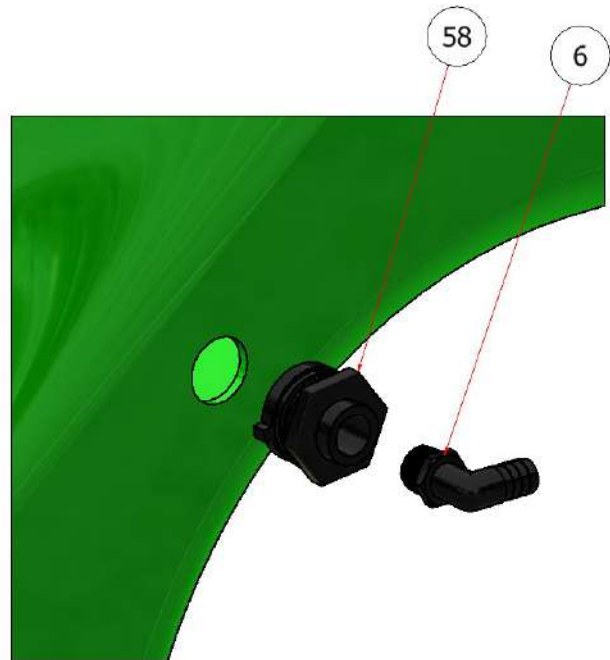

FLUID TANKS ASSEMBLY

DRAWING NO. SGEV-038 REV. A

FLUID TANKS		
ITEM	PART NUMBER	DESCRIPTION
1	M10015	FLUID TANK, 15 GALLON
2	M10025	FLUID TANK, 25 GALLON
3	M10030	FLUID TANK, 30 GALLON

PARTS LIST			
ITEM	QTY	PART NUMBER	DESCRIPTION
6	2	S52029	BARB, 3/4 MPT x 3/4 BARB 90
58	2	S51242	BULKHEAD FITTING, TANK

PARTS LIST			
ITEM	QTY	PART NUMBER	DESCRIPTION
59	2	S52201	KIT, BULKHEAD, 1

PARTS LIST SG52 RIGHT SIDE

ITEM	QTY	PART NUMBER	DESCRIPTION
10	9	HFSSC-3812	HEX FLANGE BOLT, 3/8 X 1/2
11	1	R21-077	BRACKET, HOSE REEL
50	2	R21-255	BRACKET, VIBRATION

PARTS LIST SG52 LEFT SIDE

ITEM	QTY	PART NUMBER	DESCRIPTION
3	1	S54120	HEAT SINK, SPRAY PUMP
5	2	S51243	CAP, TANK
8	4	HFSSC-141	HEX FLANGE BOLT, 1/4 X 1
10	9	HFSSC-3812	HEX FLANGE BOLT, 3/8 X 1/2
48	1	60014-FJ	SPRAY PUMP, FLOJET
49	1	20381712	PUMP FITTING, FLOJET, 3/4
50	2	R21-255	BRACKET, VIBRATION
57	1	20381713	PUMP FITTING, FLOJET, 1

PARTS LIST SG46 RIGHT SIDE

ITEM	QTY	PART NUMBER	DESCRIPTION
5	2	S51243	CAP, TANK
12	1	R21-067	SPACER, HOSE REEL BRACKET
13	3	HFSSC-1475	HEX FLANGE BOLT, 1/4 X 3/4
37	1	R21-345	HOSE REEL MOUNT, SG46
54	4	CB-3834SS	CARRIAGE BOLT, SS - 3/8-16 x 3/4
55	4	HFNCS-375S	HEX FLANGE NUT, 3/8