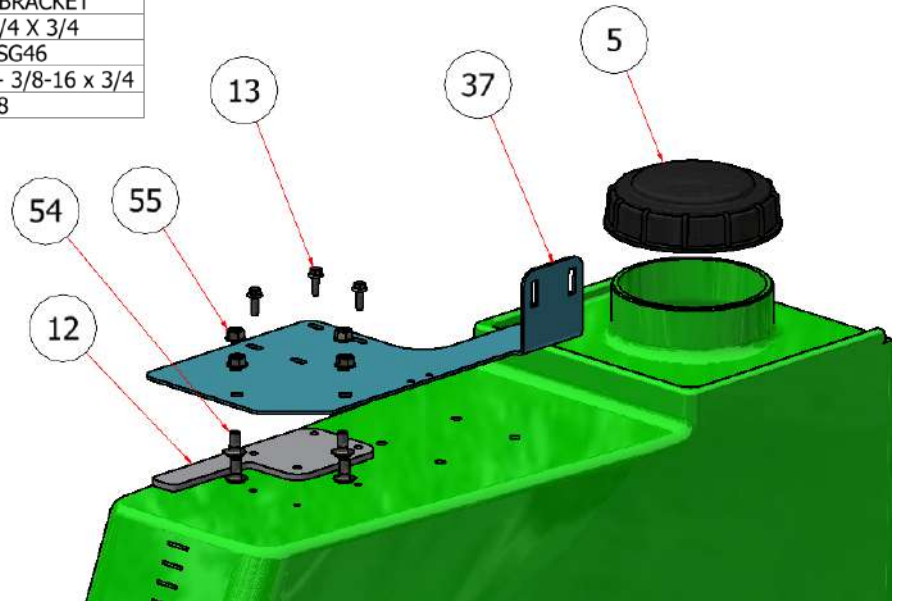

PARTS LIST SG46 RIGHT SIDE

ITEM	QTY	PART NUMBER	DESCRIPTION
5	2	S51243	CAP, TANK
12	1	R21-067	SPACER, HOSE REEL BRACKET
13	3	HFSSC-1475	HEX FLANGE BOLT, 1/4 X 3/4
37	1	R21-345	HOSE REEL MOUNT, SG46
54	4	CB-3834SS	CARRIAGE BOLT, SS - 3/8-16 x 3/4
55	4	HFNCS-375S	HEX FLANGE NUT, 3/8

PARTS LIST

ITEM	QTY	PART NUMBER	DESCRIPTION
3	1	S54120	HEAT SINK, SPRAY PUMP
4	1	W21-100	MOUNTING BRACKET, SPRAY PUMP
5	2	S51243	CAP, TANK
10	7	HFSSC-3812	HEX FLANGE BOLT, 3/8 X 1/2
32	1	60014-FJ	SPRAY PUMP, FLOJET
33	1	20381712	PUMP FITTING, FLOJET, 3/4
34	1	20381713	PUMP FITTING, FLOJET, 1
35	1	R21-346	SUPPORT, 25 GAL. TANK, SG46