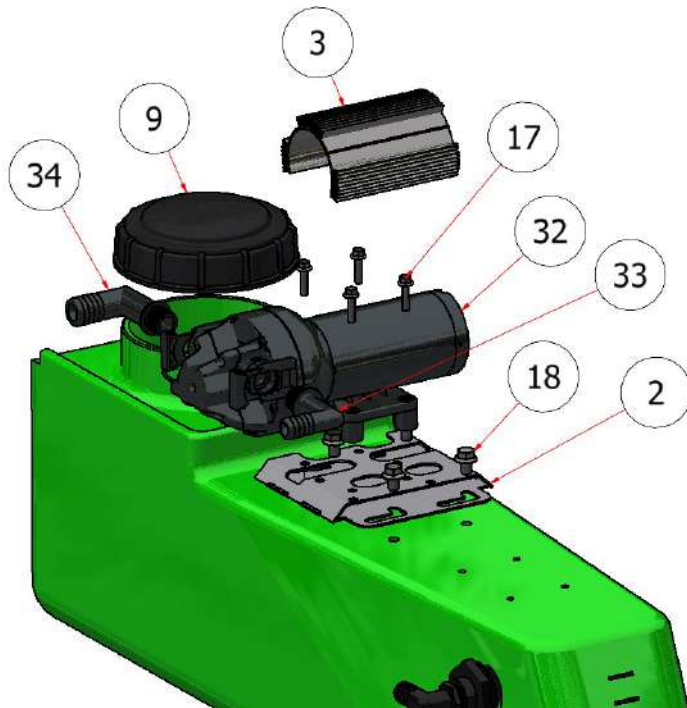

PARTS LIST SG42 RIGHT SIDE			
ITEM	QTY	PART NUMBER	DESCRIPTION
9	2	S51243	CAP, TANK
27	1	R21-067	HOSE REEL MOUNT SPACER, SG42/46
31	4	HFSSC-1475	HEX FLANGE BOLT, 1/4 X 3/4
36	1	R21-259	BRACKET, HOSE REEL, SG42

PARTS LIST SG42 LEFT SIDE			
ITEM	QTY	PART NUMBER	DESCRIPTION
2	1	W21-100	MOUNTING BRACKET, SPRAY PUMP
3	1	S54120	HEAT SINK, SPRAY PUMP
9	2	S51243	CAP, TANK
17	4	HFSSC-141	HEX FLANGE BOLT, 1/4 X 1
18	4	HFSSC-3812	HEX FLANGE BOLT, 3/8 X 1/2
32	1	60014-FJ	SPRAY PUMP, FLOJET
33	1	20381712	PUMP FITTING, FLOJET, 3/4
34	1	20381713	PUMP FITTING, FLOJET, 1