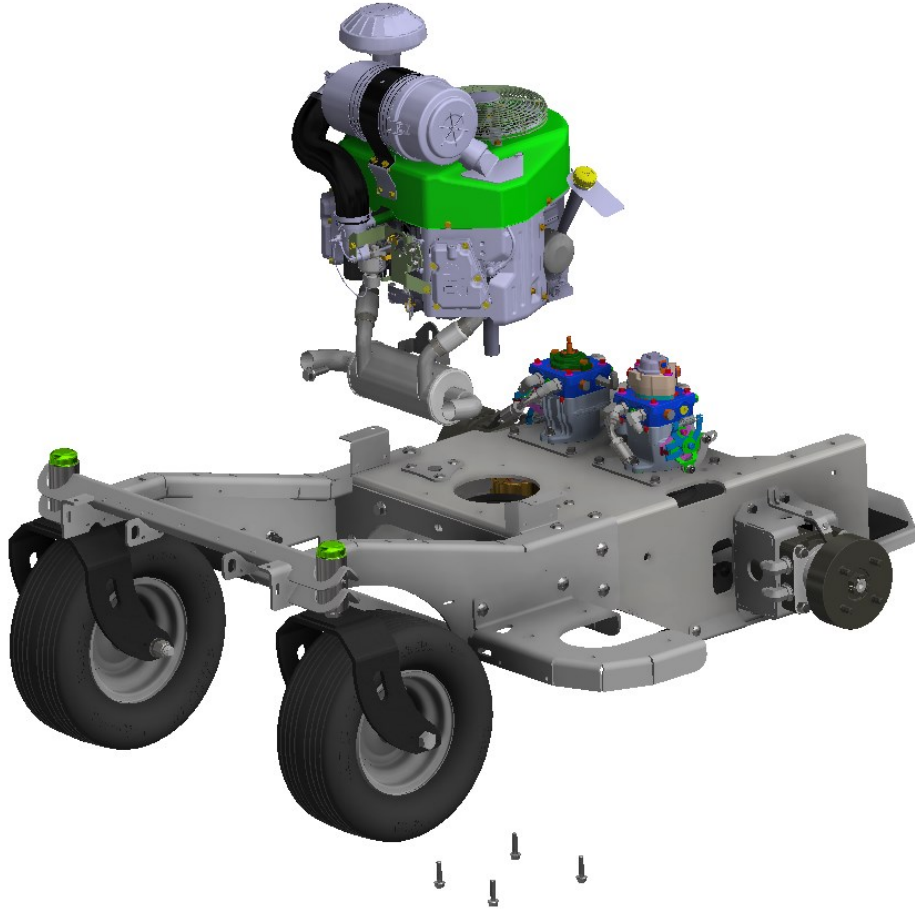

# ENGINE INSTALL ASSEMBLY

DRAWING NO. SGEV-032 REV. B

**STEELGREEN**  
MANUFACTURING™

PARTS LIST			
ITEM	QTY	PART NUMBER	DESCRIPTION
11	4	HFSSC-3815	HEX BOLT, 3/8 X 1-1/2