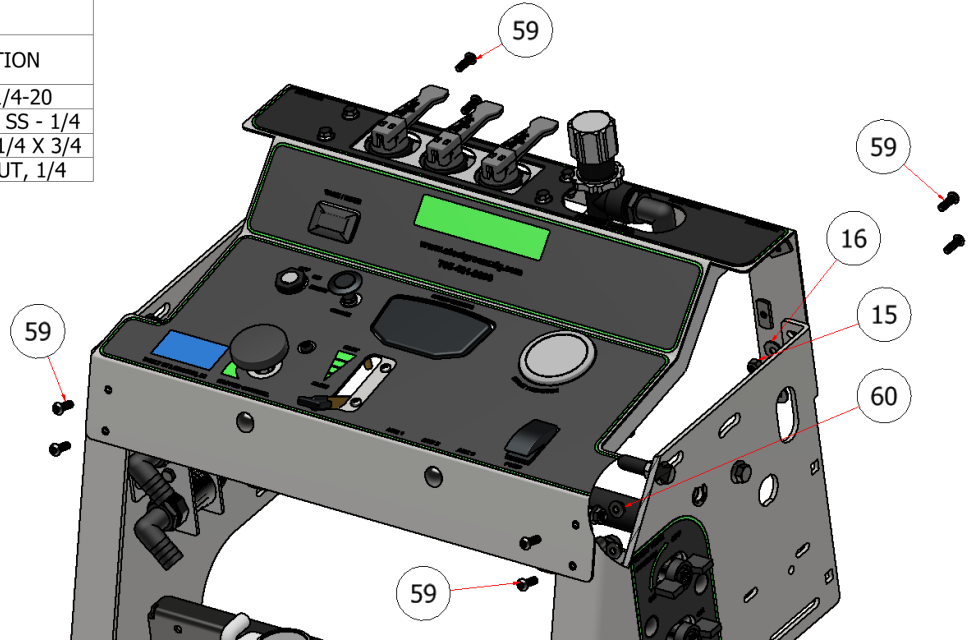

# DASH PANEL & SPEEDBAR ASSEMBLY

DRAWING NO. SGEV-012 REV. B

PARTS LIST			
ITEM	QTY	PART NUMBER	DESCRIPTION
15	11	SSNNC-14	NYLOCK, SS - 1/4-20
16	19	FWSS-14	FLAT WASHER, SS - 1/4
59	10	PTSS-1434	STAR SCREW, 1/4 X 3/4
60	7	HFNCS-14S	HEX FLANGE NUT, 1/4

PARTS LIST			
ITEM	QTY	PART NUMBER	DESCRIPTION
1	14	HFNCS-38S	HEX FLANGE NUT, SS - 3/8-16
2	6	HFSSC-3815	HEX FLANGE BOLT, 3/8 X 1.5
3	2	SSNNC-38	NYLOCK, SS - 3/8-16
31	1	R31022	SPEED BAR