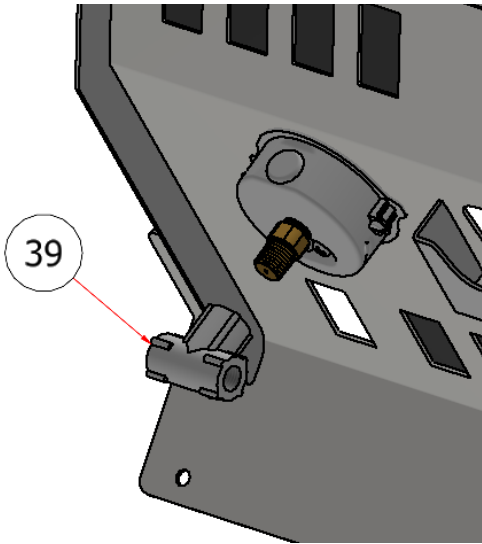

DASH PANEL ASSEMBLY

DRAWING NO. SGEV-011 REV. B

STEELGREEN
MANUFACTURING™

PARTS LIST			
ITEM	QTY	PART NUMBER	DESCRIPTION
48	2	C60336	DECAL, MAIN DASH
49	2	C60337	ELECTRIC DASH PANEL
56	1	W21-152	T-JET MANIFOLD CONTROL PANEL
57	1	C60338	DECAL, VAVLE AND CABLE

PARTS LIST			
ITEM	QTY	PART NUMBER	DESCRIPTION
26	6	CB-51634	CARRIAGE BOLT, SS - 5/16-18 x 3/4
118	0	SSNC-516	NYLOCK, SS - 5/16-18

PARTS LIST

ITEM	QTY	PART NUMBER	DESCRIPTION
39	1	S52003	TEE FITTING, 1/4 FEMALE
40	2	S52021	ELBOW, 90, 1/4 NPT X 3/8 BARB
117	1	S51235-D	PRESSURE GAUGE, 100PSI

PARTS LIST			
ITEM	QTY	PART NUMBER	DESCRIPTION
15	11	SSNNC-14	NYLOCK, SS - 1/4-20
16	19	FWSS-14	FLAT WASHER, SS - 1/4
58	1	R21-159	T-JET MANIFOLD CONTROL PANEL COVER
100	1	K10030	TEE JET MANIFOLD
111	4	HFSSC-1475	HEX FLANGE BOLT, 1/4 X 3/4

PARTS LIST			
ITEM	QTY	PART NUMBER	DESCRIPTION
6	1	E40011	TACHOMETER

PARTS LIST

ITEM	QTY	PART NUMBER	DESCRIPTION
5	1	E40010	SPEEDOMETER
7	1	E40215	KEY SWITCH
9	1	E40215 NUT	KEY SWITCH NUT
65	2	FSW-10	FLAT WASHER, SS-10
66	2	SHMSS-407010	ALLEN SCREW, 40 X 70 X 10