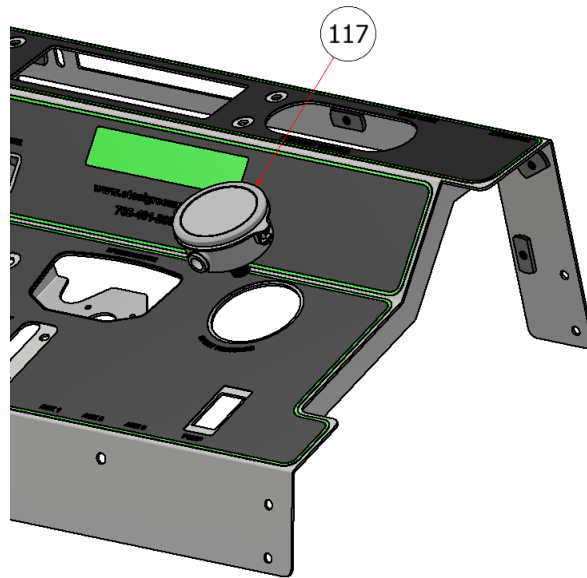

DASH PANEL ASSEMBLY

DRAWING NO. SGEV-011 REV. B

STEELGREEN
MANUFACTURING™

PARTS LIST			
ITEM	QTY	PART NUMBER	DESCRIPTION
48	2	C60336	DECAL, MAIN DASH
49	2	C60337	ELECTRIC DASH PANEL
56	1	W21-152	T-JET MANIFOLD CONTROL PANEL
57	1	C60338	DECAL, VAVLE AND CABLE

PARTS LIST			
ITEM	QTY	PART NUMBER	DESCRIPTION
26	6	CB-51634	CARRIAGE BOLT, SS - 5/16-18 x 3/4
118	0	SSNC-516	NYLOCK, SS - 5/16-18

PARTS LIST

ITEM	QTY	PART NUMBER	DESCRIPTION
39	1	S52003	TEE FITTING, 1/4 FEMALE
40	2	S52021	ELBOW, 90, 1/4 NPT X 3/8 BARB
117	1	S51235-D	PRESSURE GAUGE, 100PSI

PARTS LIST			
ITEM	QTY	PART NUMBER	DESCRIPTION
15	11	SSNNC-14	NYLOCK, SS - 1/4-20
16	19	FWSS-14	FLAT WASHER, SS - 1/4
58	1	R21-159	T-JET MANIFOLD CONTROL PANEL COVER
100	1	K10030	TEE JET MANIFOLD
111	4	HFSSC-1475	HEX FLANGE BOLT, 1/4 X 3/4

PARTS LIST			
ITEM	QTY	PART NUMBER	DESCRIPTION
6	1	E40011	TACHOMETER

PARTS LIST

ITEM	QTY	PART NUMBER	DESCRIPTION
5	1	E40010	SPEEDOMETER
7	1	E40215	KEY SWITCH
9	1	E40215 NUT	KEY SWITCH NUT
65	2	FSW-10	FLAT WASHER, SS-10
66	2	SHMSS-407010	ALLEN SCREW, 40 X 70 X 10