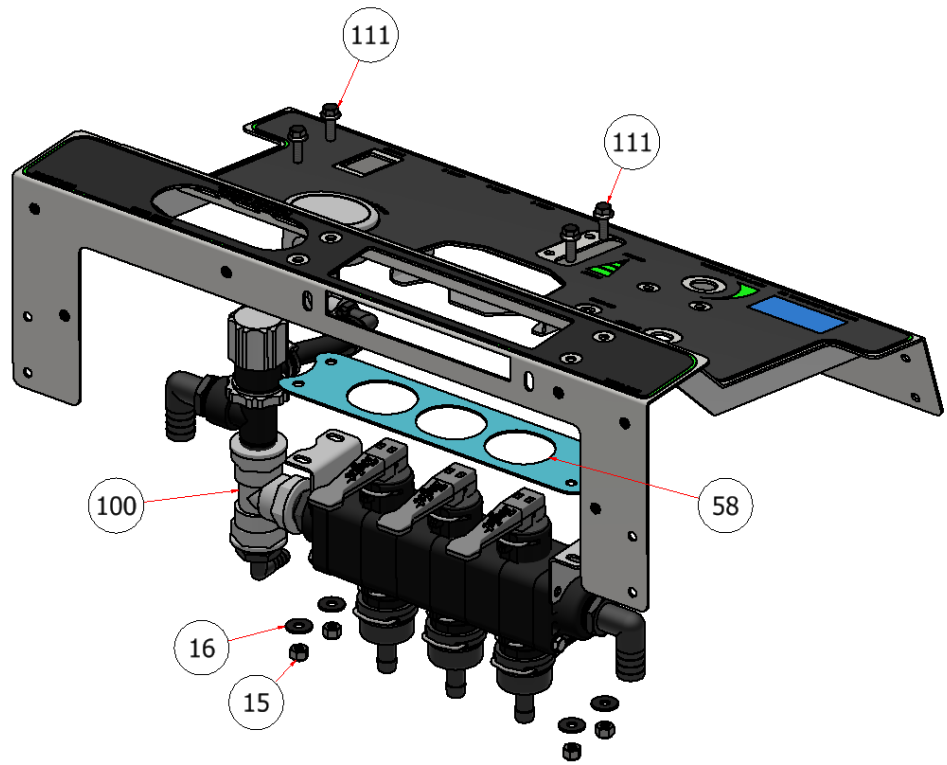

DASH PANEL ASSEMBLY

DRAWING NO. SGEV-011 REV. B

STEELGREEN
MANUFACTURING™

PARTS LIST			
ITEM	QTY	PART NUMBER	DESCRIPTION
48	2	C60336	DECAL, MAIN DASH
49	2	C60337	ELECTRIC DASH PANEL
56	1	W21-152	T-JET MANIFOLD CONTROL PANEL
57	1	C60338	DECAL, VAVLE AND CABLE

PARTS LIST			
ITEM	QTY	PART NUMBER	DESCRIPTION
26	6	CB-51634	CARRIAGE BOLT, SS - 5/16-18 x 3/4
118	0	SSNC-516	NYLOCK, SS - 5/16-18

PARTS LIST

ITEM	QTY	PART NUMBER	DESCRIPTION
39	1	S52003	TEE FITTING, 1/4 FEMALE
40	2	S52021	ELBOW, 90, 1/4 NPT X 3/8 BARB
117	1	S51235-D	PRESSURE GAUGE, 100PSI

PARTS LIST			
ITEM	QTY	PART NUMBER	DESCRIPTION
15	11	SSNNC-14	NYLOCK, SS - 1/4-20
16	19	FWSS-14	FLAT WASHER, SS - 1/4
58	1	R21-159	T-JET MANIFOLD CONTROL PANEL COVER
100	1	K10030	TEE JET MANIFOLD
111	4	HFSSC-1475	HEX FLANGE BOLT, 1/4 X 3/4

PARTS LIST			
ITEM	QTY	PART NUMBER	DESCRIPTION
6	1	E40011	TACHOMETER

PARTS LIST

ITEM	QTY	PART NUMBER	DESCRIPTION
5	1	E40010	SPEEDOMETER
7	1	E40215	KEY SWITCH
9	1	E40215 NUT	KEY SWITCH NUT
65	2	FSW-10	FLAT WASHER, SS-10
66	2	SHMSS-407010	ALLEN SCREW, 40 X 70 X 10