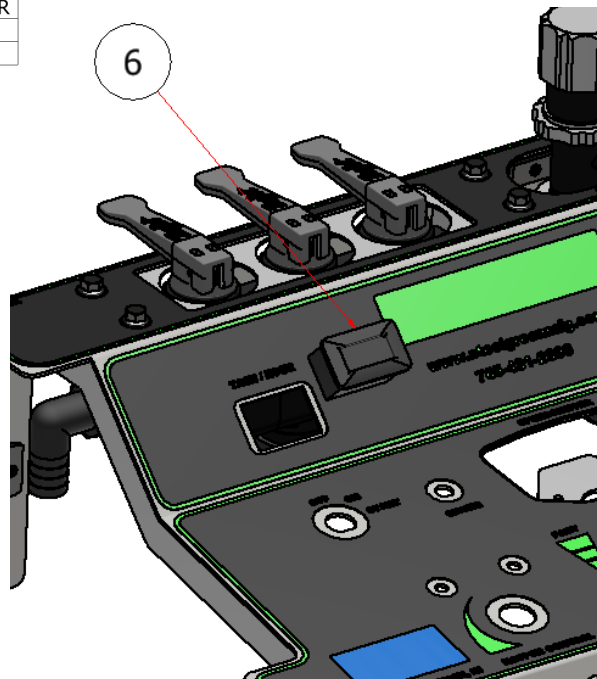

DASH PANEL ASSEMBLY

DRAWING NO. SGEV-011 REV. B

STEELGREEN
MANUFACTURING™

PARTS LIST			
ITEM	QTY	PART NUMBER	DESCRIPTION
48	2	C60336	DECAL, MAIN DASH
49	2	C60337	ELECTRIC DASH PANEL
56	1	W21-152	T-JET MANIFOLD CONTROL PANEL
57	1	C60338	DECAL, VAVLE AND CABLE

PARTS LIST			
ITEM	QTY	PART NUMBER	DESCRIPTION
26	6	CB-51634	CARRIAGE BOLT, SS - 5/16-18 x 3/4
118	0	SSNC-516	NYLOCK, SS - 5/16-18

PARTS LIST

ITEM	QTY	PART NUMBER	DESCRIPTION
39	1	S52003	TEE FITTING, 1/4 FEMALE
40	2	S52021	ELBOW, 90, 1/4 NPT X 3/8 BARB
117	1	S51235-D	PRESSURE GAUGE, 100PSI

PARTS LIST			
ITEM	QTY	PART NUMBER	DESCRIPTION
15	11	SSNNC-14	NYLOCK, SS - 1/4-20
16	19	FWSS-14	FLAT WASHER, SS - 1/4
58	1	R21-159	T-JET MANIFOLD CONTROL PANEL COVER
100	1	K10030	TEE JET MANIFOLD
111	4	HFSSC-1475	HEX FLANGE BOLT, 1/4 X 3/4

PARTS LIST			
ITEM	QTY	PART NUMBER	DESCRIPTION
6	1	E40011	TACHOMETER

PARTS LIST

ITEM	QTY	PART NUMBER	DESCRIPTION
5	1	E40010	SPEEDOMETER
7	1	E40215	KEY SWITCH
9	1	E40215 NUT	KEY SWITCH NUT
65	2	FSW-10	FLAT WASHER, SS-10
66	2	SHMSS-407010	ALLEN SCREW, 40 X 70 X 10