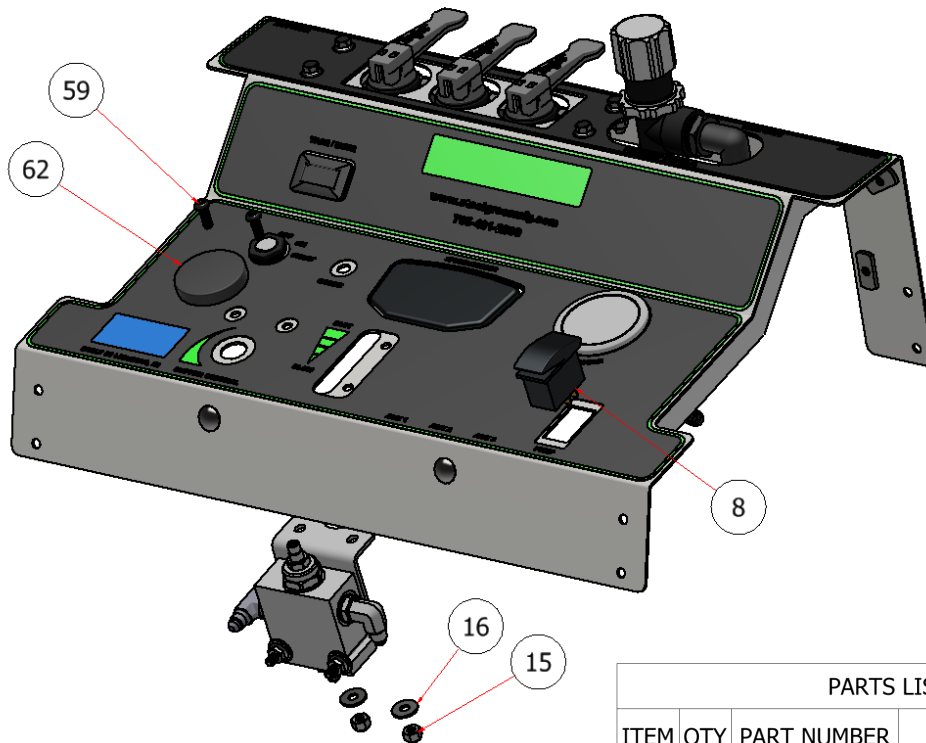

PARTS LIST			
ITEM	QTY	PART NUMBER	DESCRIPTION
26	6	CB-51634	CARRIAGE BOLT, SS - 5/16-18 x 3/4
118	0	SSNC-516	NYLOCK, SS - 5/16-18

PARTS LIST

ITEM	QTY	PART NUMBER	DESCRIPTION
39	1	S52003	TEE FITTING, 1/4 FEMALE
40	2	S52021	ELBOW, 90, 1/4 NPT X 3/8 BARB
117	1	S51235-D	PRESSURE GAUGE, 100PSI

PARTS LIST			
ITEM	QTY	PART NUMBER	DESCRIPTION
15	11	SSNNC-14	NYLOCK, SS - 1/4-20
16	19	FWSS-14	FLAT WASHER, SS - 1/4
58	1	R21-159	T-JET MANIFOLD CONTROL PANEL COVER
100	1	K10030	TEE JET MANIFOLD
111	4	HFSSC-1475	HEX FLANGE BOLT, 1/4 X 3/4

PARTS LIST			
ITEM	QTY	PART NUMBER	DESCRIPTION
6	1	E40011	TACHOMETER

PARTS LIST

ITEM	QTY	PART NUMBER	DESCRIPTION
5	1	E40010	SPEEDOMETER
7	1	E40215	KEY SWITCH
9	1	E40215 NUT	KEY SWITCH NUT
65	2	FSW-10	FLAT WASHER, SS-10
66	2	SHMSS-407010	ALLEN SCREW, 40 X 70 X 10

PARTS LIST

ITEM	QTY	PART NUMBER	DESCRIPTION
8	1	E40202	ROCKER SWITCH
15	11	SSNNC-14	NYLOCK, SS - 1/4-20
16	19	FWSS-14	FLAT WASHER, SS - 1/4
59	10	PTSS-1434	STAR SCREW, 1/4 X 3/4
62	1	H81431	VALVE KNOB