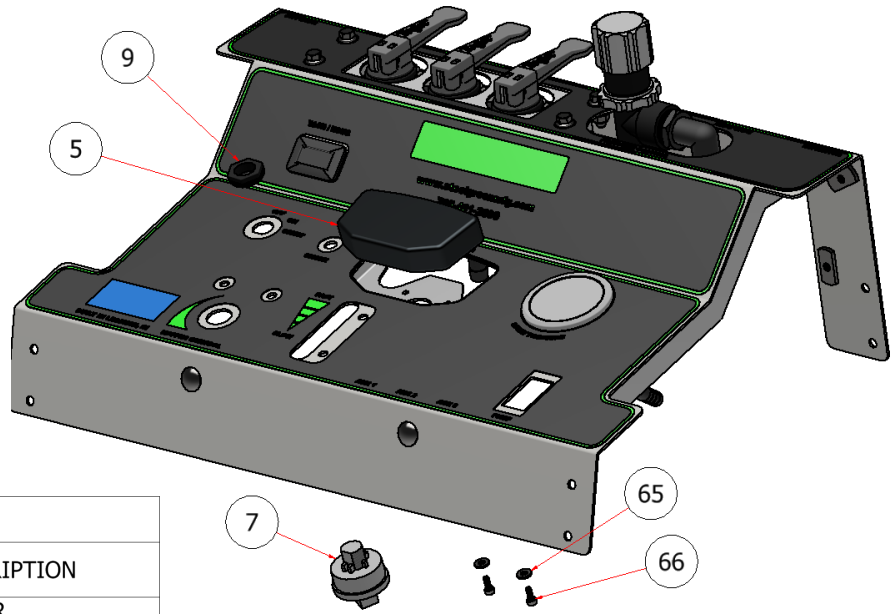

DASH PANEL ASSEMBLY

DRAWING NO. SGEV-011 REV. B

STEELGREEN
MANUFACTURING™

PARTS LIST			
ITEM	QTY	PART NUMBER	DESCRIPTION
48	2	C60336	DECAL, MAIN DASH
49	2	C60337	ELECTRIC DASH PANEL
56	1	W21-152	T-JET MANIFOLD CONTROL PANEL
57	1	C60338	DECAL, VAVLE AND CABLE

PARTS LIST			
ITEM	QTY	PART NUMBER	DESCRIPTION
26	6	CB-51634	CARRIAGE BOLT, SS - 5/16-18 x 3/4
118	0	SSNC-516	NYLOCK, SS - 5/16-18

PARTS LIST

ITEM	QTY	PART NUMBER	DESCRIPTION
39	1	S52003	TEE FITTING, 1/4 FEMALE
40	2	S52021	ELBOW, 90, 1/4 NPT X 3/8 BARB
117	1	S51235-D	PRESSURE GAUGE, 100PSI

PARTS LIST			
ITEM	QTY	PART NUMBER	DESCRIPTION
15	11	SSNNC-14	NYLOCK, SS - 1/4-20
16	19	FWSS-14	FLAT WASHER, SS - 1/4
58	1	R21-159	T-JET MANIFOLD CONTROL PANEL COVER
100	1	K10030	TEE JET MANIFOLD
111	4	HFSSC-1475	HEX FLANGE BOLT, 1/4 X 3/4

PARTS LIST			
ITEM	QTY	PART NUMBER	DESCRIPTION
6	1	E40011	TACHOMETER

PARTS LIST

ITEM	QTY	PART NUMBER	DESCRIPTION
5	1	E40010	SPEEDOMETER
7	1	E40215	KEY SWITCH
9	1	E40215 NUT	KEY SWITCH NUT
65	2	FSW-10	FLAT WASHER, SS-10
66	2	SHMSS-407010	ALLEN SCREW, 40 X 70 X 10