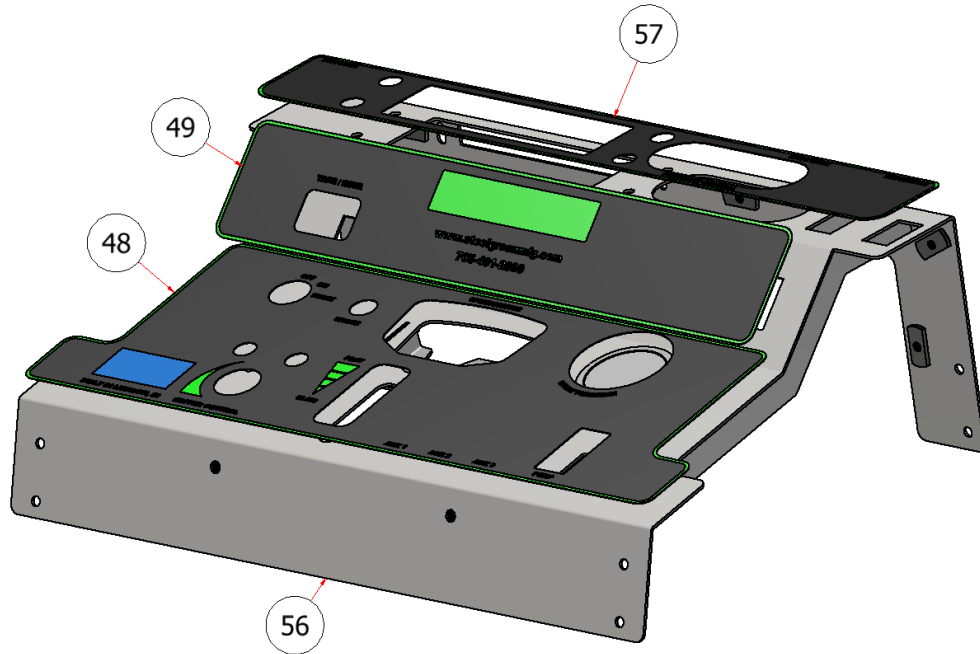

DASH PANEL ASSEMBLY

DRAWING NO. SGEV-011 REV. B

STEELGREEN
MANUFACTURING™

PARTS LIST			
ITEM	QTY	PART NUMBER	DESCRIPTION
48	2	C60336	DECAL, MAIN DASH
49	2	C60337	ELECTRIC DASH PANEL
56	1	W21-152	T-JET MANIFOLD CONTROL PANEL
57	1	C60338	DECAL, VAVLE AND CABLE

PARTS LIST			
ITEM	QTY	PART NUMBER	DESCRIPTION
26	6	CB-51634	CARRIAGE BOLT, SS - 5/16-18 x 3/4
118	0	SSNC-516	NYLOCK, SS - 5/16-18

PARTS LIST

ITEM	QTY	PART NUMBER	DESCRIPTION
39	1	S52003	TEE FITTING, 1/4 FEMALE
40	2	S52021	ELBOW, 90, 1/4 NPT X 3/8 BARB
117	1	S51235-D	PRESSURE GAUGE, 100PSI

PARTS LIST			
ITEM	QTY	PART NUMBER	DESCRIPTION
15	11	SSNNC-14	NYLOCK, SS - 1/4-20
16	19	FWSS-14	FLAT WASHER, SS - 1/4
58	1	R21-159	T-JET MANIFOLD CONTROL PANEL COVER
100	1	K10030	TEE JET MANIFOLD
111	4	HFSSC-1475	HEX FLANGE BOLT, 1/4 X 3/4

PARTS LIST			
ITEM	QTY	PART NUMBER	DESCRIPTION
6	1	E40011	TACHOMETER

PARTS LIST

ITEM	QTY	PART NUMBER	DESCRIPTION
5	1	E40010	SPEEDOMETER
7	1	E40215	KEY SWITCH
9	1	E40215 NUT	KEY SWITCH NUT
65	2	FSW-10	FLAT WASHER, SS-10
66	2	SHMSS-407010	ALLEN SCREW, 40 X 70 X 10