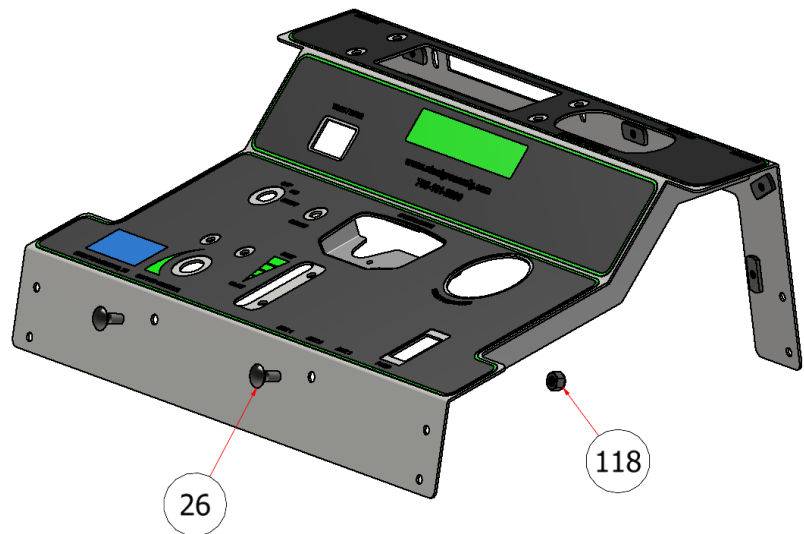

DASH PANEL ASSEMBLY

DRAWING NO. SGEV-011 REV. B

STEELGREEN
MANUFACTURING™

PARTS LIST			
ITEM	QTY	PART NUMBER	DESCRIPTION
48	2	C60336	DECAL, MAIN DASH
49	2	C60337	ELECTRIC DASH PANEL
56	1	W21-152	T-JET MANIFOLD CONTROL PANEL
57	1	C60338	DECAL, VAVLE AND CABLE

PARTS LIST			
ITEM	QTY	PART NUMBER	DESCRIPTION
26	6	CB-51634	CARRIAGE BOLT, SS - 5/16-18 x 3/4
118	0	SSNC-516	NYLOCK, SS - 5/16-18

PARTS LIST

ITEM	QTY	PART NUMBER	DESCRIPTION
39	1	S52003	TEE FITTING, 1/4 FEMALE
40	2	S52021	ELBOW, 90, 1/4 NPT X 3/8 BARB
117	1	S51235-D	PRESSURE GAUGE, 100PSI

PARTS LIST			
ITEM	QTY	PART NUMBER	DESCRIPTION
15	11	SSNNC-14	NYLOCK, SS - 1/4-20
16	19	FWSS-14	FLAT WASHER, SS - 1/4
58	1	R21-159	T-JET MANIFOLD CONTROL PANEL COVER
100	1	K10030	TEE JET MANIFOLD
111	4	HFSSC-1475	HEX FLANGE BOLT, 1/4 X 3/4

PARTS LIST			
ITEM	QTY	PART NUMBER	DESCRIPTION
6	1	E40011	TACHOMETER

PARTS LIST

ITEM	QTY	PART NUMBER	DESCRIPTION
5	1	E40010	SPEEDOMETER
7	1	E40215	KEY SWITCH
9	1	E40215 NUT	KEY SWITCH NUT
65	2	FSW-10	FLAT WASHER, SS-10
66	2	SHMSS-407010	ALLEN SCREW, 40 X 70 X 10