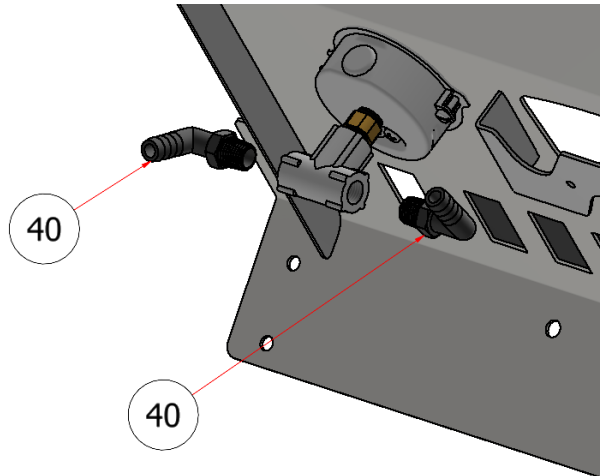

DASH PANEL ASSEMBLY

DRAWING NO. SGEV-011 REV. B

STEELGREEN
MANUFACTURING™

PARTS LIST			
ITEM	QTY	PART NUMBER	DESCRIPTION
48	2	C60336	DECAL, MAIN DASH
49	2	C60337	ELECTRIC DASH PANEL
56	1	W21-152	T-JET MANIFOLD CONTROL PANEL
57	1	C60338	DECAL, VAVLE AND CABLE

PARTS LIST			
ITEM	QTY	PART NUMBER	DESCRIPTION
26	6	CB-51634	CARRIAGE BOLT, SS - 5/16-18 x 3/4
118	0	SSNC-516	NYLOCK, SS - 5/16-18

PARTS LIST

ITEM	QTY	PART NUMBER	DESCRIPTION
39	1	S52003	TEE FITTING, 1/4 FEMALE
40	2	S52021	ELBOW, 90, 1/4 NPT X 3/8 BARB
117	1	S51235-D	PRESSURE GAUGE, 100PSI

PARTS LIST			
ITEM	QTY	PART NUMBER	DESCRIPTION
15	11	SSNNC-14	NYLOCK, SS - 1/4-20
16	19	FWSS-14	FLAT WASHER, SS - 1/4
58	1	R21-159	T-JET MANIFOLD CONTROL PANEL COVER
100	1	K10030	TEE JET MANIFOLD
111	4	HFSSC-1475	HEX FLANGE BOLT, 1/4 X 3/4

PARTS LIST			
ITEM	QTY	PART NUMBER	DESCRIPTION
6	1	E40011	TACHOMETER

PARTS LIST

ITEM	QTY	PART NUMBER	DESCRIPTION
5	1	E40010	SPEEDOMETER
7	1	E40215	KEY SWITCH
9	1	E40215 NUT	KEY SWITCH NUT
65	2	FSW-10	FLAT WASHER, SS-10
66	2	SHMSS-407010	ALLEN SCREW, 40 X 70 X 10