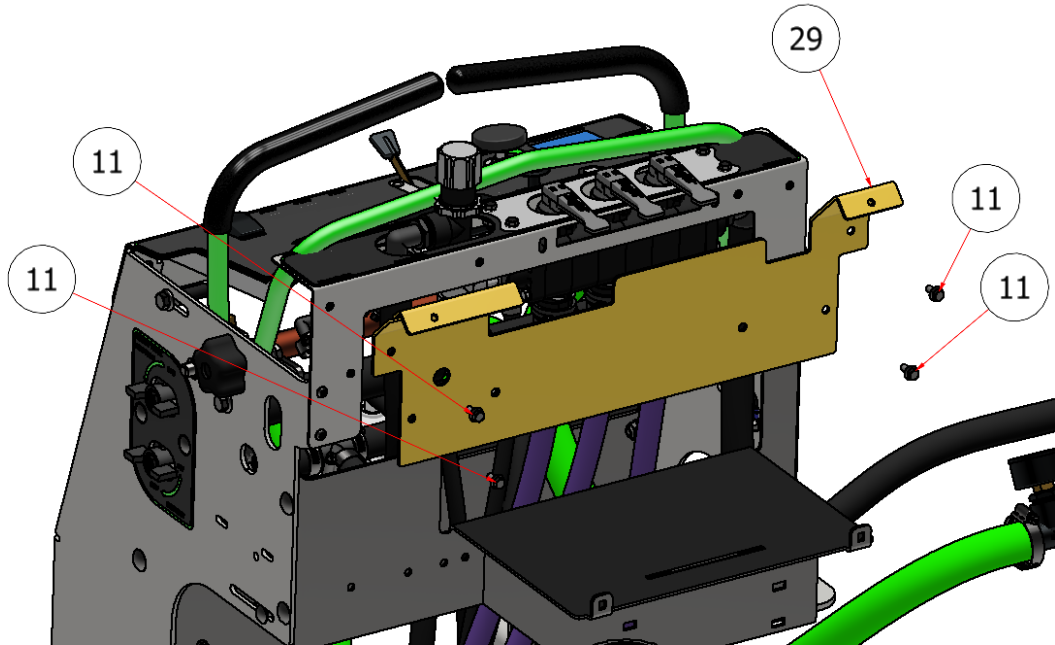

DASH FRONT COVER ASSEMBLY

DRAWING NO. SGEV-046 REV. B

STEELGREEN MANUFACTURING™

PARTS LIST			
ITEM	QTY	PART NUMBER	DESCRIPTION
11	10	HFSSC-145	HEX FLANGE BOLT, SS - 1/4-20 x 1/2
29	1	R21-079	SG CABLE MOUNT