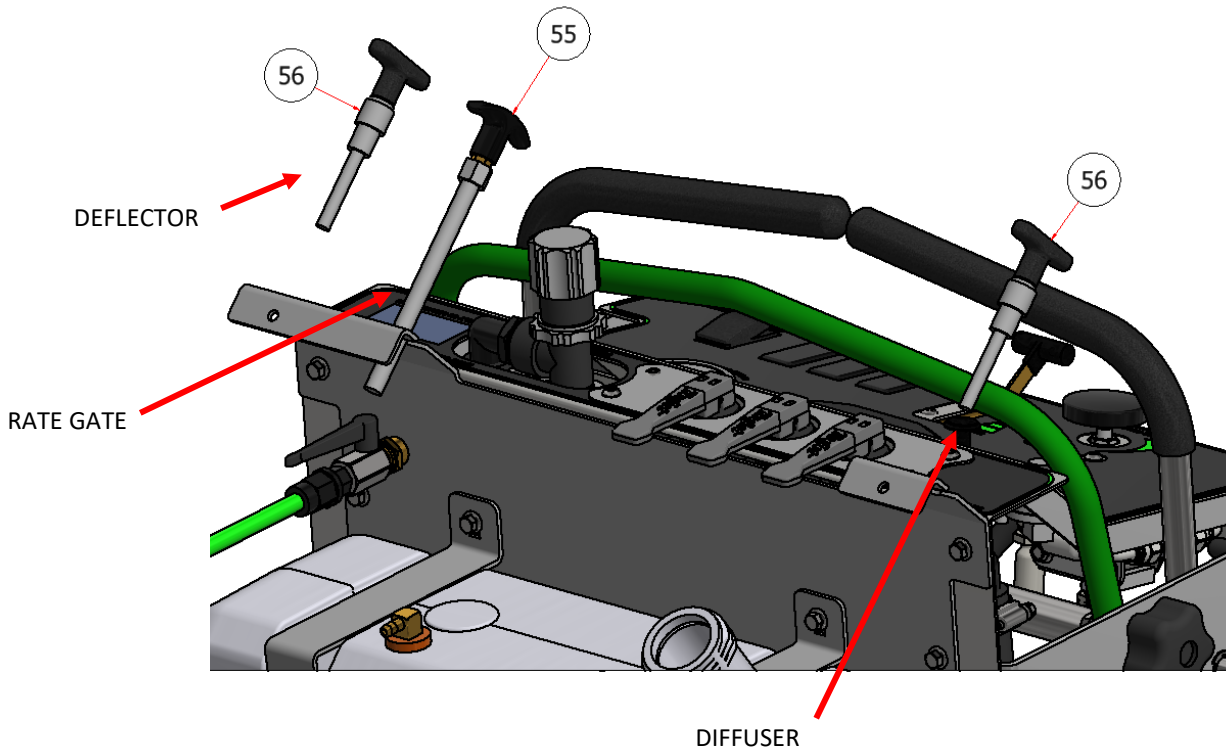

CONTROL CABLES ASSEMBLY

DRAWING NO. SGEV-052 REV. B

PARTS LIST			
ITEM	QTY	PART NUMBER	DESCRIPTION
55	1	D71014	CABLE, GATE RATE
56	2	D71003	CABLE, DIFFUSER, DEFLECTOR