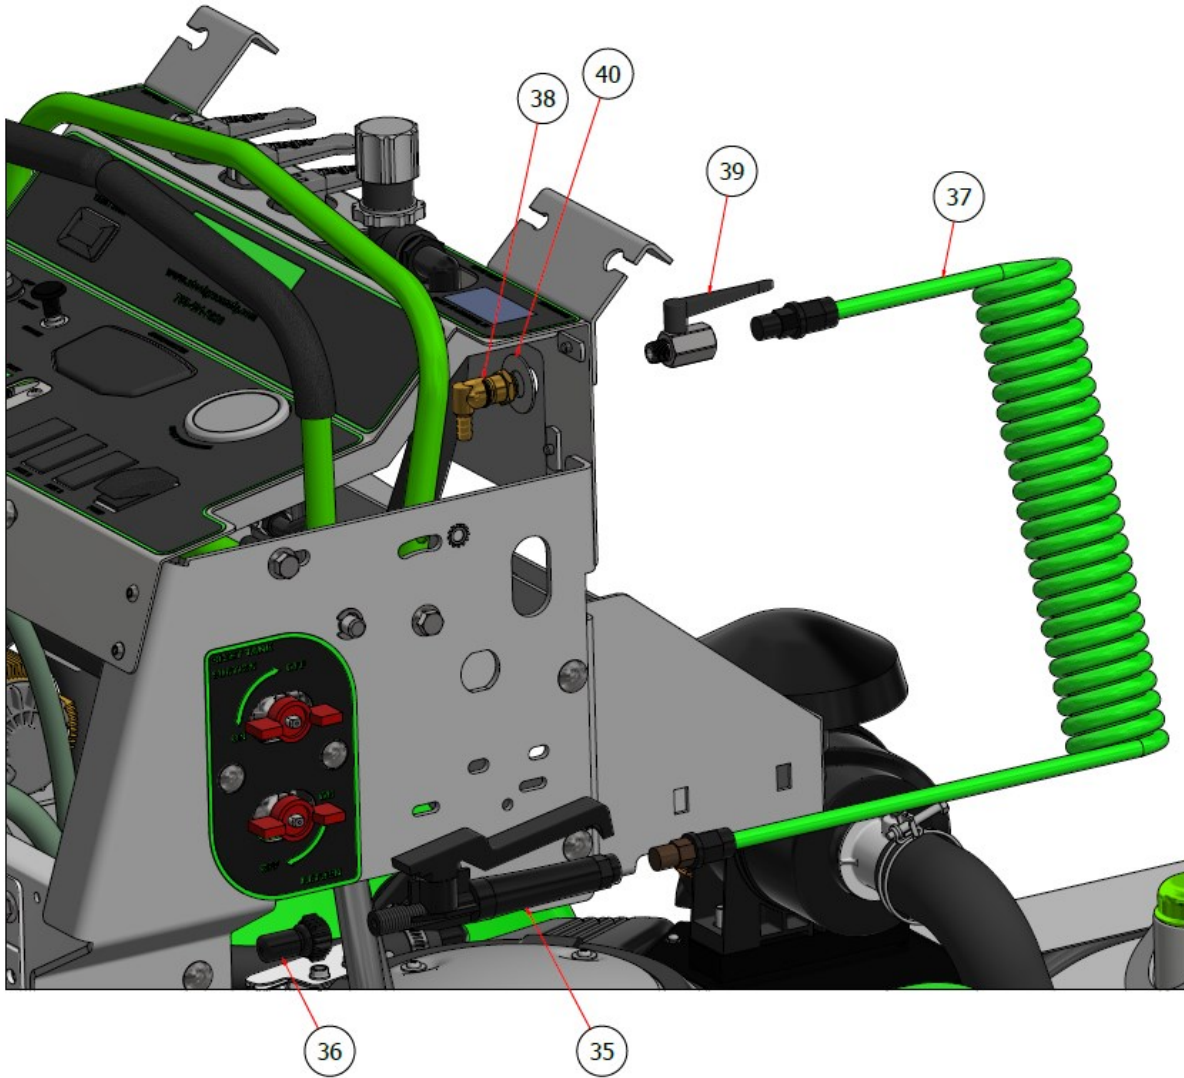

COIL HOSE ASSEMBLY

DRAWING NO. SGEV-049 REV. B

STEELGREEN MANUFACTURING™

PARTS LIST			
ITEM	QTY	PART NUMBER	DESCRIPTION
35	1	S51260	HANDLE, SPRAY
36	1	S51261	NOZZLE, SPRAY
37	1	S53019	HOSE, COIL
38	1	S51220-B	FITTING, BULKHEAD, BRASS ELBOW
39	1	S51225	BALL VALVE, 3/8
40	1	SHM-1116	WASHER, 11/16