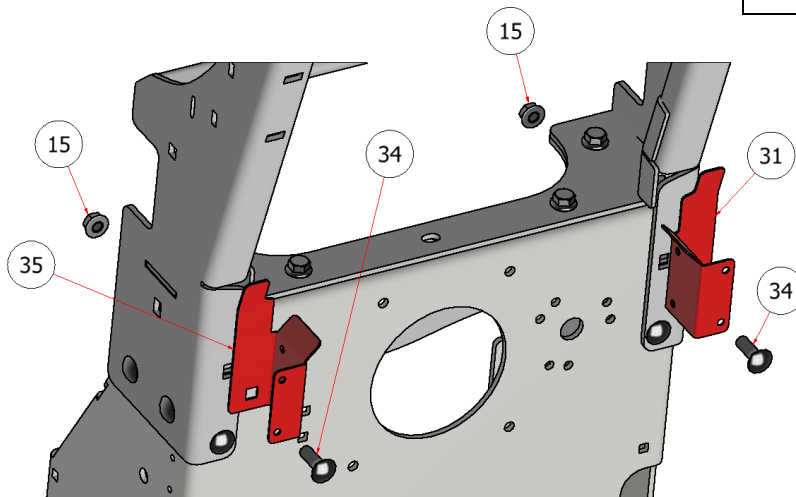

CHASIS ASSEMBLY

DRAWING NO SGEV-020. REV. B

PARTS LIST			
ITEM	QTY	PART NUMBER	DESCRIPTION
15	10	HFNCS-12S	HEX FLANGE NUT, SS-1/2-13
16	1	W21-004	FRAME, FRONT HALF, SG46/52
		W21-083	FRAME, FRONT HALF, SG36/42
33	4	HFSSC-12112	HEX FLANGE BOLT, SS-1/2-13 X 1-1/2
34	6	CB-12112SS	CARRIAGE BOLT, SS-1/2-13 X 1-1/2
57	1	W21-215	FRAME, REAR, SG46/52
		W21-216	FRAME, REAR, SG36/42

PARTS LIST			
ITEM	QTY	PART NUMBER	DESCRIPTION
15	2	HFNCS-12S	HEX FLANGE NUT, SS - 1/2-13
31	1	R21-025	SG 52, 46 HOSE ROUT SUPPORT RIGHT
34	2	CB-12112SS	CARRIAGE BOLT, SS - 1/2-13 x 1 1/2
35	1	R21-025-L	SG52, 46 HOSE ROUT SUPPORT LEFT