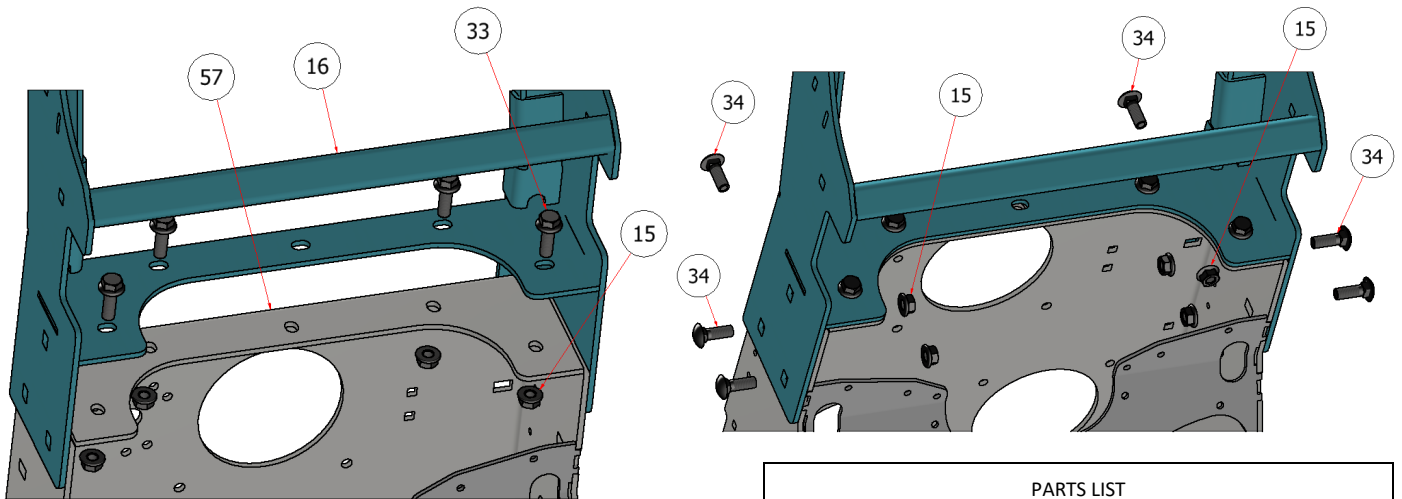

CHASIS ASSEMBLY

DRAWING NO SGEV-020. REV. B

PARTS LIST			
ITEM	QTY	PART NUMBER	DESCRIPTION
15	10	HFNCS-12S	HEX FLANGE NUT, SS-1/2-13
16	1	W21-004	FRAME, FRONT HALF, SG46/52
		W21-083	FRAME, FRONT HALF, SG36/42
33	4	HFSSC-12112	HEX FLANGE BOLT, SS-1/2-13 X 1-1/2
34	6	CB-12112SS	CARRIAGE BOLT, SS-1/2-13 X 1-1/2
57	1	W21-215	FRAME, REAR, SG46/52
		W21-216	FRAME, REAR, SG36/42

PARTS LIST			
ITEM	QTY	PART NUMBER	DESCRIPTION
15	2	HFNCS-12S	HEX FLANGE NUT, SS - 1/2-13
31	1	R21-025	SG 52, 46 HOSE ROUT SUPPORT RIGHT
34	2	CB-12112SS	CARRIAGE BOLT, SS - 1/2-13 x 1 1/2
35	1	R21-025-L	SG52, 46 HOSE ROUT SUPPORT LEFT