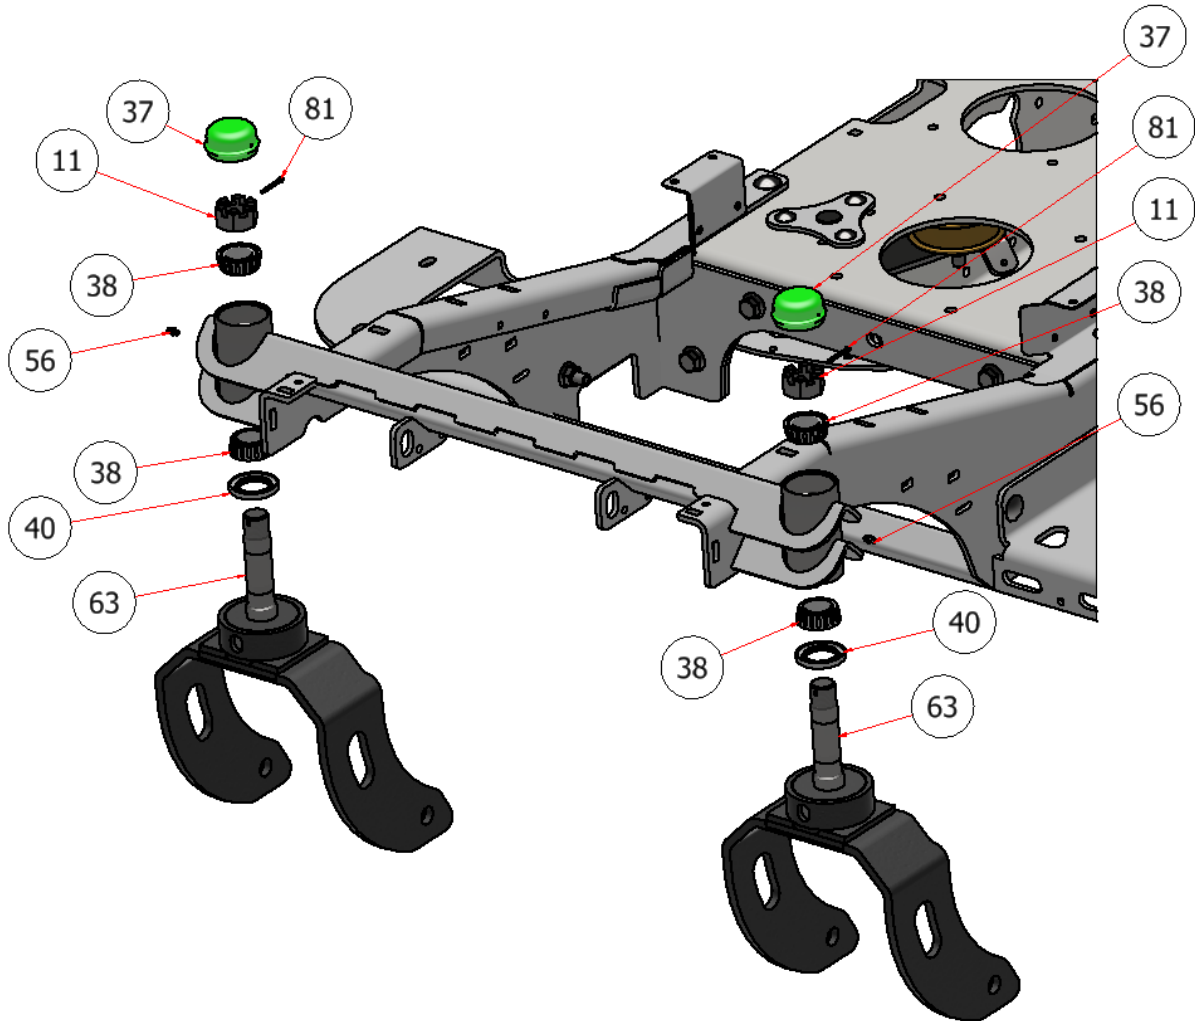

# CASTER ASSEMBLY & FRONT TIRE

DRAWING NO. SGEV-004 REV. B

**STEELGREEN**  
MANUFACTURING™

PARTS LIST			
ITEM	QTY	PART NUMBER	DESCRIPTION
11	2	T90313	HEX NUT, SLOTTED
37	2	T90306	METAL DUST CAP
38	4	T90308	BEARING, SPINDLE
40	2	T90302	SEAL, SPINDLE
56	2	6F-316D	GREASE FITTING
63	2	W22-144	YOKE, FRONT TIRE
81	2	CPSS 532X112	COTTER PIN, STEEL

**CASTER ASSEMBLY & FRONT TIRE**

PARTS LIST			
ITEM	QTY	PART NUMBER	DESCRIPTION
4	2	HHSC5-3410	AXLE BOLT - 3/4-10 x 10
5	2	SSNNC-34	NYLOCK, SS - 3/4-10
12	2	FWSS-34	FLAT WASHER, SS - 3/4
24	2	T90019	FRONT TIRE, 16" X 6-1/2" X 8"
32	4	T90315	BUSHING, FRONT WHEEL