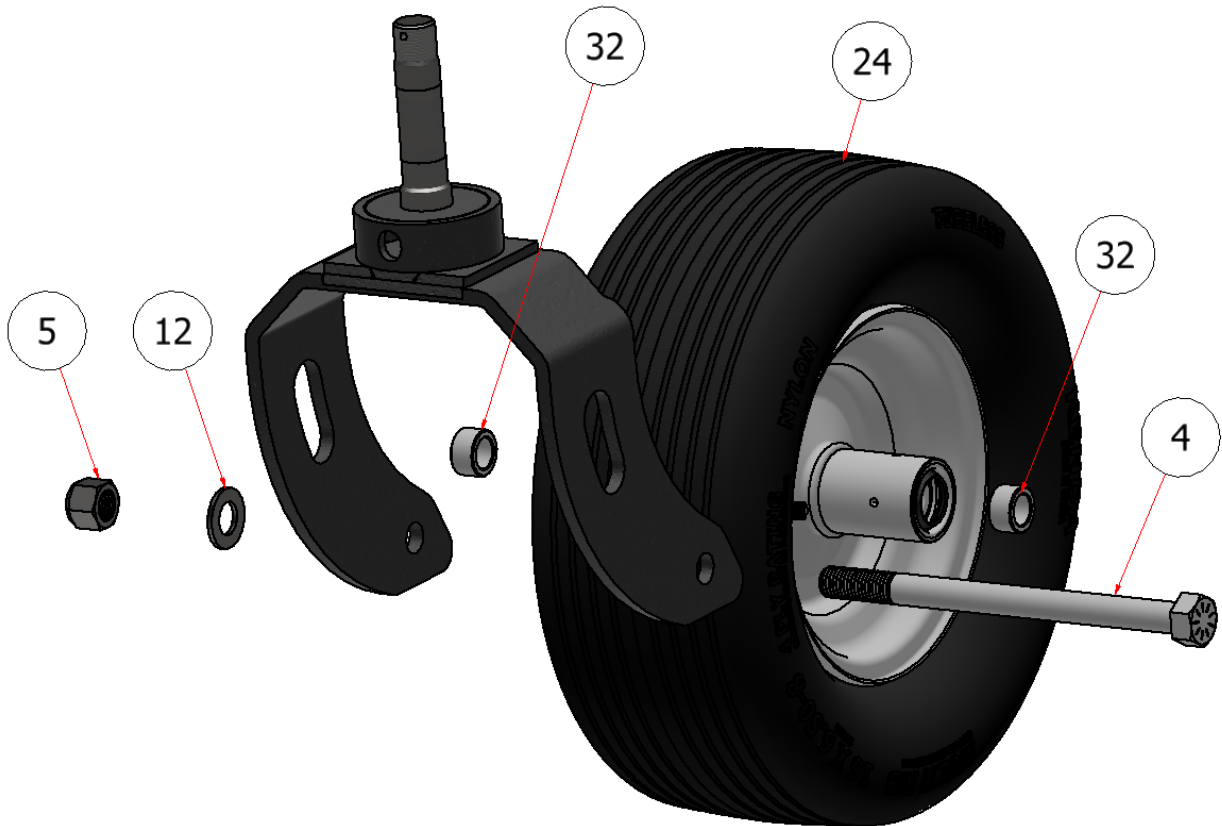

# CASTER ASSEMBLY & FRONT TIRE

DRAWING NO. SGEV-004 REV. B

**STEELGREEN**  
MANUFACTURING™

PARTS LIST			
ITEM	QTY	PART NUMBER	DESCRIPTION
11	2	T90313	HEX NUT, SLOTTED
37	2	T90306	METAL DUST CAP
38	4	T90308	BEARING, SPINDLE
40	2	T90302	SEAL, SPINDLE
56	2	6F-316D	GREASE FITTING
63	2	W22-144	YOKE, FRONT TIRE
81	2	CPSS 532X112	COTTER PIN, STEEL

**CASTER ASSEMBLY & FRONT TIRE**

PARTS LIST			
ITEM	QTY	PART NUMBER	DESCRIPTION
4	2	HHSC5-3410	AXLE BOLT - 3/4-10 x 10
5	2	SSNNC-34	NYLOCK, SS - 3/4-10
12	2	FWSS-34	FLAT WASHER, SS - 3/4
24	2	T90019	FRONT TIRE, 16" X 6-1/2" X 8"
32	4	T90315	BUSHING, FRONT WHEEL