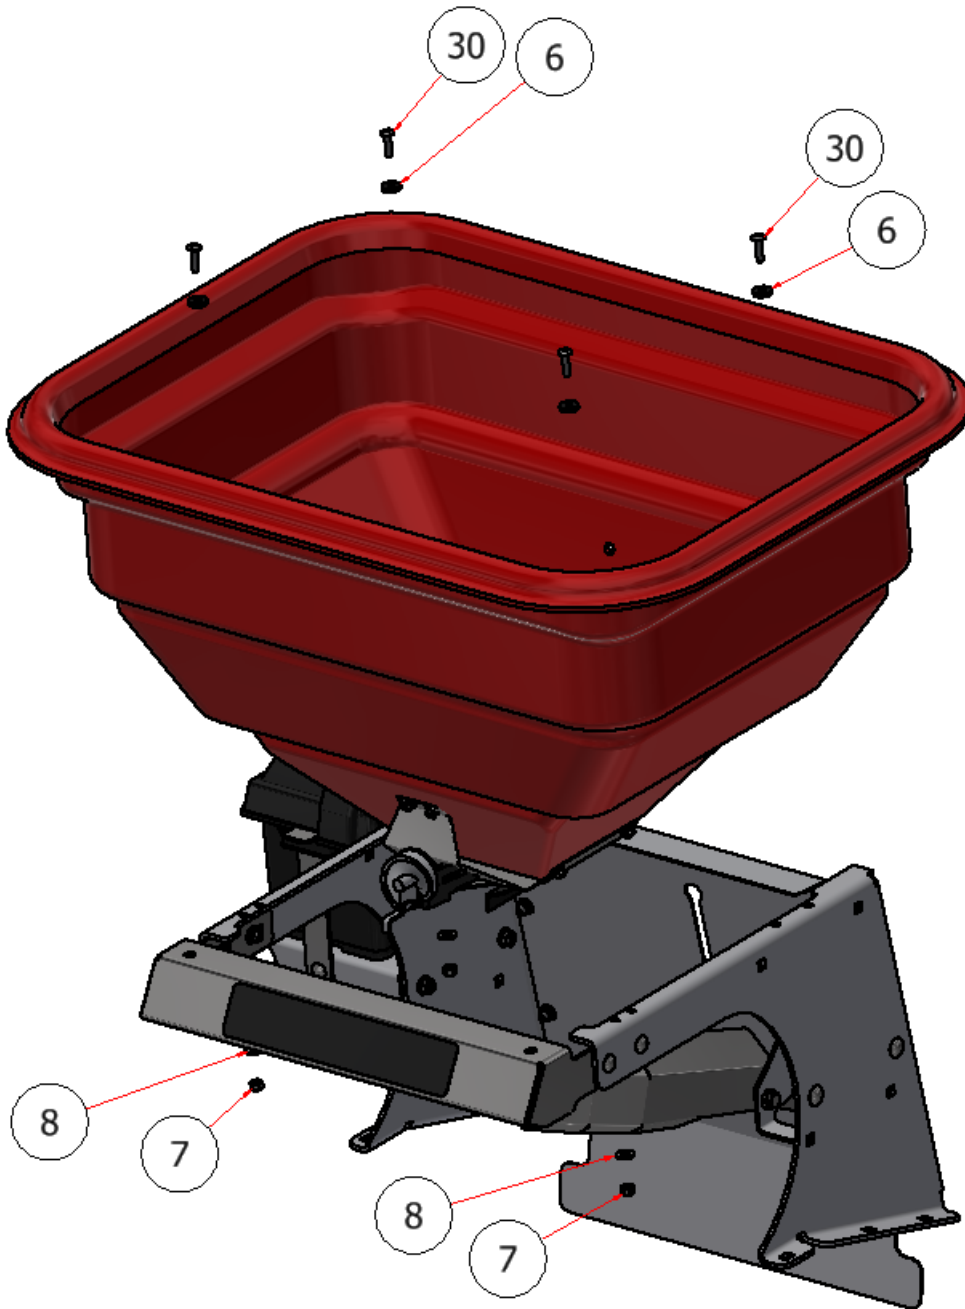

220 HOPPER ASSEMBLY

DRAWING NO. SGEV-057 REV. C

PARTS LIST			
ITEM	QTY	PART NUMBER	DESCRIPTION
2	2	E40002	BATTERY BOX
3	1	R21-044	CROSS MEMBER, FRONT, SG36 HOPPER
4	6	CB-51634	CARRIAGE BOLT, SS - 5/16-18 x 3/4
5	12	HFNCS-516S	HEX FLANGE NUT, SS - 5/16-18
13	1	W21-043-L	SIDE PANNEL, 220 HOPPER LEFT
14	1	W21-043-R	SIDE PANNEL, 220 HOPPER, RIGHT
15	2	CB-3834SS	CARRIAGE BOLT, SS - 3/8-16 x 3/4
16	6	HFNCS-38S	HEX FLANGE NUT, SS - 3/8-16
31	6	HFSSC-51634	HEX FLANGE BOLT, 5/16-18 x 3/4
32	3	HFSSC-381	HEX FLANGE BOLT, SS - 3/8-16 x 1
34	1	D71003	CABLE, DEFLECTOR
36	1	D71005	BALL JOINT
37	2	CB-381SS	CARRIAGE BOLT, SS - 3/8-16 x 1
38	1	SSNNC-38	NYLOCK, SS - 3/8-16
39	1	FWSS-38	FLAT WASHER, SS - 3/8
40	1	SS NYLOCK 10-32	HEX NUT, NYLOCK, 10-32SS
41	2	FSW-10	FLAT WASHER, SS-10
42	1	R21-110	220 HOPPER BRACKET, DEFLECTOR CONTROL
43	1	R21-045-01	220 HOPPER REAR PANNEL
44	1	R21-109	SIDE, DEFLECTOR, SG36 HOPPER
47	1	R21-213	SUPPORT, BATTERY BOX, 35 GAL.
48	2	R21-214	BRACKET, BATTERY BOX

220 HOPPER ASSEMBLY

PARTS LIST			
ITEM	QTY	PART NUMBER	DESCRIPTION
18	1	D70010	BOTTOM, 220 HOPPER
19	1	D70004	DIFFUSER
20	4	D70005	GUIDE, RATE GATE/DIFFUSER
21	1	D70025	DOOR, HOPPER
22	1	D70001	DIAL, RATE
23	1	D70003	LINKAGE, RATE DIAL
24	1	D70008	BUSHING, HOPPER BOTTOM
25	1	D70016	CLIP, PINE TREE
60	1	D70002	HOLDER, DIAL

PARTS LIST			
ITEM	QTY	PART NUMBER	DESCRIPTION
1	1	D70014	TUB, 220 HOPPER
28	10	HFSSC-145	HEX FLANGE BOLT, SS - 1/4-20 x 1/2

220 HOPPER ASSEMBLY

PARTS LIST			
ITEM	QTY	PART NUMBER	DESCRIPTION
6	4	NFW-14B	WASHER, PLASTIC
7	4	SSNNC-14	NYLOCK, SS - 1/4-20
8	4	FWSS-14	FLAT WASHER, SS - 1/4
30	4	TRPC-141S	PHILLIPS SCREW, SS - 1/4-20 x 1

PARTS LIST			
ITEM	QTY	PART NUMBER	DESCRIPTION
17	1	D70000	SPINNER, HOPPER
29	1	D70019	CLIP, SPINNER SPRING LOADED

PARTS LIST			
ITEM	QTY	PART NUMBER	DESCRIPTION
51	10	HFNC3-38S	HEX FLANGE NUT - 3/8-16
52	6	CB-381SS	BOLT, CARRAGE, 3/8 X 1