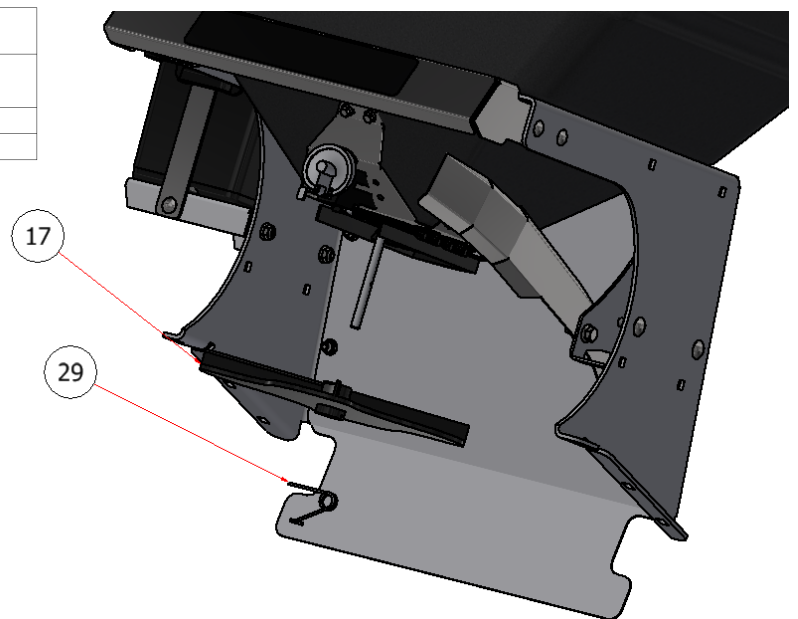

PARTS LIST			
ITEM	QTY	PART NUMBER	DESCRIPTION
17	1	D70000	SPINNER, HOPPER
29	1	D70019	CLIP, SPINNER SPRING LOADED