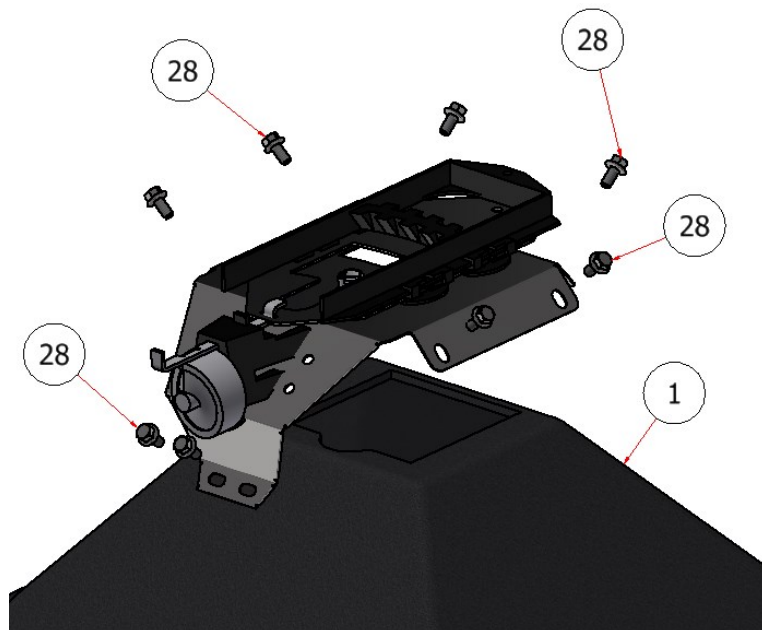

220 HOPPER ASSEMBLY

DRAWING NO. SGEV-057 REV. C

PARTS LIST			
ITEM	QTY	PART NUMBER	DESCRIPTION
2	2	E40002	BATTERY BOX
3	1	R21-044	CROSS MEMBER, FRONT, SG36 HOPPER
4	6	CB-51634	CARRIAGE BOLT, SS - 5/16-18 x 3/4
5	12	HFNCS-516S	HEX FLANGE NUT, SS - 5/16-18
13	1	W21-043-L	SIDE PANNEL, 220 HOPPER LEFT
14	1	W21-043-R	SIDE PANNEL, 220 HOPPER, RIGHT
15	2	CB-3834SS	CARRIAGE BOLT, SS - 3/8-16 x 3/4
16	6	HFNCS-38S	HEX FLANGE NUT, SS - 3/8-16
31	6	HFSSC-51634	HEX FLANGE BOLT, 5/16-18 x 3/4
32	3	HFSSC-381	HEX FLANGE BOLT, SS - 3/8-16 x 1
34	1	D71003	CABLE, DEFLECTOR
36	1	D71005	BALL JOINT
37	2	CB-381SS	CARRIAGE BOLT, SS - 3/8-16 x 1
38	1	SSNNC-38	NYLOCK, SS - 3/8-16
39	1	FWSS-38	FLAT WASHER, SS - 3/8
40	1	SS NYLOCK 10-32	HEX NUT, NYLOCK, 10-32SS
41	2	FSW-10	FLAT WASHER, SS-10
42	1	R21-110	220 HOPPER BRACKET, DEFLECTOR CONTROL
43	1	R21-045-01	220 HOPPER REAR PANNEL
44	1	R21-109	SIDE, DEFLECTOR, SG36 HOPPER
47	1	R21-213	SUPPORT, BATTERY BOX, 35 GAL.
48	2	R21-214	BRACKET, BATTERY BOX

220 HOPPER ASSEMBLY

PARTS LIST			
ITEM	QTY	PART NUMBER	DESCRIPTION
18	1	D70010	BOTTOM, 220 HOPPER
19	1	D70004	DIFFUSER
20	4	D70005	GUIDE, RATE GATE/DIFFUSER
21	1	D70025	DOOR, HOPPER
22	1	D70001	DIAL, RATE
23	1	D70003	LINKAGE, RATE DIAL
24	1	D70008	BUSHING, HOPPER BOTTOM
25	1	D70016	CLIP, PINE TREE
60	1	D70002	HOLDER, DIAL

PARTS LIST			
ITEM	QTY	PART NUMBER	DESCRIPTION
1	1	D70014	TUB, 220 HOPPER
28	10	HFSSC-145	HEX FLANGE BOLT, SS - 1/4-20 x 1/2

220 HOPPER ASSEMBLY

PARTS LIST			
ITEM	QTY	PART NUMBER	DESCRIPTION
6	4	NFW-14B	WASHER, PLASTIC
7	4	SSNNC-14	NYLOCK, SS - 1/4-20
8	4	FWSS-14	FLAT WASHER, SS - 1/4
30	4	TRPC-141S	PHILLIPS SCREW, SS - 1/4-20 x 1

PARTS LIST			
ITEM	QTY	PART NUMBER	DESCRIPTION
17	1	D70000	SPINNER, HOPPER
29	1	D70019	CLIP, SPINNER SPRING LOADED

PARTS LIST			
ITEM	QTY	PART NUMBER	DESCRIPTION
51	10	HFNC3-38S	HEX FLANGE NUT - 3/8-16
52	6	CB-381SS	BOLT, CARRAGE, 3/8 X 1