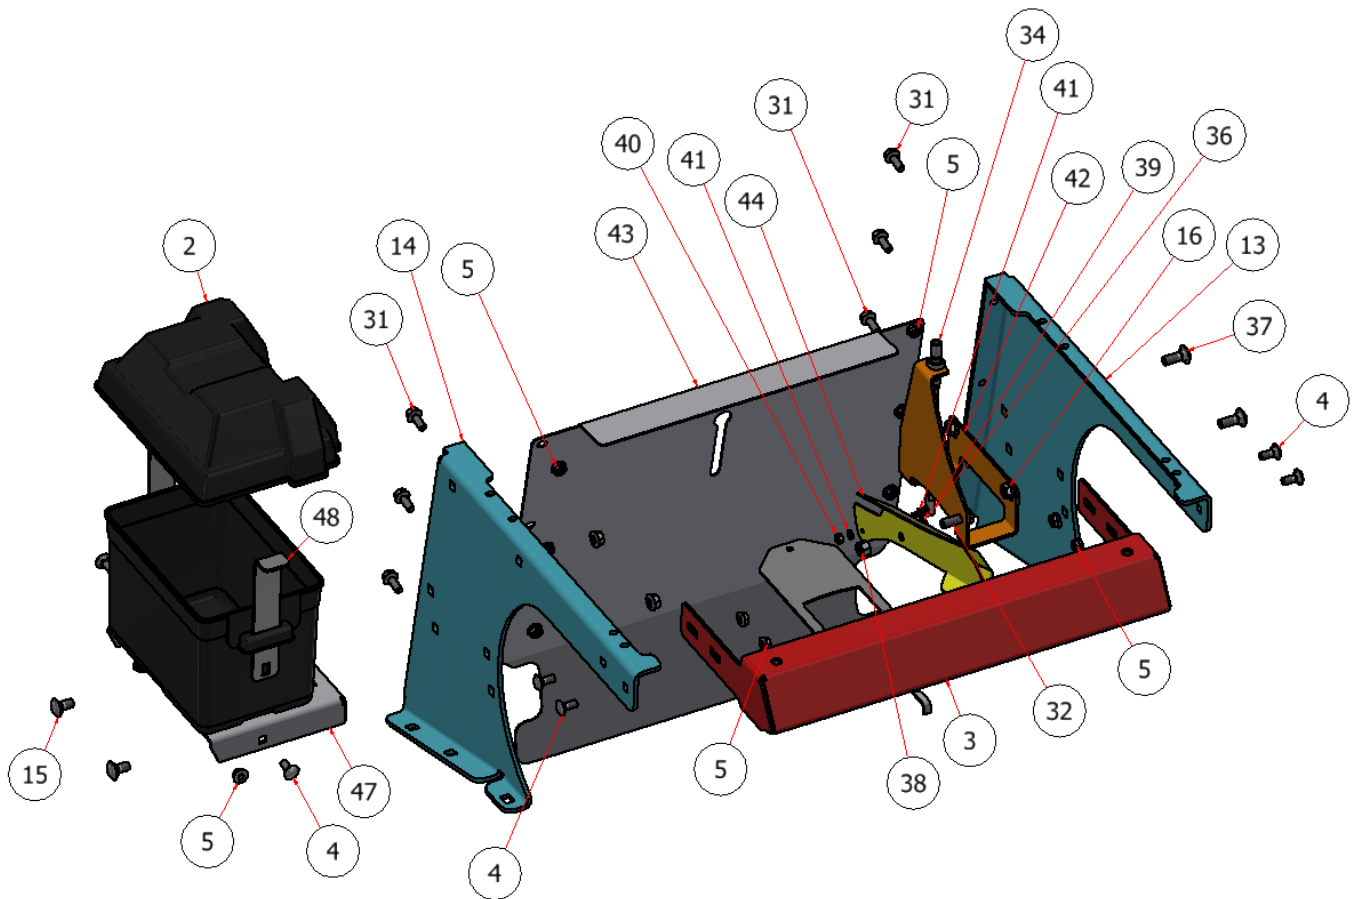

220 HOPPER ASSEMBLY

DRAWING NO. SGEV-057 REV. C

PARTS LIST			
ITEM	QTY	PART NUMBER	DESCRIPTION
2	2	E40002	BATTERY BOX
3	1	R21-044	CROSS MEMBER, FRONT, SG36 HOPPER
4	6	CB-51634	CARRIAGE BOLT, SS - 5/16-18 x 3/4
5	12	HFNCS-516S	HEX FLANGE NUT, SS - 5/16-18
13	1	W21-043-L	SIDE PANNEL, 220 HOPPER LEFT
14	1	W21-043-R	SIDE PANNEL, 220 HOPPER, RIGHT
15	2	CB-3834SS	CARRIAGE BOLT, SS - 3/8-16 x 3/4
16	6	HFNCS-38S	HEX FLANGE NUT, SS - 3/8-16
31	6	HFSSC-51634	HEX FLANGE BOLT, 5/16-18 x 3/4
32	3	HFSSC-381	HEX FLANGE BOLT, SS - 3/8-16 x 1
34	1	D71003	CABLE, DEFLECTOR
36	1	D71005	BALL JOINT
37	2	CB-381SS	CARRIAGE BOLT, SS - 3/8-16 x 1
38	1	SSNNC-38	NYLOCK, SS - 3/8-16
39	1	FWSS-38	FLAT WASHER, SS - 3/8
40	1	SS NYLOCK 10-32	HEX NUT, NYLOCK, 10-32SS
41	2	FSW-10	FLAT WASHER, SS-10
42	1	R21-110	220 HOPPER BRACKET, DEFLECTOR CONTROL
43	1	R21-045-01	220 HOPPER REAR PANNEL
44	1	R21-109	SIDE, DEFLECTOR, SG36 HOPPER
47	1	R21-213	SUPPORT, BATTERY BOX, 35 GAL.
48	2	R21-214	BRACKET, BATTERY BOX

220 HOPPER ASSEMBLY

PARTS LIST			
ITEM	QTY	PART NUMBER	DESCRIPTION
18	1	D70010	BOTTOM, 220 HOPPER
19	1	D70004	DIFFUSER
20	4	D70005	GUIDE, RATE GATE/DIFFUSER
21	1	D70025	DOOR, HOPPER
22	1	D70001	DIAL, RATE
23	1	D70003	LINKAGE, RATE DIAL
24	1	D70008	BUSHING, HOPPER BOTTOM
25	1	D70016	CLIP, PINE TREE
60	1	D70002	HOLDER, DIAL

PARTS LIST			
ITEM	QTY	PART NUMBER	DESCRIPTION
1	1	D70014	TUB, 220 HOPPER
28	10	HFSSC-145	HEX FLANGE BOLT, SS - 1/4-20 x 1/2

220 HOPPER ASSEMBLY

PARTS LIST			
ITEM	QTY	PART NUMBER	DESCRIPTION
6	4	NFW-14B	WASHER, PLASTIC
7	4	SSNNC-14	NYLOCK, SS - 1/4-20
8	4	FWSS-14	FLAT WASHER, SS - 1/4
30	4	TRPC-141S	PHILLIPS SCREW, SS - 1/4-20 x 1

PARTS LIST			
ITEM	QTY	PART NUMBER	DESCRIPTION
17	1	D70000	SPINNER, HOPPER
29	1	D70019	CLIP, SPINNER SPRING LOADED

PARTS LIST			
ITEM	QTY	PART NUMBER	DESCRIPTION
51	10	HFNC3-38S	HEX FLANGE NUT - 3/8-16
52	6	CB-381SS	BOLT, CARRAGE, 3/8 X 1