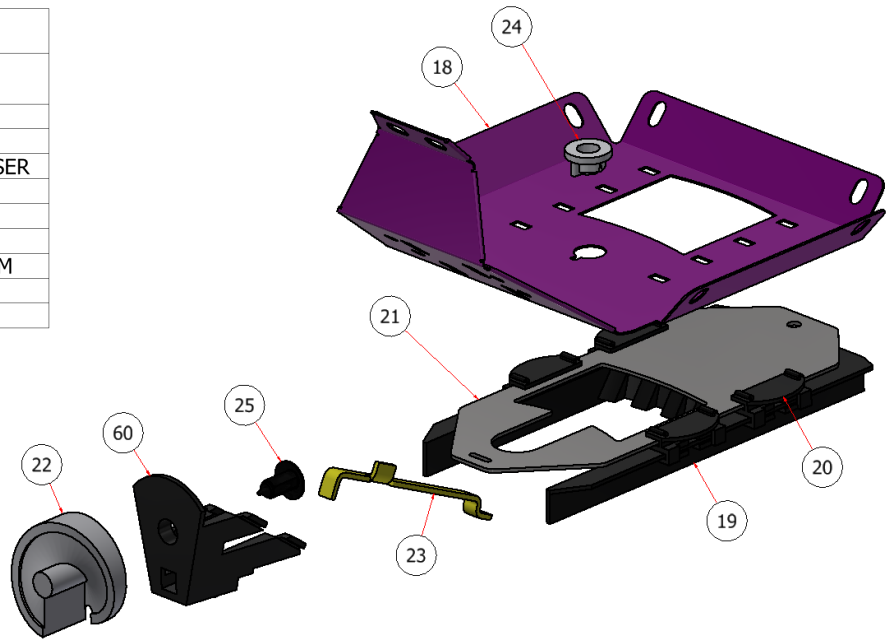

220 HOPPER ASSEMBLY

DRAWING NO. SGEV-057 REV. C

PARTS LIST			
ITEM	QTY	PART NUMBER	DESCRIPTION
2	2	E40002	BATTERY BOX
3	1	R21-044	CROSS MEMBER, FRONT, SG36 HOPPER
4	6	CB-51634	CARRIAGE BOLT, SS - 5/16-18 x 3/4
5	12	HFNCS-516S	HEX FLANGE NUT, SS - 5/16-18
13	1	W21-043-L	SIDE PANNEL, 220 HOPPER LEFT
14	1	W21-043-R	SIDE PANNEL, 220 HOPPER, RIGHT
15	2	CB-3834SS	CARRIAGE BOLT, SS - 3/8-16 x 3/4
16	6	HFNCS-38S	HEX FLANGE NUT, SS - 3/8-16
31	6	HFSSC-51634	HEX FLANGE BOLT, 5/16-18 x 3/4
32	3	HFSSC-381	HEX FLANGE BOLT, SS - 3/8-16 x 1
34	1	D71003	CABLE, DEFLECTOR
36	1	D71005	BALL JOINT
37	2	CB-381SS	CARRIAGE BOLT, SS - 3/8-16 x 1
38	1	SSNNC-38	NYLOCK, SS - 3/8-16
39	1	FWSS-38	FLAT WASHER, SS - 3/8
40	1	SS NYLOCK 10-32	HEX NUT, NYLOCK, 10-32SS
41	2	FSW-10	FLAT WASHER, SS-10
42	1	R21-110	220 HOPPER BRACKET, DEFLECTOR CONTROL
43	1	R21-045-01	220 HOPPER REAR PANNEL
44	1	R21-109	SIDE, DEFLECTOR, SG36 HOPPER
47	1	R21-213	SUPPORT, BATTERY BOX, 35 GAL.
48	2	R21-214	BRACKET, BATTERY BOX

220 HOPPER ASSEMBLY

PARTS LIST			
ITEM	QTY	PART NUMBER	DESCRIPTION
18	1	D70010	BOTTOM, 220 HOPPER
19	1	D70004	DIFFUSER
20	4	D70005	GUIDE, RATE GATE/DIFFUSER
21	1	D70025	DOOR, HOPPER
22	1	D70001	DIAL, RATE
23	1	D70003	LINKAGE, RATE DIAL
24	1	D70008	BUSHING, HOPPER BOTTOM
25	1	D70016	CLIP, PINE TREE
60	1	D70002	HOLDER, DIAL

PARTS LIST			
ITEM	QTY	PART NUMBER	DESCRIPTION
1	1	D70014	TUB, 220 HOPPER
28	10	HFSSC-145	HEX FLANGE BOLT, SS - 1/4-20 x 1/2

220 HOPPER ASSEMBLY

PARTS LIST			
ITEM	QTY	PART NUMBER	DESCRIPTION
6	4	NFW-14B	WASHER, PLASTIC
7	4	SSNNC-14	NYLOCK, SS - 1/4-20
8	4	FWSS-14	FLAT WASHER, SS - 1/4
30	4	TRPC-141S	PHILLIPS SCREW, SS - 1/4-20 x 1

PARTS LIST			
ITEM	QTY	PART NUMBER	DESCRIPTION
17	1	D70000	SPINNER, HOPPER
29	1	D70019	CLIP, SPINNER SPRING LOADED

PARTS LIST			
ITEM	QTY	PART NUMBER	DESCRIPTION
51	10	HFNC3-38S	HEX FLANGE NUT - 3/8-16
52	6	CB-381SS	BOLT, CARRAGE, 3/8 X 1