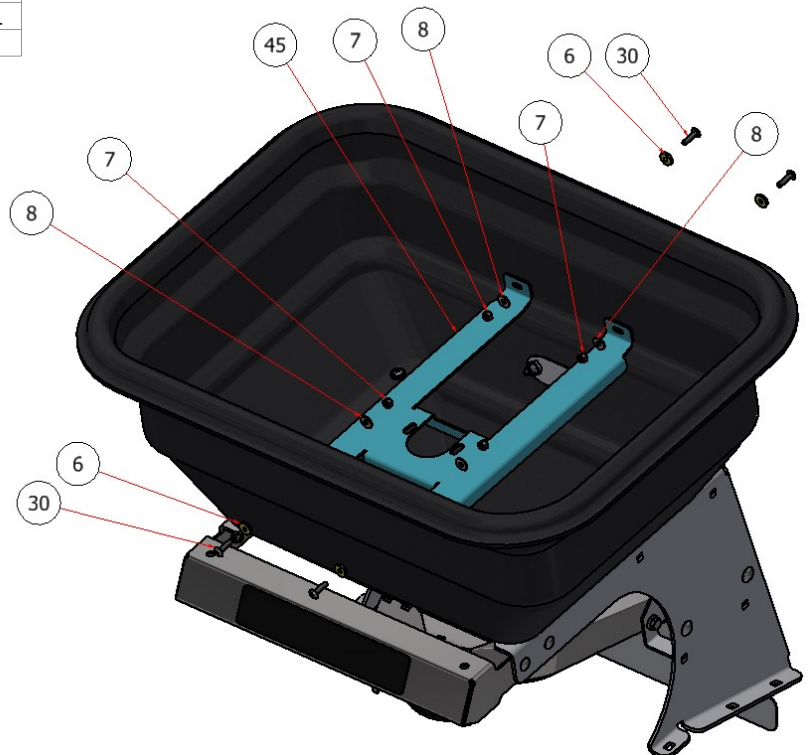

220 HOPPER ASSEMBLY

PARTS LIST			
ITEM	QTY	PART NUMBER	DESCRIPTION
18	1	D70010	BOTTOM, 220 HOPPER
19	1	D70004	DIFFUSER
20	4	D70005	GUIDE, RATE GATE/DIFFUSER
21	1	D70025	DOOR, HOPPER
22	1	D70001	DIAL, RATE
23	1	D70003	LINKAGE, RATE DIAL
24	1	D70008	BUSHING, HOPPER BOTTOM
25	1	D70016	CLIP, PINE TREE
60	1	D70002	HOLDER, DIAL

PARTS LIST			
ITEM	QTY	PART NUMBER	DESCRIPTION
1	1	D70014	TUB, 220 HOPPER
28	10	HFSSC-145	HEX FLANGE BOLT, SS - 1/4-20 x 1/2

220 HOPPER ASSEMBLY

PARTS LIST			
ITEM	QTY	PART NUMBER	DESCRIPTION
6	4	NFW-14B	WASHER, PLASTIC
7	4	SSNNC-14	NYLOCK, SS - 1/4-20
8	4	FWSS-14	FLAT WASHER, SS - 1/4
30	4	TRPC-141S	PHILLIPS SCREW, SS - 1/4-20 x 1

220 HOPPER ASSEMBLY

PARTS LIST			
ITEM	QTY	PART NUMBER	DESCRIPTION
12	2	R21-046	PLATE, HOPPER HOSE FITTINGS
33	2	H84020	FITTING, HOPPER BULK HEAD

PARTS LIST			
ITEM	QTY	PART NUMBER	DESCRIPTION
6	4	NFW-14B	WASHER, PLASTIC
7	4	SSNNC-14	NYLOCK, SS - 1/4-20
8	4	FWSS-14	FLAT WASHER, SS - 1/4
30	4	TRPC-141S	PHILLIPS SCREW, SS - 1/4-20 x 1
45	1	R21-129	SUPPORT, GRATE, 220 HOPPER