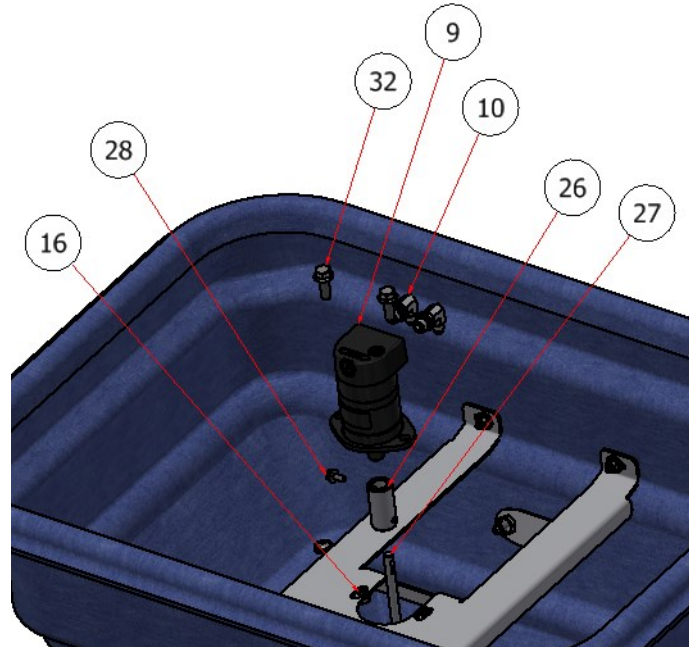

PARTS LIST			
ITEM	QTY	PART NUMBER	DESCRIPTION
1	1	D70014	TUB, 220 HOPPER
28	10	HFSSC-145	HEX FLANGE BOLT, SS - 1/4-20 x 1/2

220 HOPPER ASSEMBLY

PARTS LIST			
ITEM	QTY	PART NUMBER	DESCRIPTION
6	4	NFW-14B	WASHER, PLASTIC
7	4	SSNNC-14	NYLOCK, SS - 1/4-20
8	4	FWSS-14	FLAT WASHER, SS - 1/4
30	4	TRPC-141S	PHILLIPS SCREW, SS - 1/4-20 x 1

220 HOPPER ASSEMBLY

PARTS LIST			
ITEM	QTY	PART NUMBER	DESCRIPTION
12	2	R21-046	PLATE, HOPPER HOSE FITTINGS
33	2	H84020	FITTING, HOPPER BULK HEAD

PARTS LIST			
ITEM	QTY	PART NUMBER	DESCRIPTION
6	4	NFW-14B	WASHER, PLASTIC
7	4	SSNNC-14	NYLOCK, SS - 1/4-20
8	4	FWSS-14	FLAT WASHER, SS - 1/4
30	4	TRPC-141S	PHILLIPS SCREW, SS - 1/4-20 x 1
45	1	R21-129	SUPPORT, GRATE, 220 HOPPER

220 HOPPER ASSEMBLY

PARTS LIST			
ITEM	QTY	PART NUMBER	DESCRIPTION
9	1	H81441	MOTOR, HOPPER
10	2	H84000-L	FITTING, HOPPER MOTOR
16	6	HFNCS-38S	HEX FLANGE NUT, SS - 3/8-16
26	1	R31011	COUPLER, HOPPER MOTOR
27	1	R31009	SHAFT, HOPPER MOTOR
28	10	HFSSC-145	HEX FLANGE BOLT, SS - 1/4-20 x 1/2
32	3	HFSSC-381	HEX FLANGE BOLT, SS - 3/8-16 x 1
45	1	R21-129	SUPPORT, GRATE, 220 HOPPER

PARTS LIST			
ITEM	QTY	PART NUMBER	DESCRIPTION
17	1	D70000	SPINNER, HOPPER
29	1	D70019	CLIP, SPINNER SPRING LOADED

PARTS LIST			
ITEM	QTY	PART NUMBER	DESCRIPTION
51	10	HFNC3-38S	HEX FLANGE NUT - 3/8-16
52	6	CB-381SS	BOLT, CARRAGE, 3/8 X 1