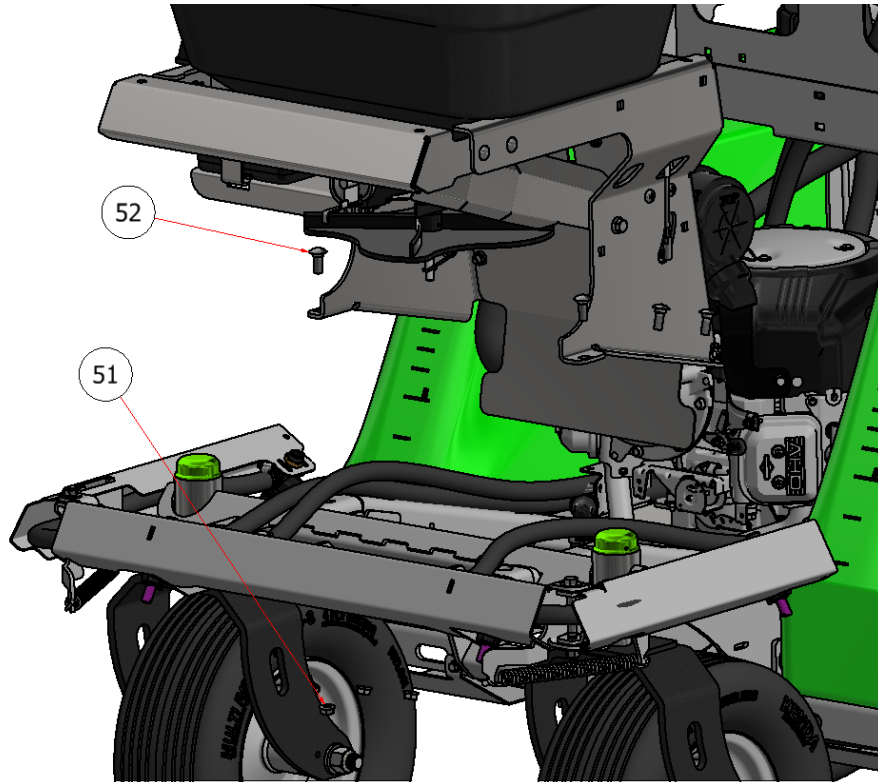

PARTS LIST			
ITEM	QTY	PART NUMBER	DESCRIPTION
51	10	HFNC3-38S	HEX FLANGE NUT - 3/8-16
52	6	CB-381SS	BOLT, CARRAGE, 3/8 X 1