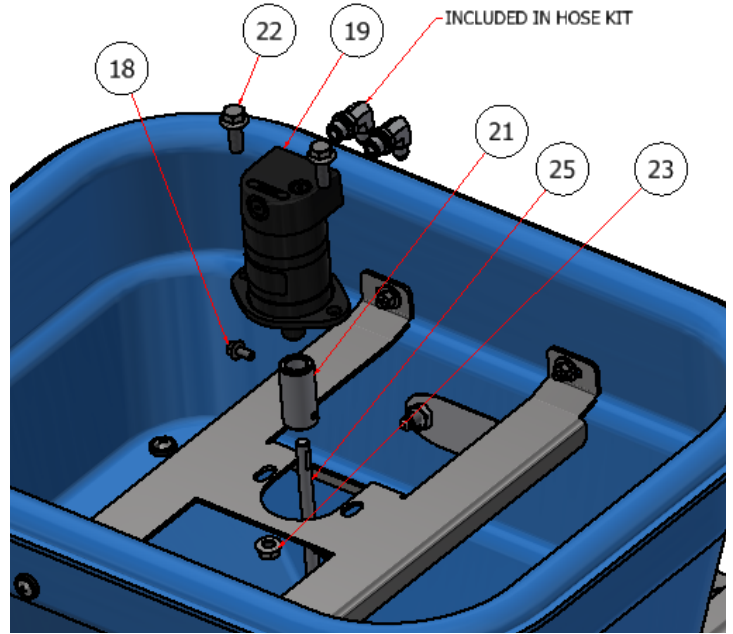

PARTS LIST			
ITEM	QTY	PART NUMBER	TITLE
1	1	D70013	TUB, 120 HOPPER
18	12	HFSSC-145	HEX FLANGE BOLT, SS - 1/4-20 x 1/2

120 HOPPER ASSEMBLY

PARTS LIST			
ITEM	QTY	PART NUMBER	TITLE
32	4	NFW-14B	WASHER, PLASTIC, 1/4
33	4	TRPC-141S	PHILLIPS SCREW, SS - 1/4-20 x 1
34	4	SSNNC-14	NYLOCK, SS - 1/4-20
35	4	FWSS-14	FLAT WASHER, SS - 1/4

120 HOPPER ASSEMBLY

PARTS LIST			
ITEM	QTY	PART NUMBER	TITLE
24	2	R21-046	SG HOPPER HOSE PLATE
38	2	H84020	FITTING, HOPPER BULK HEAD

PARTS LIST			
ITEM	QTY	PART NUMBER	TITLE
32	4	NFW-14B	WASHER, PLASTIC, 1/4
33	4	TRPC-141S	PHILLIPS SCREW, SS - 1/4-20 x 1
34	4	SSNNC-14	NYLOCK, SS - 1/4-20
35	4	FWSS-14	FLAT WASHER, SS - 1/4
51	1	R21-131	SG42, 36 2020 HOPPER MOTOR MOUNT

120 HOPPER ASSEMBLY

PARTS LIST			
ITEM	QTY	PART NUMBER	TITLE
18	12	HFSSC-145	HEX FLANGE BOLT, SS - 1/4-20 x 1/2
19	1	H81441	HOPPER MOTOR
21	1	R31011	COUPLER, HOPPER MOTOR
22	3	HFSSC-381	HEX FLANGE BOLT, SS - 3/8-16 x 1
23	4	HFNCS-38S	HEX FLANGE NUT, SS - 3/8-16
25	1	R31017	SHAFT, 120 HOPPER

PARTS LIST			
ITEM	QTY	PART NUMBER	TITLE
14	1	D70000	SPINNER, HOPPER
26	1	D70019	CLIP, SPINNER SPRING LOADED

120 HOPPER ASSEMBLY

PARTS LIST			
ITEM	QTY	PART NUMBER	DESCRIPTION
51	10	HFNC3-38S	HEX FLANGE NUT - 3/8-16
52	6	CB-381SS	BOLT, CARRAGE, 3/8 X 1