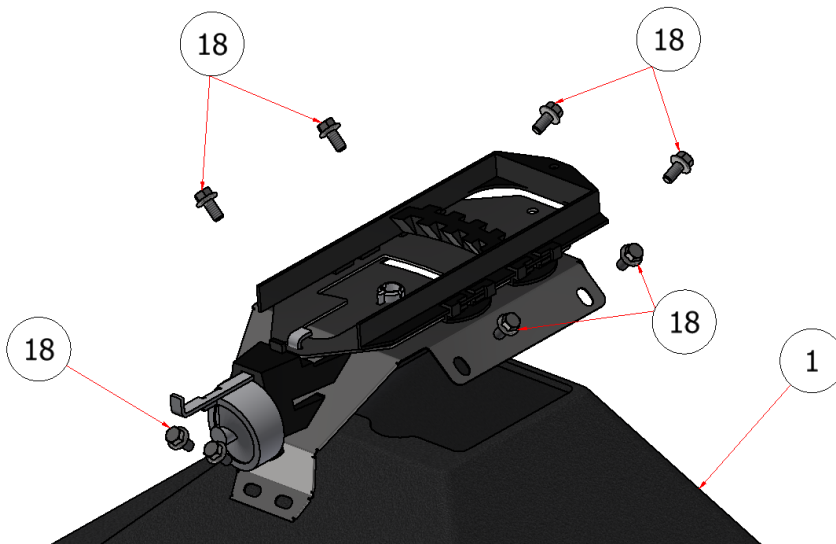

120 HOPPER ASSEMBLY

DRAWING NO. SGEV-056 REV. B

PARTS LIST			
ITEM	QTY	PART NUMBER	TITLE
2	1	R21-044	SG HOPPER BUMPER
3	1	R21-096	SG36, 42 HOPPER BACK SHIELD
4	2	E40002	BATTERY BOX
5	1	R21-095	SG36, 42 HOPPER UPRIGHT LEFT
6	1	R21-095-R	SG36, 42 HOPPER UPRIGHT RIGHT
7	1	R21-109	SG HOPPER DEFLECTOR
8	1	R21-111	SG36, 42 DEFLECTOR CABLE MOUNT
9	1	R21-107	SG36, 42 HOPPER CABLE OFFSET
18	12	HFSSC-145	HEX FLANGE BOLT, SS - 1/4-20 x 1/2
22	3	HFSSC-381	HEX FLANGE BOLT, SS - 3/8-16 x 1
23	4	HFNCS-38S	HEX FLANGE NUT, SS - 3/8-16
27	8	HFSSC-51634	HEX FLANGE BOLT, 5/16-18 x 3/4
28	14	HFNCS-516S	HEX FLANGE NUT, SS - 5/16-18
29	6	CB-51634	CARRIAGE BOLT, SS - 5/16-18 x 3/4
30	2	FWSS-38	FLAT WASHER, SS - 3/8
31	1	SSNNC-38	NYLOCK, SS - 3/8-16
36	2	HFNCS-14SS	HEX FLANGE NUT, 1/4-20
43	1	D71003	CABLE, DEFLECTOR
45	1	D71005	BALL JOINT
47	2	CB-3834SS	CARRIAGE BOLT, SS - 3/8-16 x 3/4
48	1	SSNNC 10-32B	HEX NUT, NYLOCK, 10-32
52	1	R21-234	SG42, 36 BATTERY BOX MOUNT
53	2	R21-214	SG 2022 BATTERY BOX HOLD DOWN

120 HOPPER ASSEMBLY

PARTS LIST			
ITEM	QTY	PART NUMBER	TITLE
10	1	D70009	BOTTOM, 125 HOPPER
11	1	D70004	DIFFUSER
12	4	D70005	GUIDE, RATE GATE/DIFFUSER
13	1	D70025	DOOR, HOPPER
15	1	D70001	DIAL, RATE
16	1	D70003	LINKAGE, RATE DIAL
17	1	D70016	CLIP, PINE TREE
45	1	D70008	BUSHING, HOPPER BOTTOM
53	1	D70002	SUPPORT, RATE DIAL

PARTS LIST			
ITEM	QTY	PART NUMBER	TITLE
1	1	D70013	TUB, 120 HOPPER
18	12	HFSSC-145	HEX FLANGE BOLT, SS - 1/4-20 x 1/2

120 HOPPER ASSEMBLY

PARTS LIST			
ITEM	QTY	PART NUMBER	TITLE
32	4	NFW-14B	WASHER, PLASTIC, 1/4
33	4	TRPC-141S	PHILLIPS SCREW, SS - 1/4-20 x 1
34	4	SSNNC-14	NYLOCK, SS - 1/4-20
35	4	FWSS-14	FLAT WASHER, SS - 1/4

PARTS LIST			
ITEM	QTY	PART NUMBER	TITLE
14	1	D70000	SPINNER, HOPPER
26	1	D70019	CLIP, SPINNER SPRING LOADED

120 HOPPER ASSEMBLY

PARTS LIST			
ITEM	QTY	PART NUMBER	DESCRIPTION
51	10	HFNC3-38S	HEX FLANGE NUT - 3/8-16
52	6	CB-381SS	BOLT, CARRAGE, 3/8 X 1