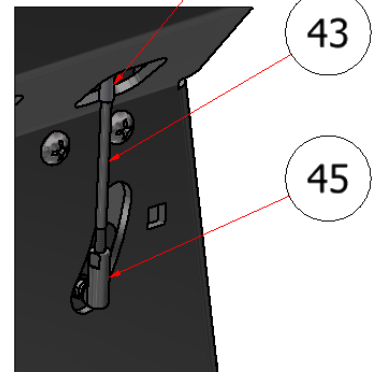

120 HOPPER ASSEMBLY

DRAWING NO. SGEV-056 REV. B

PARTS LIST			
ITEM	QTY	PART NUMBER	TITLE
2	1	R21-044	SG HOPPER BUMPER
3	1	R21-096	SG36, 42 HOPPER BACK SHIELD
4	2	E40002	BATTERY BOX
5	1	R21-095	SG36, 42 HOPPER UPRIGHT LEFT
6	1	R21-095-R	SG36, 42 HOPPER UPRIGHT RIGHT
7	1	R21-109	SG HOPPER DEFLECTOR
8	1	R21-111	SG36, 42 DEFLECTOR CABLE MOUNT
9	1	R21-107	SG36, 42 HOPPER CABLE OFFSET
18	12	HFSSC-145	HEX FLANGE BOLT, SS - 1/4-20 x 1/2
22	3	HFSSC-381	HEX FLANGE BOLT, SS - 3/8-16 x 1
23	4	HFNCS-38S	HEX FLANGE NUT, SS - 3/8-16
27	8	HFSSC-51634	HEX FLANGE BOLT, 5/16-18 x 3/4
28	14	HFNCS-516S	HEX FLANGE NUT, SS - 5/16-18
29	6	CB-51634	CARRIAGE BOLT, SS - 5/16-18 x 3/4
30	2	FWSS-38	FLAT WASHER, SS - 3/8
31	1	SSNNC-38	NYLOCK, SS - 3/8-16
36	2	HFNCS-14SS	HEX FLANGE NUT, 1/4-20
43	1	D71003	CABLE, DEFLECTOR
45	1	D71005	BALL JOINT
47	2	CB-3834SS	CARRIAGE BOLT, SS - 3/8-16 x 3/4
48	1	SSNNC 10-32B	HEX NUT, NYLOCK, 10-32
52	1	R21-234	SG42, 36 BATTERY BOX MOUNT
53	2	R21-214	SG 2022 BATTERY BOX HOLD DOWN

120 HOPPER ASSEMBLY

PARTS LIST			
ITEM	QTY	PART NUMBER	TITLE
10	1	D70009	BOTTOM, 125 HOPPER
11	1	D70004	DIFFUSER
12	4	D70005	GUIDE, RATE GATE/DIFFUSER
13	1	D70025	DOOR, HOPPER
15	1	D70001	DIAL, RATE
16	1	D70003	LINKAGE, RATE DIAL
17	1	D70016	CLIP, PINE TREE
45	1	D70008	BUSHING, HOPPER BOTTOM
53	1	D70002	SUPPORT, RATE DIAL