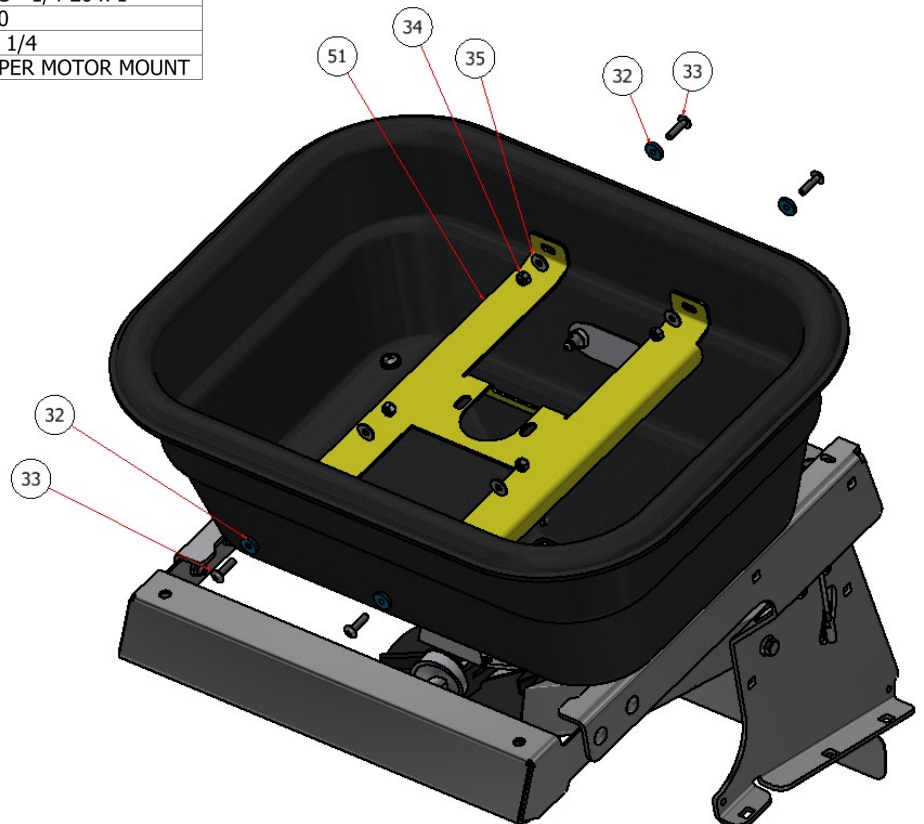

120 HOPPER ASSEMBLY

PARTS LIST			
ITEM	QTY	PART NUMBER	TITLE
10	1	D70009	BOTTOM, 125 HOPPER
11	1	D70004	DIFFUSER
12	4	D70005	GUIDE, RATE GATE/DIFFUSER
13	1	D70025	DOOR, HOPPER
15	1	D70001	DIAL, RATE
16	1	D70003	LINKAGE, RATE DIAL
17	1	D70016	CLIP, PINE TREE
45	1	D70008	BUSHING, HOPPER BOTTOM
53	1	D70002	SUPPORT, RATE DIAL

PARTS LIST			
ITEM	QTY	PART NUMBER	TITLE
1	1	D70013	TUB, 120 HOPPER
18	12	HFSSC-145	HEX FLANGE BOLT, SS - 1/4-20 x 1/2

120 HOPPER ASSEMBLY

PARTS LIST			
ITEM	QTY	PART NUMBER	TITLE
32	4	NFW-14B	WASHER, PLASTIC, 1/4
33	4	TRPC-141S	PHILLIPS SCREW, SS - 1/4-20 x 1
34	4	SSNNC-14	NYLOCK, SS - 1/4-20
35	4	FWSS-14	FLAT WASHER, SS - 1/4

120 HOPPER ASSEMBLY

PARTS LIST			
ITEM	QTY	PART NUMBER	TITLE
24	2	R21-046	SG HOPPER HOSE PLATE
38	2	H84020	FITTING, HOPPER BULK HEAD

PARTS LIST			
ITEM	QTY	PART NUMBER	TITLE
32	4	NFW-14B	WASHER, PLASTIC, 1/4
33	4	TRPC-141S	PHILLIPS SCREW, SS - 1/4-20 x 1
34	4	SSNNC-14	NYLOCK, SS - 1/4-20
35	4	FWSS-14	FLAT WASHER, SS - 1/4
51	1	R21-131	SG42, 36 2020 HOPPER MOTOR MOUNT

PARTS LIST			
ITEM	QTY	PART NUMBER	TITLE
14	1	D70000	SPINNER, HOPPER
26	1	D70019	CLIP, SPINNER SPRING LOADED

120 HOPPER ASSEMBLY

PARTS LIST			
ITEM	QTY	PART NUMBER	DESCRIPTION
51	10	HFNC3-38S	HEX FLANGE NUT - 3/8-16
52	6	CB-381SS	BOLT, CARRAGE, 3/8 X 1