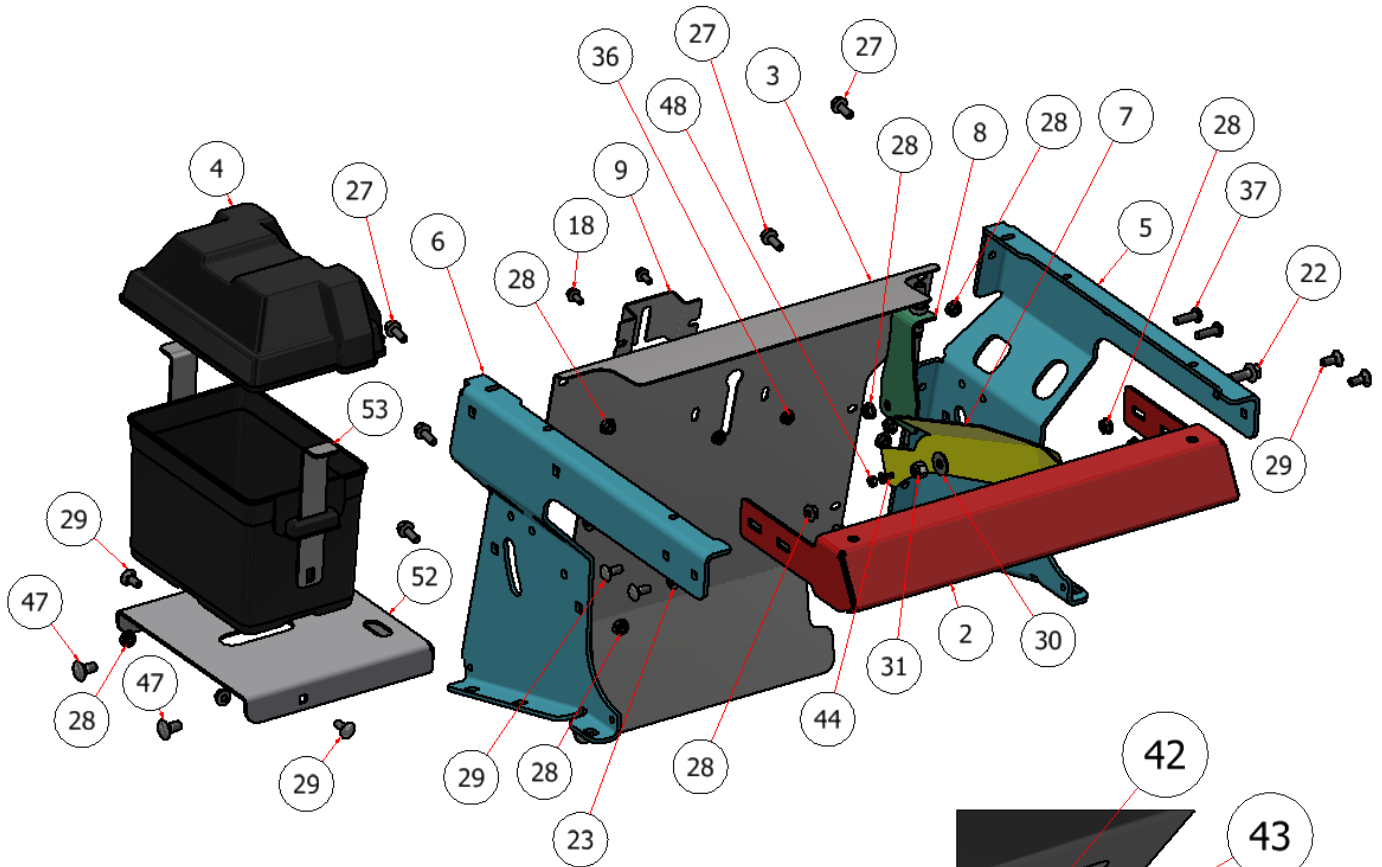

120 HOPPER ASSEMBLY

DRAWING NO. SGEV-056 REV. B

PARTS LIST			
ITEM	QTY	PART NUMBER	TITLE
2	1	R21-044	SG HOPPER BUMPER
3	1	R21-096	SG36, 42 HOPPER BACK SHIELD
4	2	E40002	BATTERY BOX
5	1	R21-095	SG36, 42 HOPPER UPRIGHT LEFT
6	1	R21-095-R	SG36, 42 HOPPER UPRIGHT RIGHT
7	1	R21-109	SG HOPPER DEFLECTOR
8	1	R21-111	SG36, 42 DEFLECTOR CABLE MOUNT
9	1	R21-107	SG36, 42 HOPPER CABLE OFFSET
18	12	HFSSC-145	HEX FLANGE BOLT, SS - 1/4-20 x 1/2
22	3	HFSSC-381	HEX FLANGE BOLT, SS - 3/8-16 x 1
23	4	HFNCS-38S	HEX FLANGE NUT, SS - 3/8-16
27	8	HFSSC-51634	HEX FLANGE BOLT, 5/16-18 x 3/4
28	14	HFNCS-516S	HEX FLANGE NUT, SS - 5/16-18
29	6	CB-51634	CARRIAGE BOLT, SS - 5/16-18 x 3/4
30	2	FWSS-38	FLAT WASHER, SS - 3/8
31	1	SSNNC-38	NYLOCK, SS - 3/8-16
36	2	HFNCS-14SS	HEX FLANGE NUT, 1/4-20
43	1	D71003	CABLE, DEFLECTOR
45	1	D71005	BALL JOINT
47	2	CB-3834SS	CARRIAGE BOLT, SS - 3/8-16 x 3/4
48	1	SSNNC 10-32B	HEX NUT, NYLOCK, 10-32
52	1	R21-234	SG42, 36 BATTERY BOX MOUNT
53	2	R21-214	SG 2022 BATTERY BOX HOLD DOWN

120 HOPPER ASSEMBLY

PARTS LIST			
ITEM	QTY	PART NUMBER	TITLE
10	1	D70009	BOTTOM, 125 HOPPER
11	1	D70004	DIFFUSER
12	4	D70005	GUIDE, RATE GATE/DIFFUSER
13	1	D70025	DOOR, HOPPER
15	1	D70001	DIAL, RATE
16	1	D70003	LINKAGE, RATE DIAL
17	1	D70016	CLIP, PINE TREE
45	1	D70008	BUSHING, HOPPER BOTTOM
53	1	D70002	SUPPORT, RATE DIAL

PARTS LIST			
ITEM	QTY	PART NUMBER	TITLE
1	1	D70013	TUB, 120 HOPPER
18	12	HFSSC-145	HEX FLANGE BOLT, SS - 1/4-20 x 1/2

120 HOPPER ASSEMBLY

PARTS LIST			
ITEM	QTY	PART NUMBER	TITLE
32	4	NFW-14B	WASHER, PLASTIC, 1/4
33	4	TRPC-141S	PHILLIPS SCREW, SS - 1/4-20 x 1
34	4	SSNNC-14	NYLOCK, SS - 1/4-20
35	4	FWSS-14	FLAT WASHER, SS - 1/4

PARTS LIST			
ITEM	QTY	PART NUMBER	TITLE
14	1	D70000	SPINNER, HOPPER
26	1	D70019	CLIP, SPINNER SPRING LOADED

120 HOPPER ASSEMBLY

PARTS LIST			
ITEM	QTY	PART NUMBER	DESCRIPTION
51	10	HFNC3-38S	HEX FLANGE NUT - 3/8-16
52	6	CB-381SS	BOLT, CARRAGE, 3/8 X 1