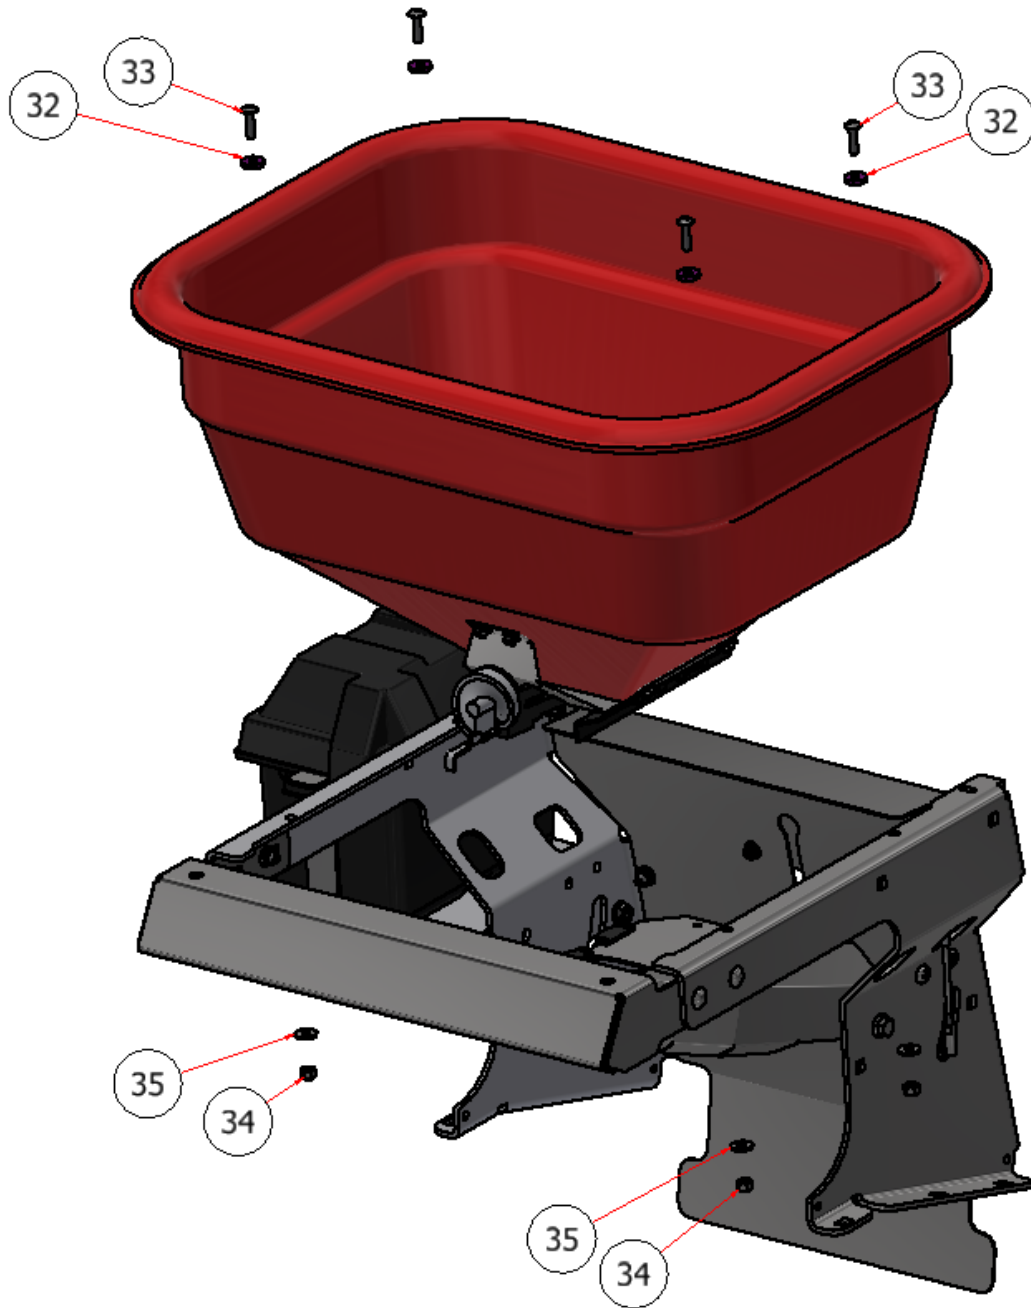

120 HOPPER ASSEMBLY

DRAWING NO. SGEV-056 REV. B

PARTS LIST			
ITEM	QTY	PART NUMBER	TITLE
2	1	R21-044	SG HOPPER BUMPER
3	1	R21-096	SG36, 42 HOPPER BACK SHIELD
4	2	E40002	BATTERY BOX
5	1	R21-095	SG36, 42 HOPPER UPRIGHT LEFT
6	1	R21-095-R	SG36, 42 HOPPER UPRIGHT RIGHT
7	1	R21-109	SG HOPPER DEFLECTOR
8	1	R21-111	SG36, 42 DEFLECTOR CABLE MOUNT
9	1	R21-107	SG36, 42 HOPPER CABLE OFFSET
18	12	HFSSC-145	HEX FLANGE BOLT, SS - 1/4-20 x 1/2
22	3	HFSSC-381	HEX FLANGE BOLT, SS - 3/8-16 x 1
23	4	HFNCS-38S	HEX FLANGE NUT, SS - 3/8-16
27	8	HFSSC-51634	HEX FLANGE BOLT, 5/16-18 x 3/4
28	14	HFNCS-516S	HEX FLANGE NUT, SS - 5/16-18
29	6	CB-51634	CARRIAGE BOLT, SS - 5/16-18 x 3/4
30	2	FWSS-38	FLAT WASHER, SS - 3/8
31	1	SSNNC-38	NYLOCK, SS - 3/8-16
36	2	HFNCS-14SS	HEX FLANGE NUT, 1/4-20
43	1	D71003	CABLE, DEFLECTOR
45	1	D71005	BALL JOINT
47	2	CB-3834SS	CARRIAGE BOLT, SS - 3/8-16 x 3/4
48	1	SSNNC 10-32B	HEX NUT, NYLOCK, 10-32
52	1	R21-234	SG42, 36 BATTERY BOX MOUNT
53	2	R21-214	SG 2022 BATTERY BOX HOLD DOWN

120 HOPPER ASSEMBLY

PARTS LIST			
ITEM	QTY	PART NUMBER	TITLE
10	1	D70009	BOTTOM, 125 HOPPER
11	1	D70004	DIFFUSER
12	4	D70005	GUIDE, RATE GATE/DIFFUSER
13	1	D70025	DOOR, HOPPER
15	1	D70001	DIAL, RATE
16	1	D70003	LINKAGE, RATE DIAL
17	1	D70016	CLIP, PINE TREE
45	1	D70008	BUSHING, HOPPER BOTTOM
53	1	D70002	SUPPORT, RATE DIAL

PARTS LIST			
ITEM	QTY	PART NUMBER	TITLE
1	1	D70013	TUB, 120 HOPPER
18	12	HFSSC-145	HEX FLANGE BOLT, SS - 1/4-20 x 1/2

120 HOPPER ASSEMBLY

PARTS LIST			
ITEM	QTY	PART NUMBER	TITLE
32	4	NFW-14B	WASHER, PLASTIC, 1/4
33	4	TRPC-141S	PHILLIPS SCREW, SS - 1/4-20 x 1
34	4	SSNNC-14	NYLOCK, SS - 1/4-20
35	4	FWSS-14	FLAT WASHER, SS - 1/4

PARTS LIST			
ITEM	QTY	PART NUMBER	TITLE
14	1	D70000	SPINNER, HOPPER
26	1	D70019	CLIP, SPINNER SPRING LOADED

120 HOPPER ASSEMBLY

PARTS LIST			
ITEM	QTY	PART NUMBER	DESCRIPTION
51	10	HFNC3-38S	HEX FLANGE NUT - 3/8-16
52	6	CB-381SS	BOLT, CARRAGE, 3/8 X 1