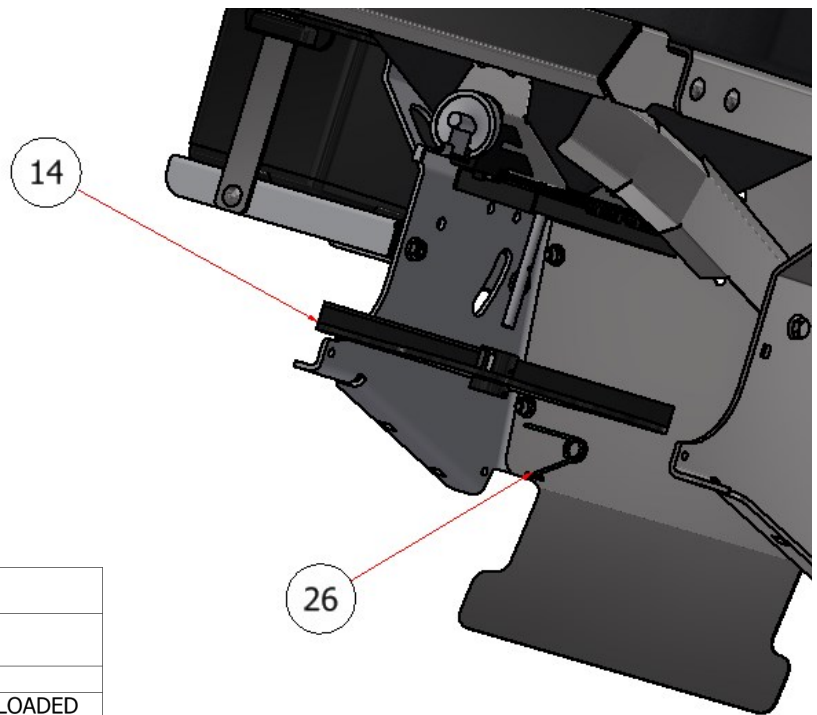

120 HOPPER ASSEMBLY

PARTS LIST			
ITEM	QTY	PART NUMBER	TITLE
24	2	R21-046	SG HOPPER HOSE PLATE
38	2	H84020	FITTING, HOPPER BULK HEAD

PARTS LIST			
ITEM	QTY	PART NUMBER	TITLE
32	4	NFW-14B	WASHER, PLASTIC, 1/4
33	4	TRPC-141S	PHILLIPS SCREW, SS - 1/4-20 x 1
34	4	SSNNC-14	NYLOCK, SS - 1/4-20
35	4	FWSS-14	FLAT WASHER, SS - 1/4
51	1	R21-131	SG42, 36 2020 HOPPER MOTOR MOUNT

PARTS LIST			
ITEM	QTY	PART NUMBER	TITLE
14	1	D70000	SPINNER, HOPPER
26	1	D70019	CLIP, SPINNER SPRING LOADED

120 HOPPER ASSEMBLY

PARTS LIST			
ITEM	QTY	PART NUMBER	DESCRIPTION
51	10	HFNC3-38S	HEX FLANGE NUT - 3/8-16
52	6	CB-381SS	BOLT, CARRAGE, 3/8 X 1