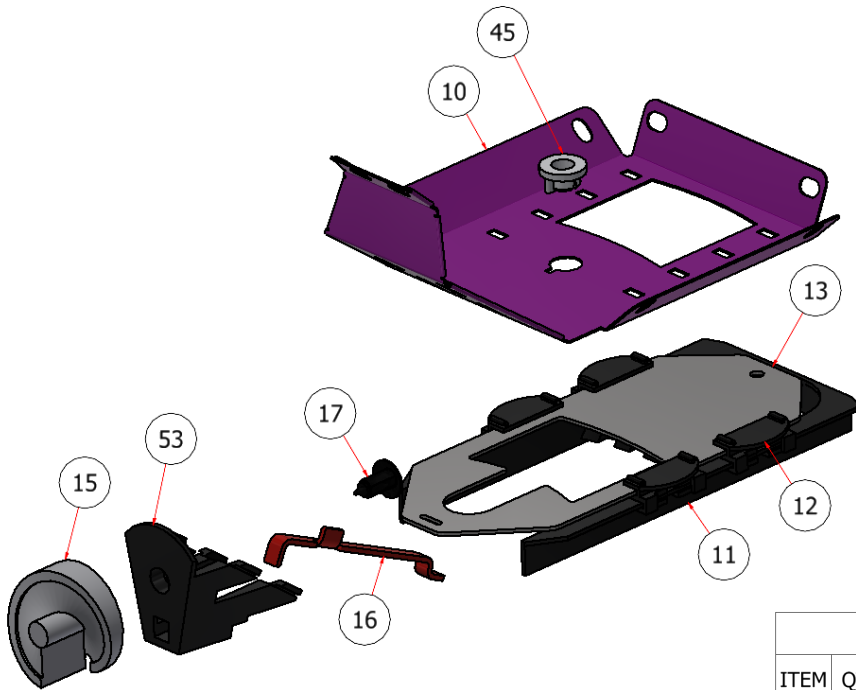

120 HOPPER ASSEMBLY

DRAWING NO. SGEV-056 REV. B

PARTS LIST			
ITEM	QTY	PART NUMBER	TITLE
2	1	R21-044	SG HOPPER BUMPER
3	1	R21-096	SG36, 42 HOPPER BACK SHIELD
4	2	E40002	BATTERY BOX
5	1	R21-095	SG36, 42 HOPPER UPRIGHT LEFT
6	1	R21-095-R	SG36, 42 HOPPER UPRIGHT RIGHT
7	1	R21-109	SG HOPPER DEFLECTOR
8	1	R21-111	SG36, 42 DEFLECTOR CABLE MOUNT
9	1	R21-107	SG36, 42 HOPPER CABLE OFFSET
18	12	HFSSC-145	HEX FLANGE BOLT, SS - 1/4-20 x 1/2
22	3	HFSSC-381	HEX FLANGE BOLT, SS - 3/8-16 x 1
23	4	HFNCS-38S	HEX FLANGE NUT, SS - 3/8-16
27	8	HFSSC-51634	HEX FLANGE BOLT, 5/16-18 x 3/4
28	14	HFNCS-516S	HEX FLANGE NUT, SS - 5/16-18
29	6	CB-51634	CARRIAGE BOLT, SS - 5/16-18 x 3/4
30	2	FWSS-38	FLAT WASHER, SS - 3/8
31	1	SSNNC-38	NYLOCK, SS - 3/8-16
36	2	HFNCS-14SS	HEX FLANGE NUT, 1/4-20
43	1	D71003	CABLE, DEFLECTOR
45	1	D71005	BALL JOINT
47	2	CB-3834SS	CARRIAGE BOLT, SS - 3/8-16 x 3/4
48	1	SSNNC 10-32B	HEX NUT, NYLOCK, 10-32
52	1	R21-234	SG42, 36 BATTERY BOX MOUNT
53	2	R21-214	SG 2022 BATTERY BOX HOLD DOWN

120 HOPPER ASSEMBLY

PARTS LIST			
ITEM	QTY	PART NUMBER	TITLE
10	1	D70009	BOTTOM, 125 HOPPER
11	1	D70004	DIFFUSER
12	4	D70005	GUIDE, RATE GATE/DIFFUSER
13	1	D70025	DOOR, HOPPER
15	1	D70001	DIAL, RATE
16	1	D70003	LINKAGE, RATE DIAL
17	1	D70016	CLIP, PINE TREE
45	1	D70008	BUSHING, HOPPER BOTTOM
53	1	D70002	SUPPORT, RATE DIAL

PARTS LIST			
ITEM	QTY	PART NUMBER	TITLE
1	1	D70013	TUB, 120 HOPPER
18	12	HFSSC-145	HEX FLANGE BOLT, SS - 1/4-20 x 1/2

120 HOPPER ASSEMBLY

PARTS LIST			
ITEM	QTY	PART NUMBER	TITLE
32	4	NFW-14B	WASHER, PLASTIC, 1/4
33	4	TRPC-141S	PHILLIPS SCREW, SS - 1/4-20 x 1
34	4	SSNNC-14	NYLOCK, SS - 1/4-20
35	4	FWSS-14	FLAT WASHER, SS - 1/4