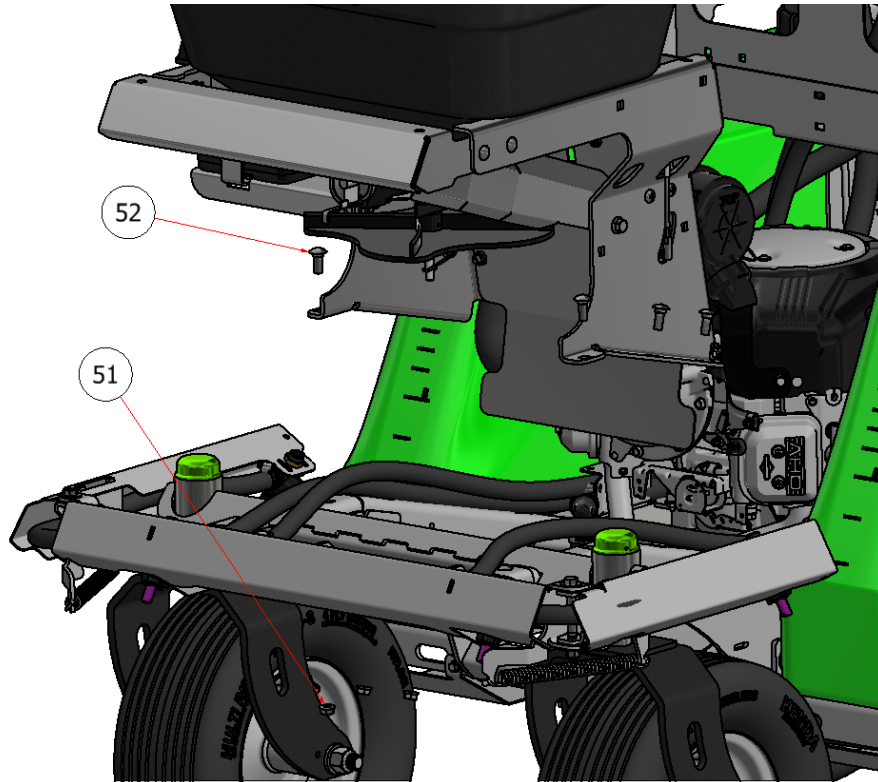

120 HOPPER ASSEMBLY

PARTS LIST			
ITEM	QTY	PART NUMBER	TITLE
10	1	D70009	BOTTOM, 125 HOPPER
11	1	D70004	DIFFUSER
12	4	D70005	GUIDE, RATE GATE/DIFFUSER
13	1	D70025	DOOR, HOPPER
15	1	D70001	DIAL, RATE
16	1	D70003	LINKAGE, RATE DIAL
17	1	D70016	CLIP, PINE TREE
45	1	D70008	BUSHING, HOPPER BOTTOM
53	1	D70002	SUPPORT, RATE DIAL

120 HOPPER ASSEMBLY

PARTS LIST			
ITEM	QTY	PART NUMBER	TITLE
24	2	R21-046	SG HOPPER HOSE PLATE
38	2	H84020	FITTING, HOPPER BULK HEAD

PARTS LIST			
ITEM	QTY	PART NUMBER	TITLE
32	4	NFW-14B	WASHER, PLASTIC, 1/4
33	4	TRPC-141S	PHILLIPS SCREW, SS - 1/4-20 x 1
34	4	SSNNC-14	NYLOCK, SS - 1/4-20
35	4	FWSS-14	FLAT WASHER, SS - 1/4
51	1	R21-131	SG42, 36 2020 HOPPER MOTOR MOUNT

PARTS LIST			
ITEM	QTY	PART NUMBER	TITLE
14	1	D70000	SPINNER, HOPPER
26	1	D70019	CLIP, SPINNER SPRING LOADED

120 HOPPER ASSEMBLY

PARTS LIST			
ITEM	QTY	PART NUMBER	DESCRIPTION
51	10	HFNC3-38S	HEX FLANGE NUT - 3/8-16
52	6	CB-381SS	BOLT, CARRAGE, 3/8 X 1