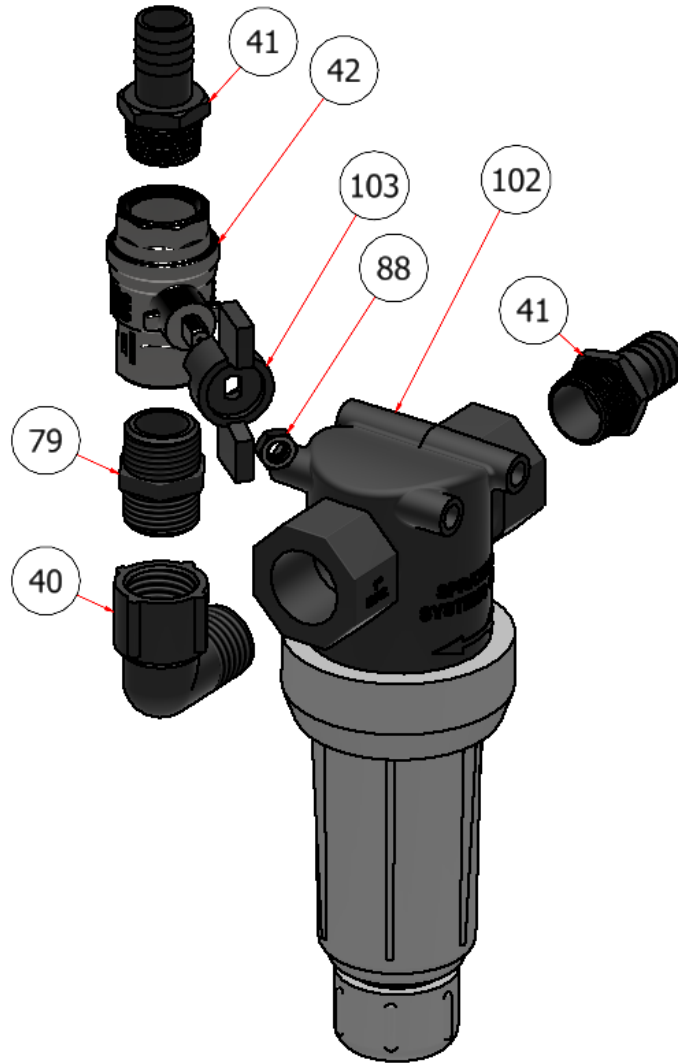

STRAINER ASSEMBLY

PARTS LIST			
ITEM	QTY	PART NUMBER	DESCRIPTION
40	1	S52041	90 ELBOW, 3/4 MNPT X 3/4 FNPT
41	2	S52015	3/4" MNPT X 3/4" BARB
42	1	S51291	VALVE, 3/4 FULL PORT
88	1	S51292	HEX NUT, BALL VALVE HANDLE
102	1	S51228-16	1" STRAINER
103	1	S51295-B	VALVE HANDLE, BLACK

EXPLODED VIEW		
DRAWING NO.	REV.	DESCRIPTION
SGEV-006	B	STRAINER ASSEMBLY